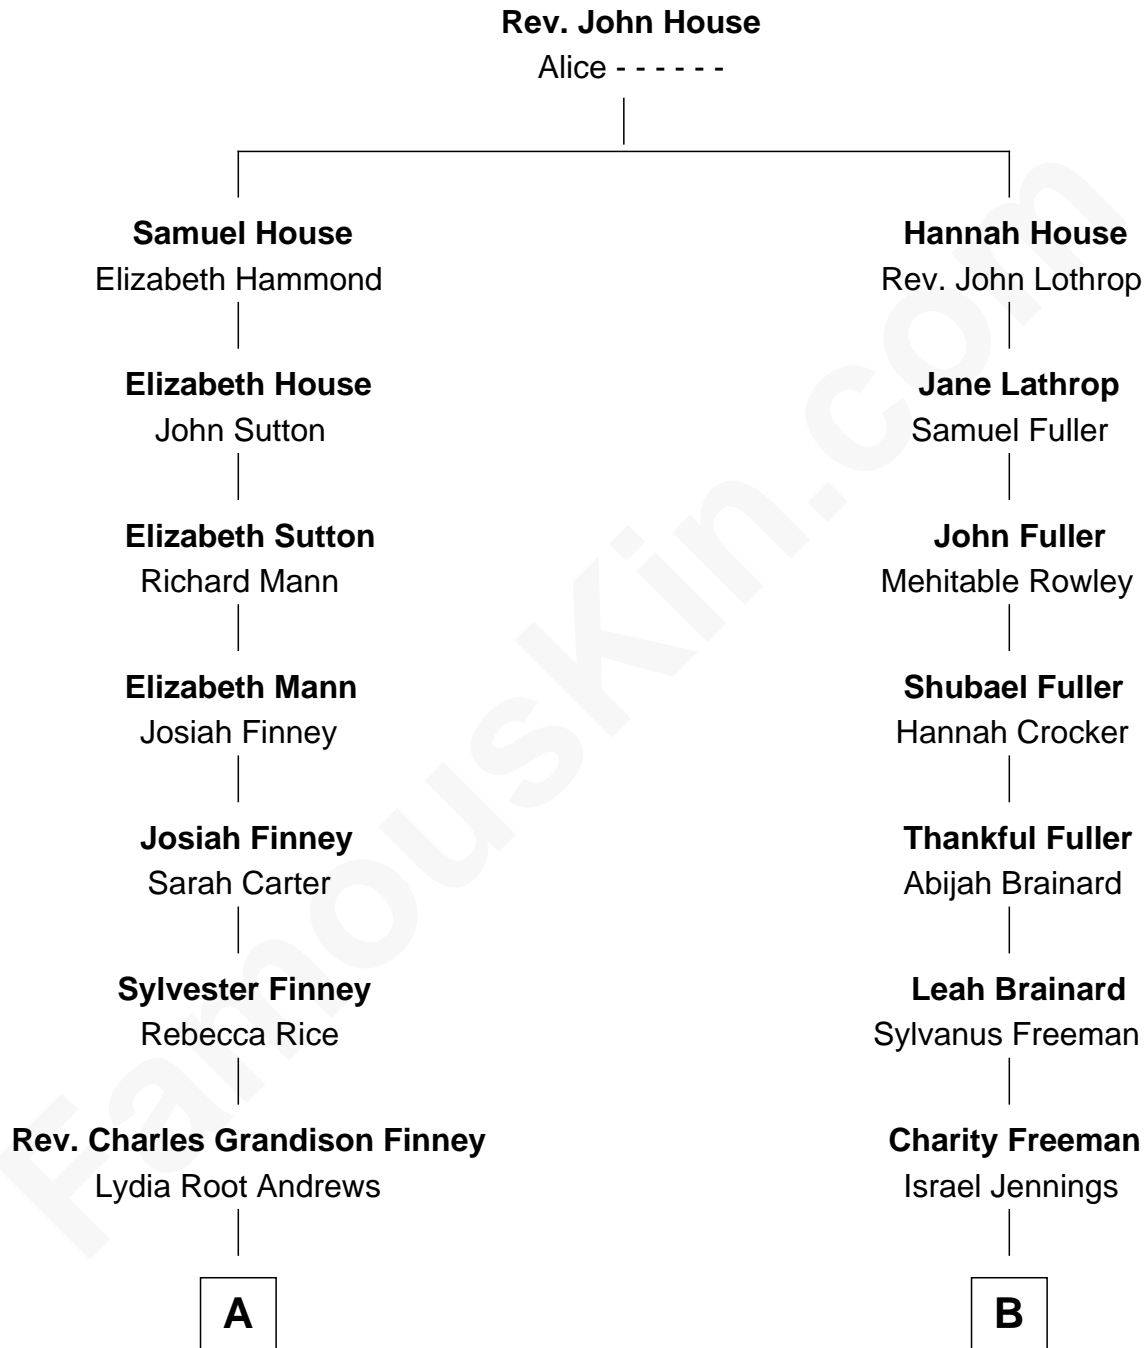

**FamousKin.com**  
**Relationship Chart of**  
**Allyn Cox**  
*Muralist*

9th cousin 1 time removed of  
**William Jennings Bryan**  
*41st U.S. Secretary of State*

**A**

**Helen Clarissa Finney**  
Gen. Jacob Dolson Cox

**Kenyon Cox**  
Louise Howland King

**Allyn Cox**  
*Muralist*

**B**

**Israel Jennings**  
Mary Waters

**Charles Waters Jennings**  
Mariah Woods Davidson

**Maria Elizabeth Jennings**  
Silas Lillard Bryan