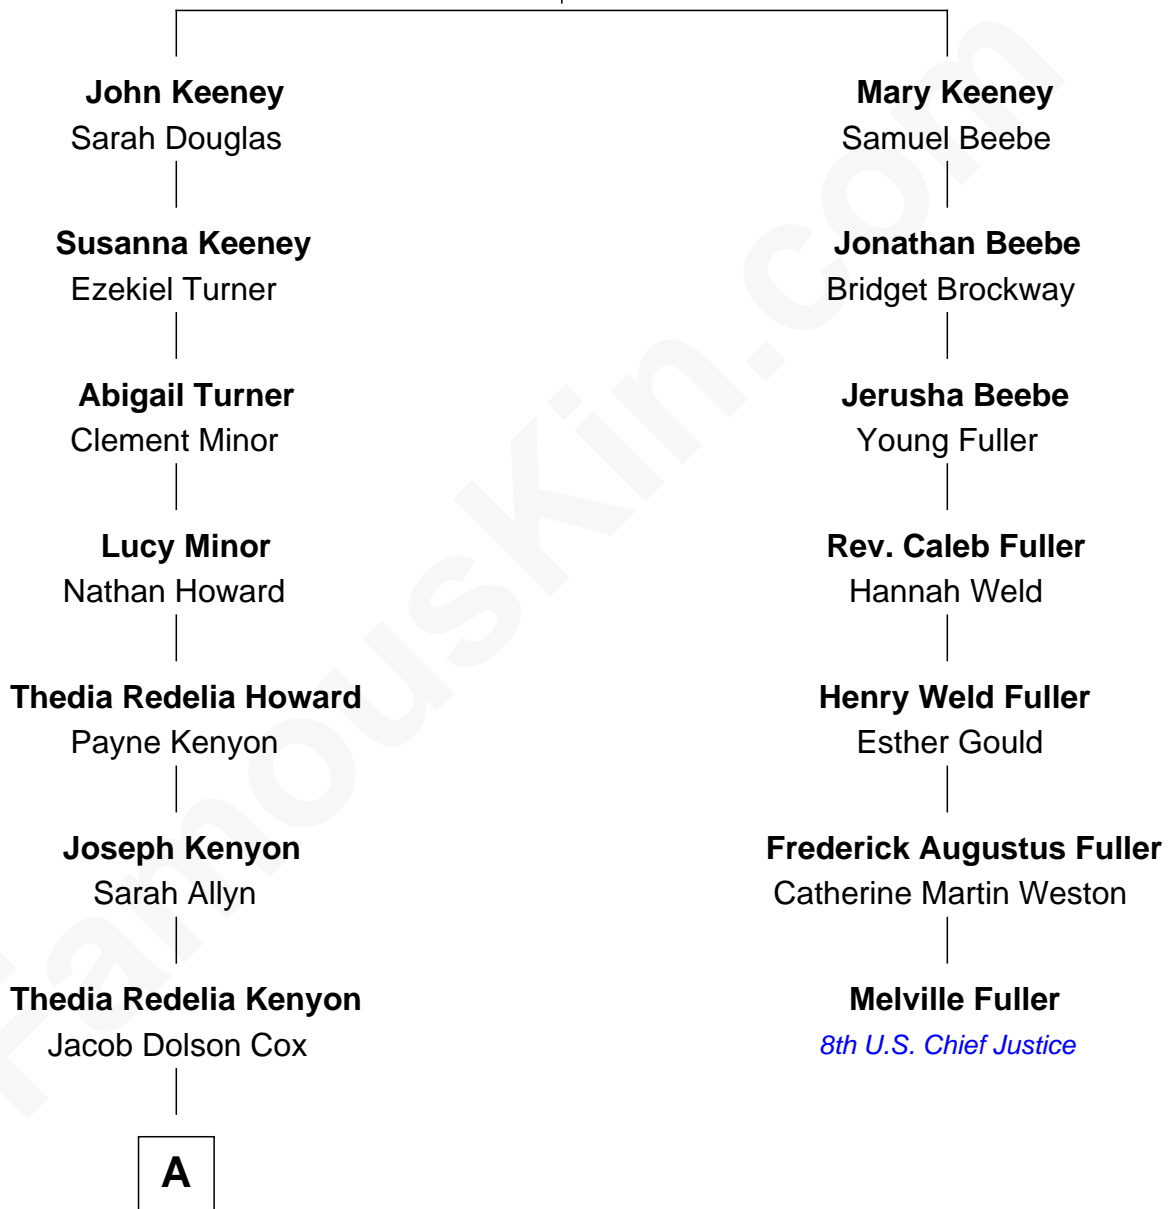

FamousKin.com
Relationship Chart of
Allyn Cox
Muralist

6th cousin 3 times removed of

Melville Fuller
8th Chief Justice of the U.S. Supreme Court

William Keeney
 Agnes - - - - -

A

Gen. Jacob Dolson Cox

Helen Clarissa Finney

Kenyon Cox

Louise Howland King

Allyn Cox

Muralist

FamousKin.com