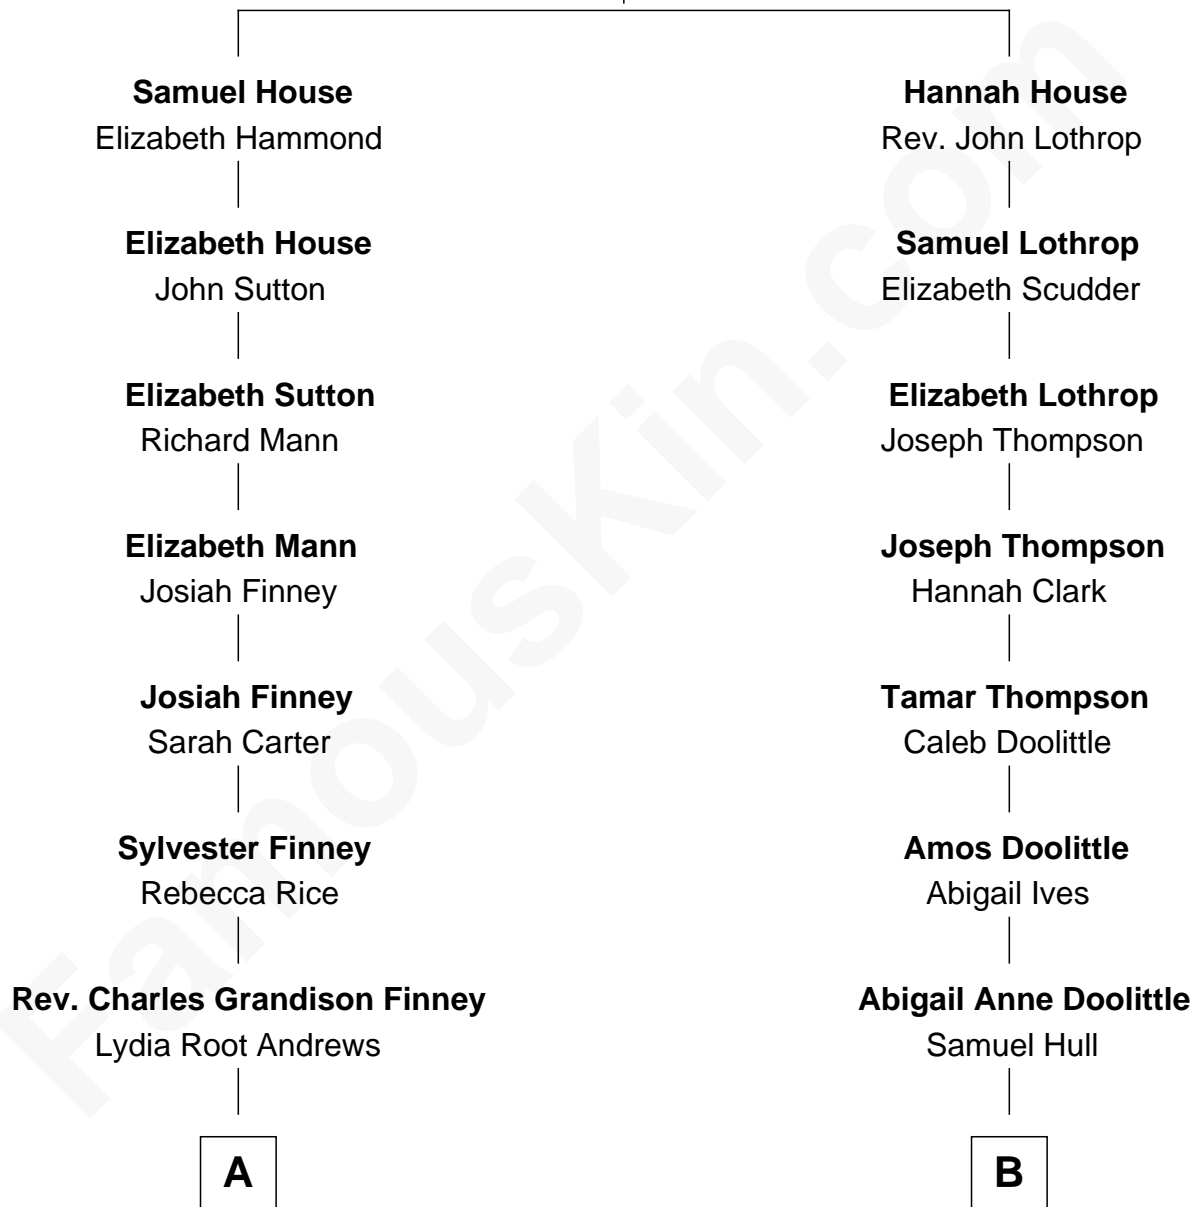

FamousKin.com Relationship Chart of

Allyn Cox
Muralist

8th cousin 1 time removed of

Frederick Law Olmsted
Landscape Architect

Rev. John House

Alice - - - - -

FamousKin.com