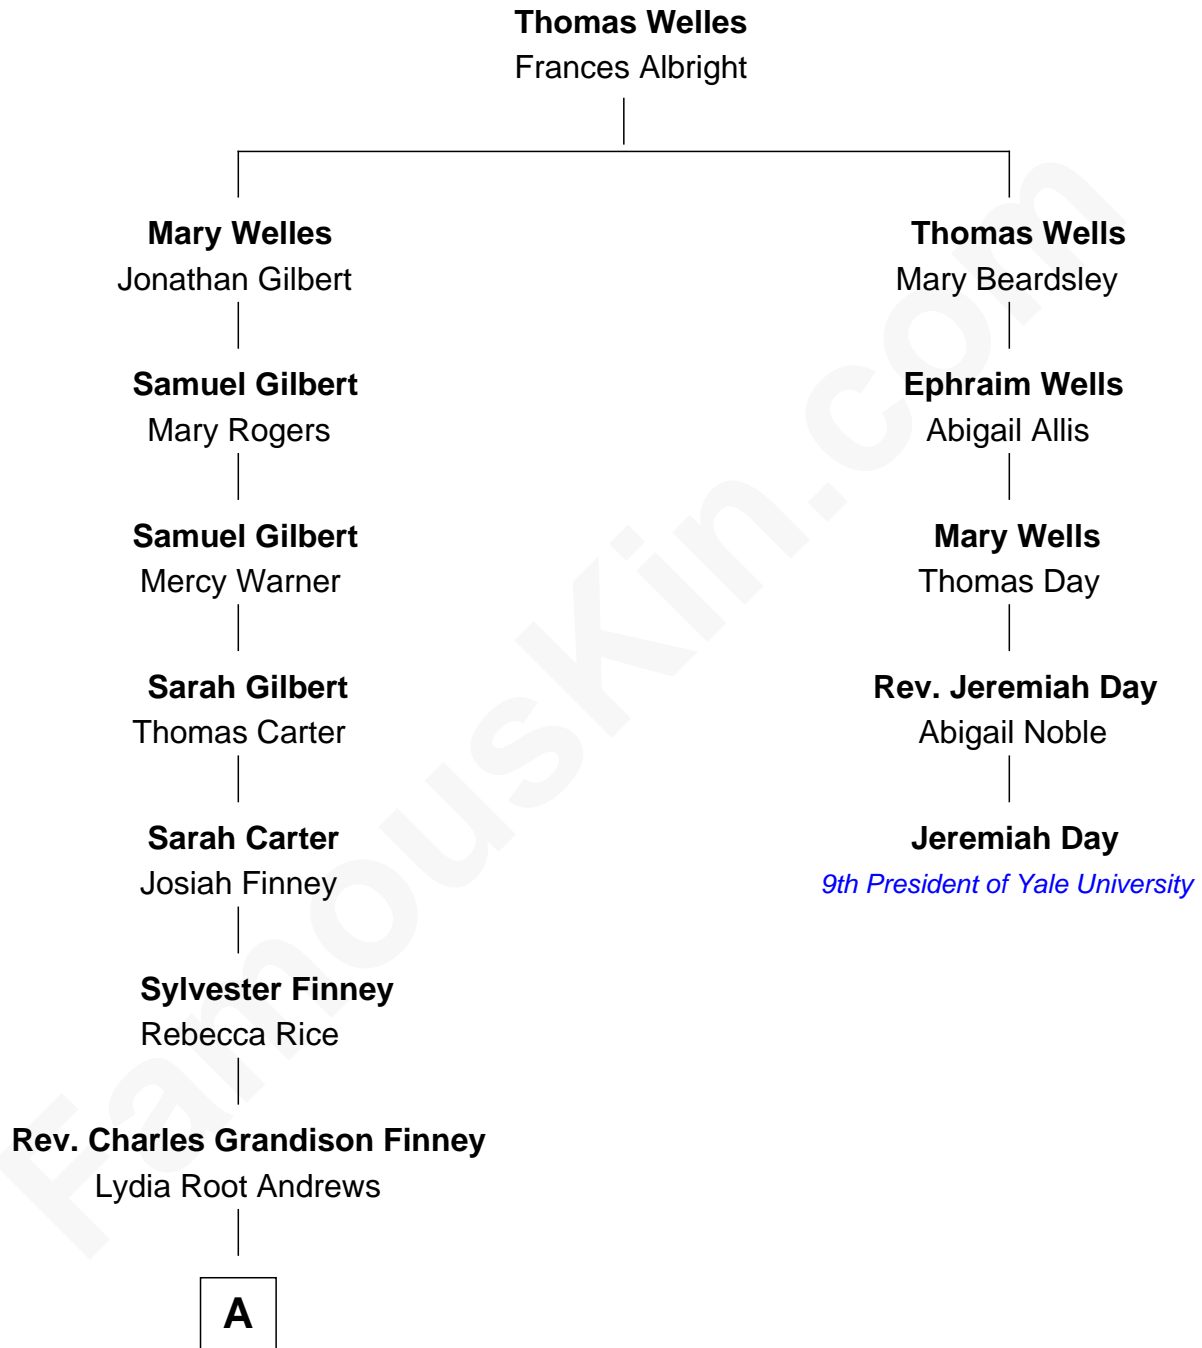

**FamousKin.com**  
**Relationship Chart of**  
**Allyn Cox**  
*Muralist*

4th cousin 5 times removed of  
**Jeremiah Day**  
*9th President of Yale University*

**A**

—  
**Helen Clarissa Finney**  
Gen. Jacob Dolson Cox

—  
**Kenyon Cox**  
Louise Howland King

—  
**Allyn Cox**  
*Muralist*

FamousKin.com