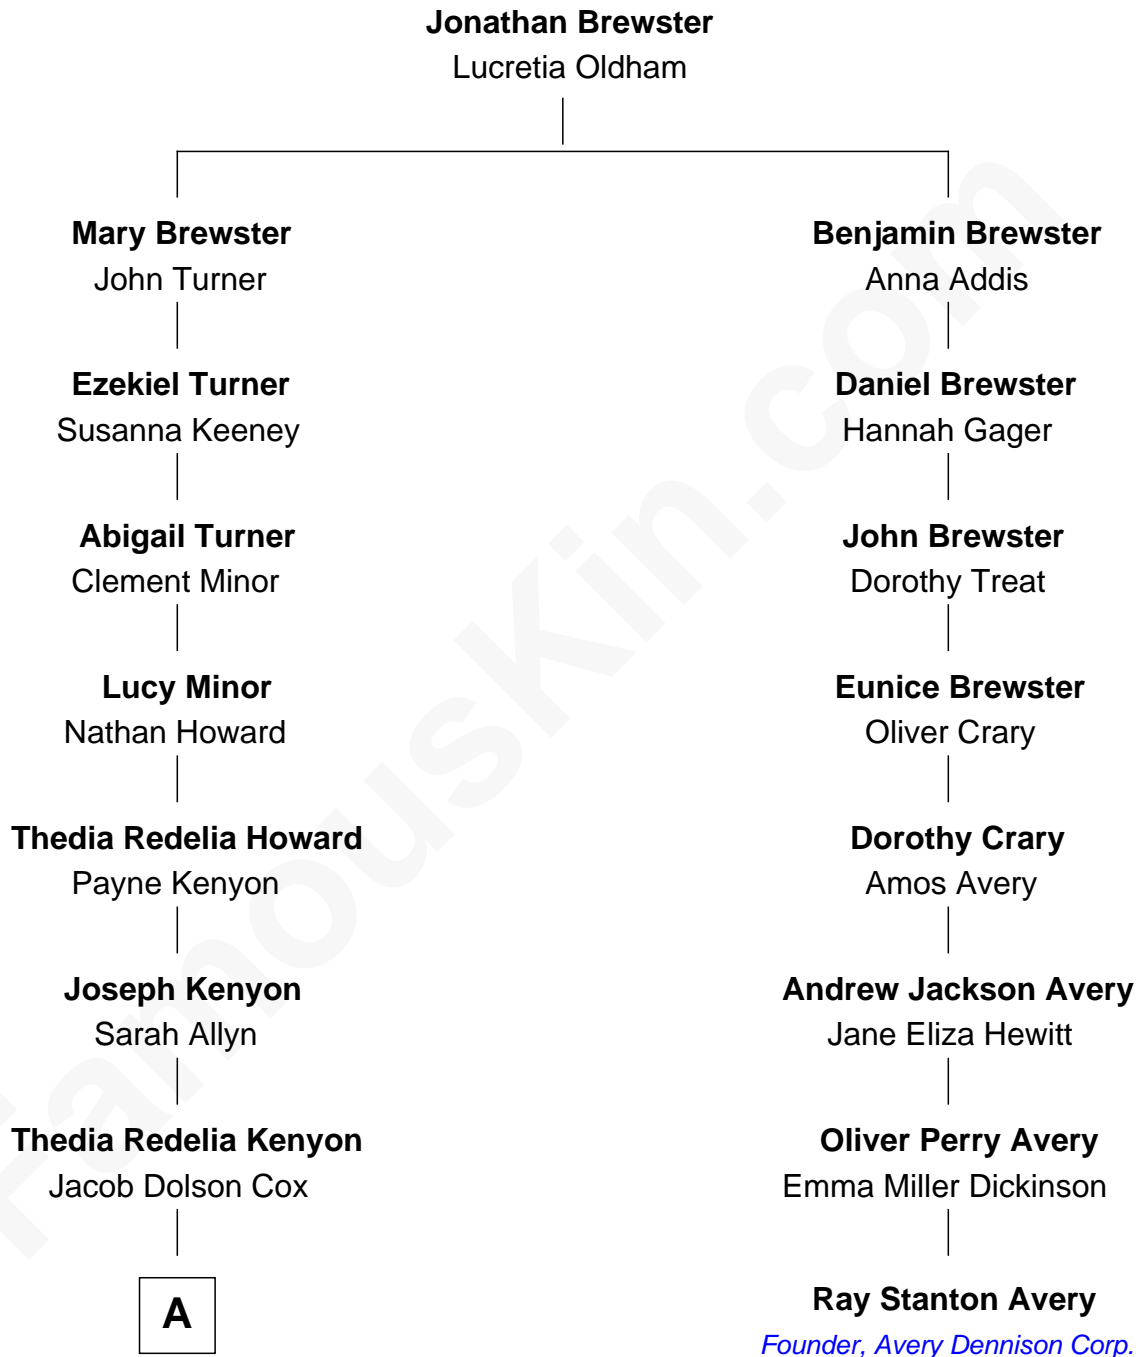

**FamousKin.com**  
**Relationship Chart of**  
**Allyn Cox**  
*Muralist*

7th cousin 2 times removed of

**Ray Stanton Avery**  
*Founder, Avery Dennison Corp.*

**A**

—  
**Gen. Jacob Dolson Cox**  
Helen Clarissa Finney

—  
**Kenyon Cox**  
Louise Howland King

—  
**Allyn Cox**  
*Muralist*

FamousKin.com