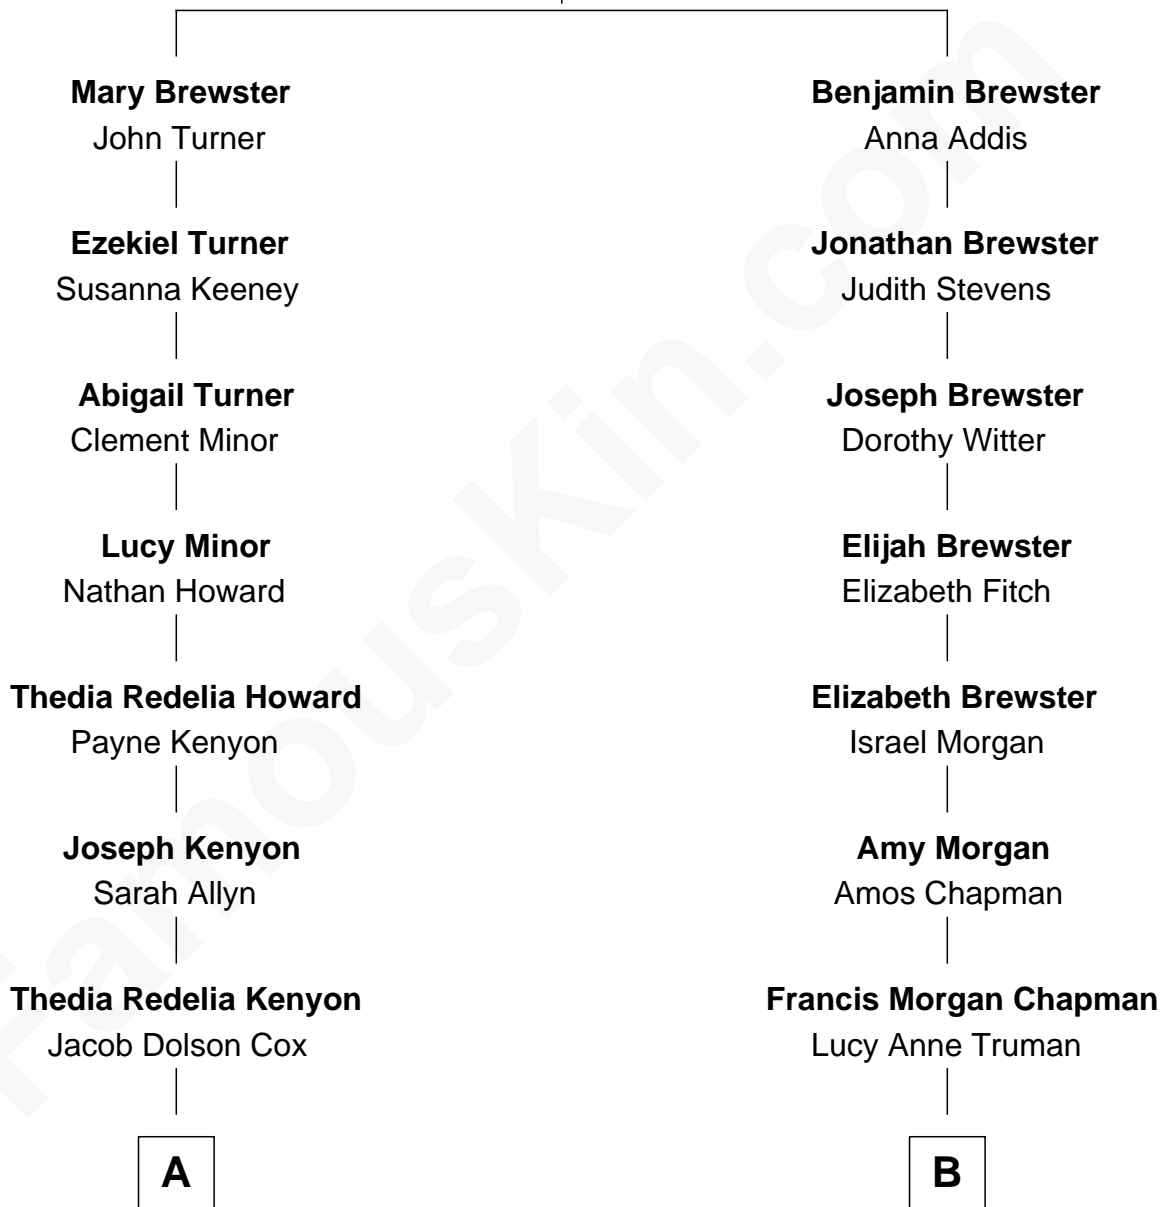

FamousKin.com Relationship Chart of

Allyn Cox
Muralist

9th cousin of

Nelson Rockefeller
41st U.S. Vice-President

Jonathan Brewster
Lucretia Oldham

FamousKin.com