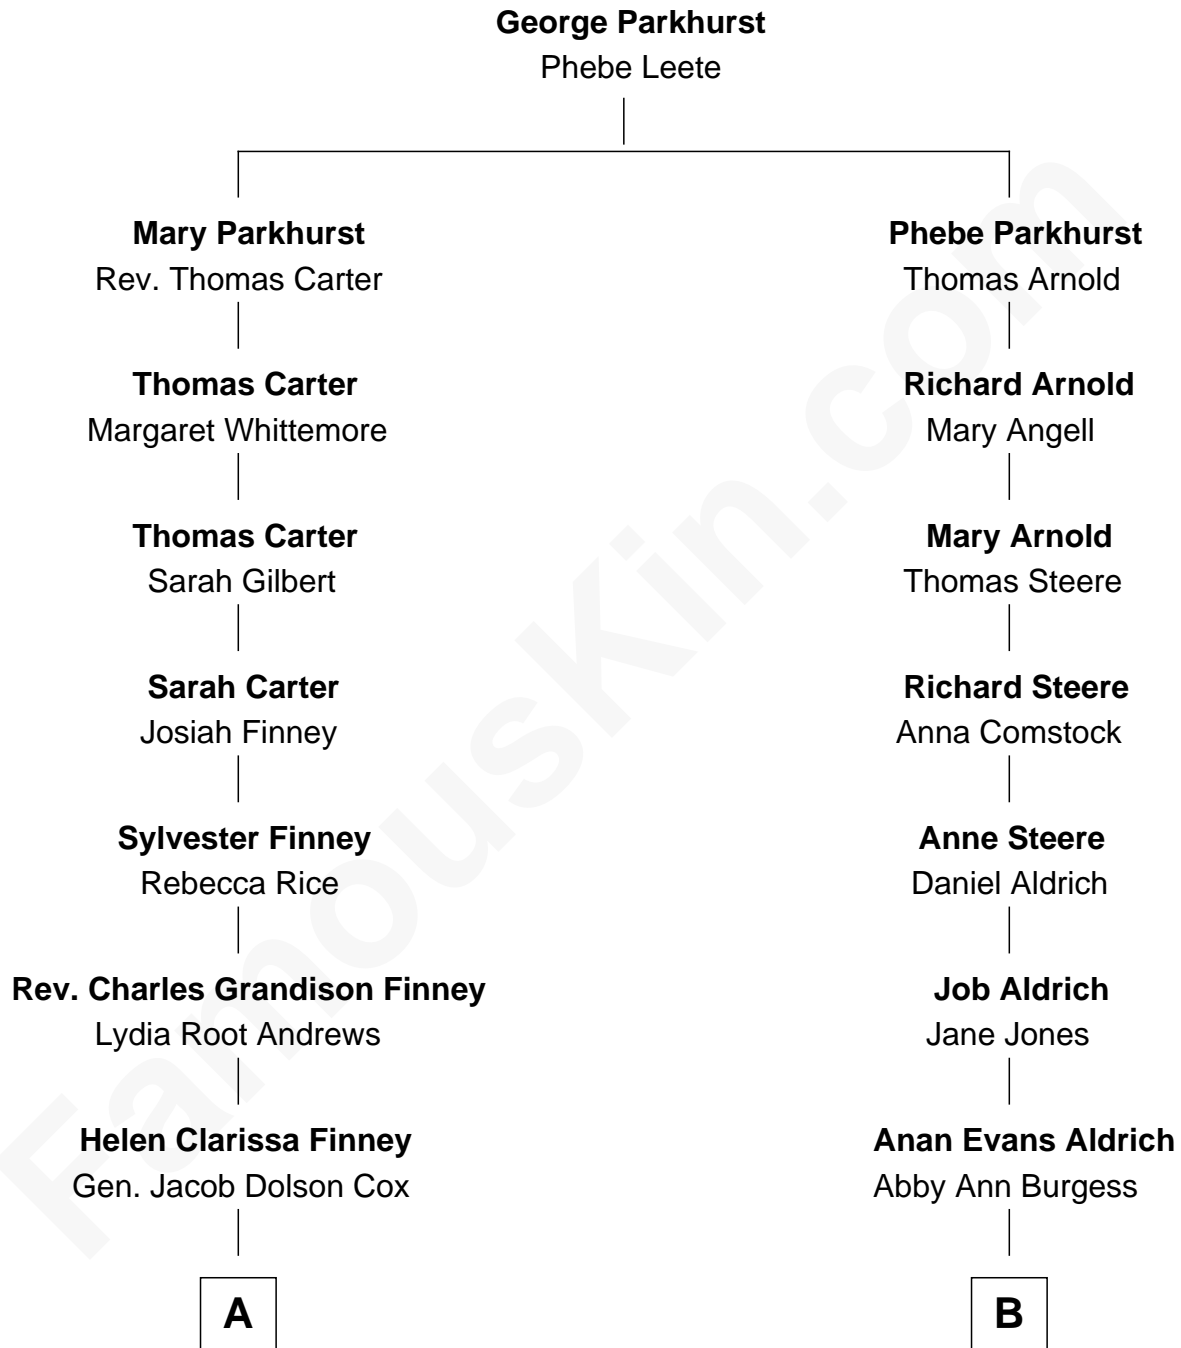

FamousKin.com

Relationship Chart of

Allyn Cox

Muralist

8th cousin 1 time removed of

Winthrop Rockefeller
37th Governor of Arkansas

A

Kenyon Cox
Louise Howland King

Allyn Cox
Muralist

B

Nelson Wilmarth Aldrich
Abby Pearce Truman Chapman

Abby Greene Aldrich
John Davison Rockefeller

Winthrop Rockefeller
37th Governor of Arkansas

FamousKin.com