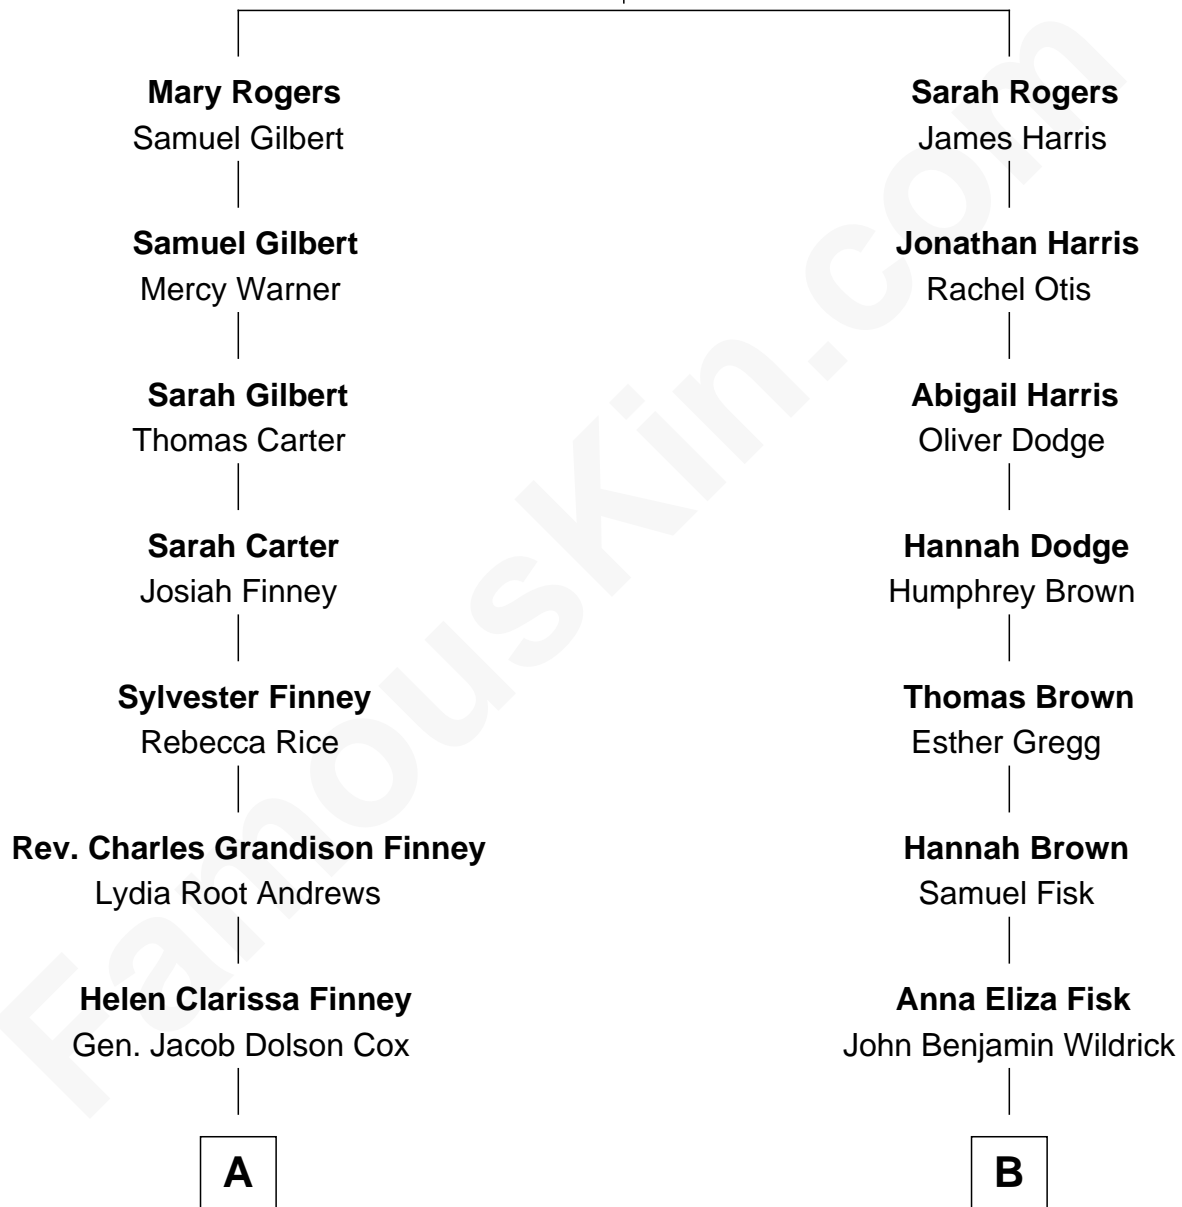

# FamousKin.com Relationship Chart of

**Allyn Cox**  
*Muralist*

8th cousin 4 times removed of

**Post Malone**  
*American Rapper*

**Samuel Rogers**  
Mary Stanton

**A**

**Kenyon Cox**  
Louise Howland King

**Allyn Cox**  
*Muralist*

**B**

**Weltha Wildrick**  
Devillow Soper

**Anna E. Soper**  
Earl Milford Copp

**Phyllis Marie Copp**  
Harold Lloyd Post

**Richard Lloyd Post**  
Nancy Joanne Kocenko

**Richard Lloyd Post**  
Nicole S. Frazier