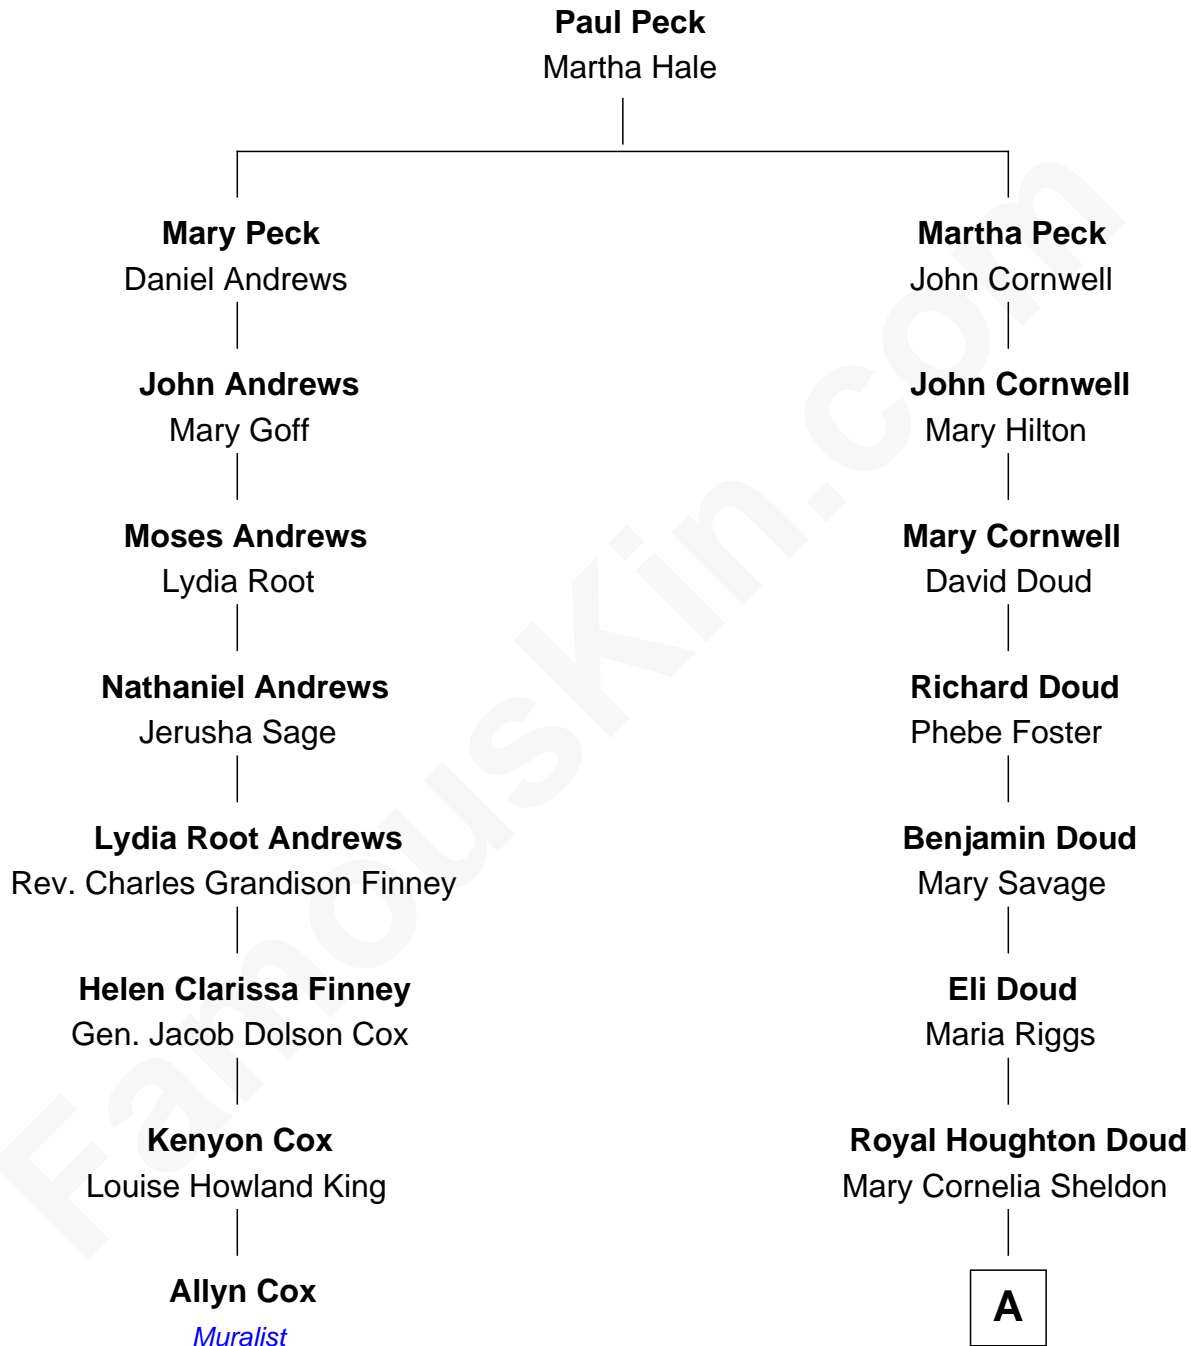

FamousKin.com
Relationship Chart of
Allyn Cox
Muralist

7th cousin 1 time removed of

Mamie (Doud) Eisenhower
First Lady of President Dwight Eisenhower

A

John Sheldon Doud
Elivera Mathilda Carlson

Mamie (Doud) Eisenhower
First Lady of Dwight Eisenhower

FamousKin.com