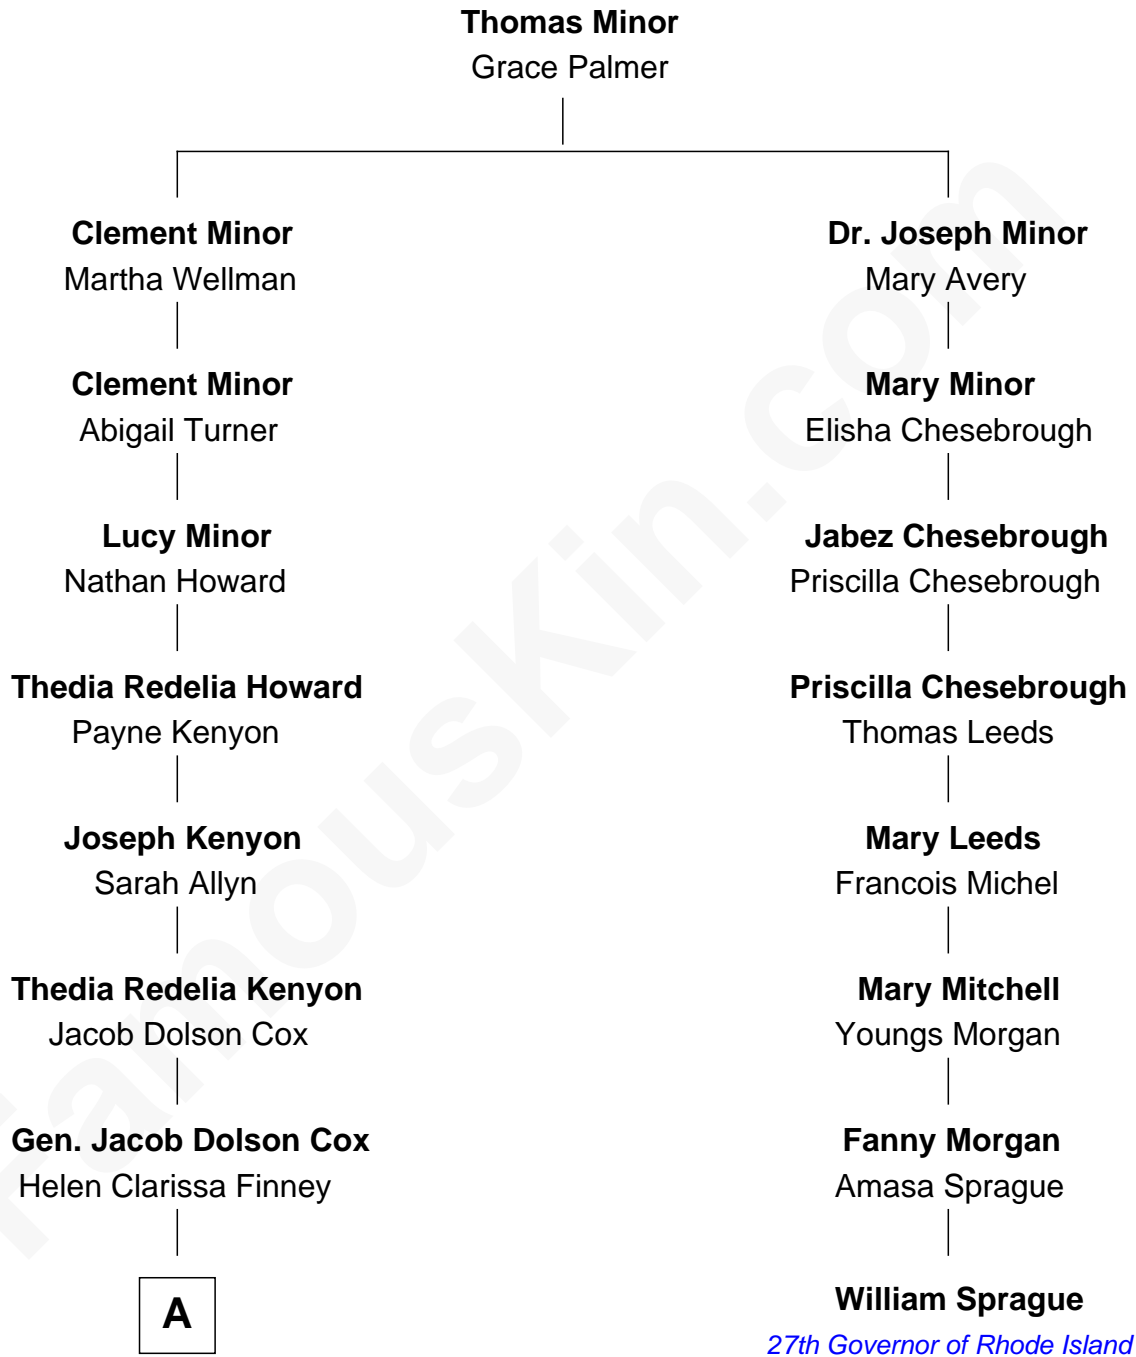

FamousKin.com

Relationship Chart of

Allyn Cox

Muralist

7th cousin 1 time removed of

William Sprague
27th Governor of Rhode Island

A

—
Kenyon Cox
Louise Howland King

—
Allyn Cox
Muralist

FamousKin.com