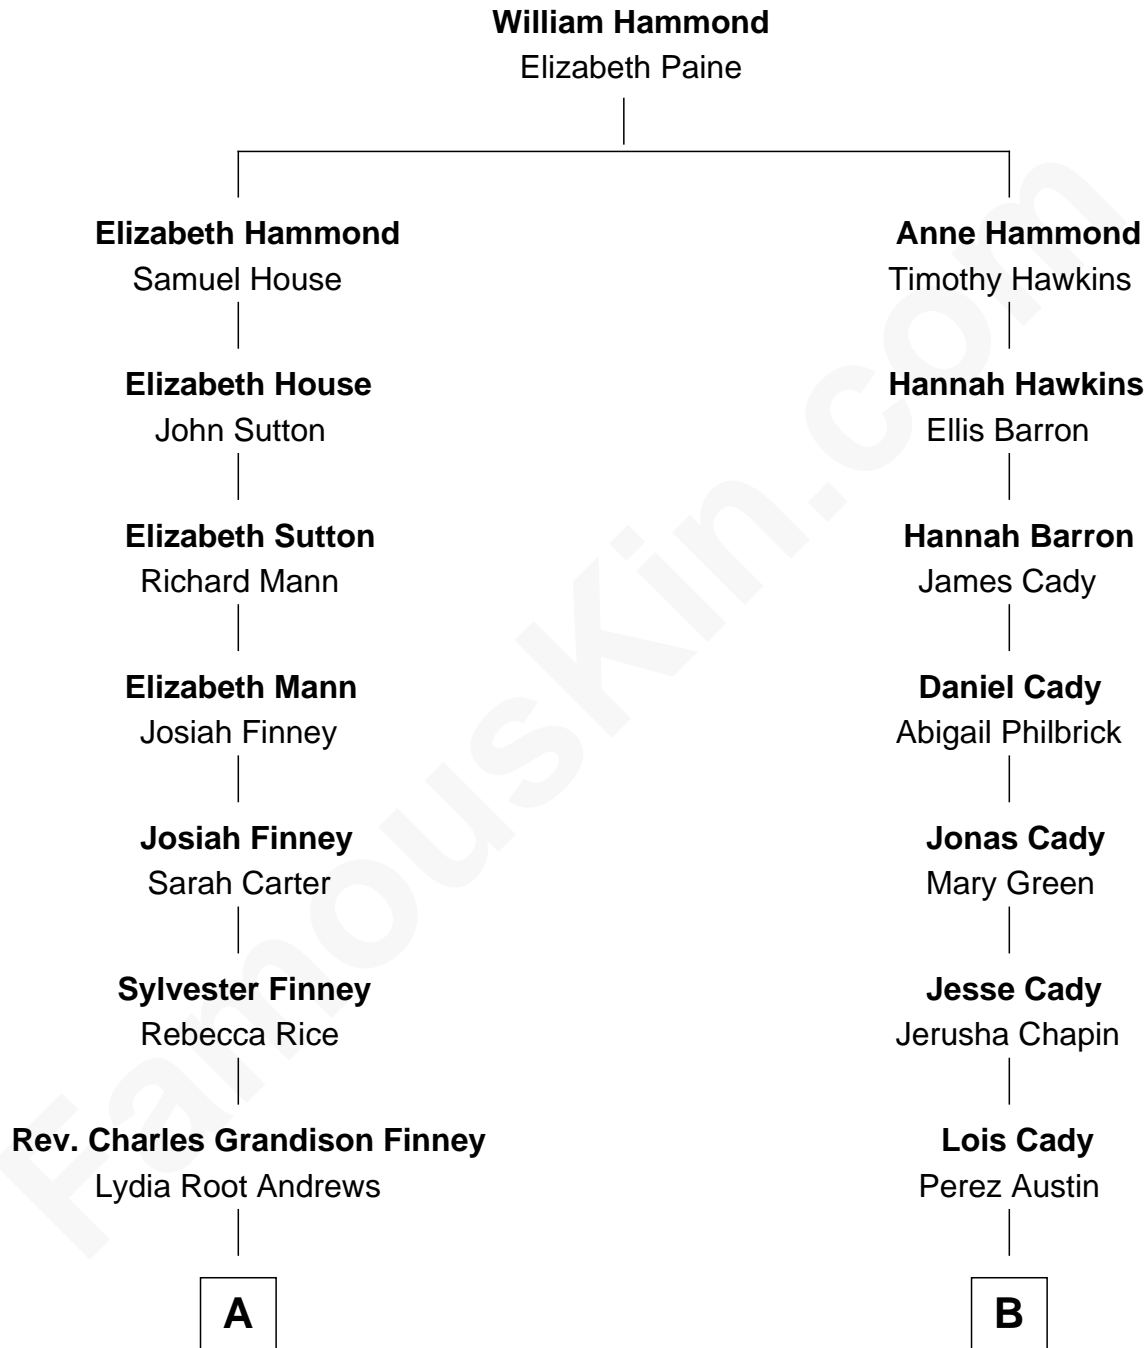

FamousKin.com Relationship Chart of

Allyn Cox
Muralist

8th cousin 1 time removed of

Horace Austin
6th Governor of Minnesota

A

Helen Clarissa Finney
Gen. Jacob Dolson Cox

Kenyon Cox
Louise Howland King

Allyn Cox
Muralist

B

David Austin
Elizabeth Clarke Getchel

Horace Austin
6th Governor of Minnesota

FamousKin.com