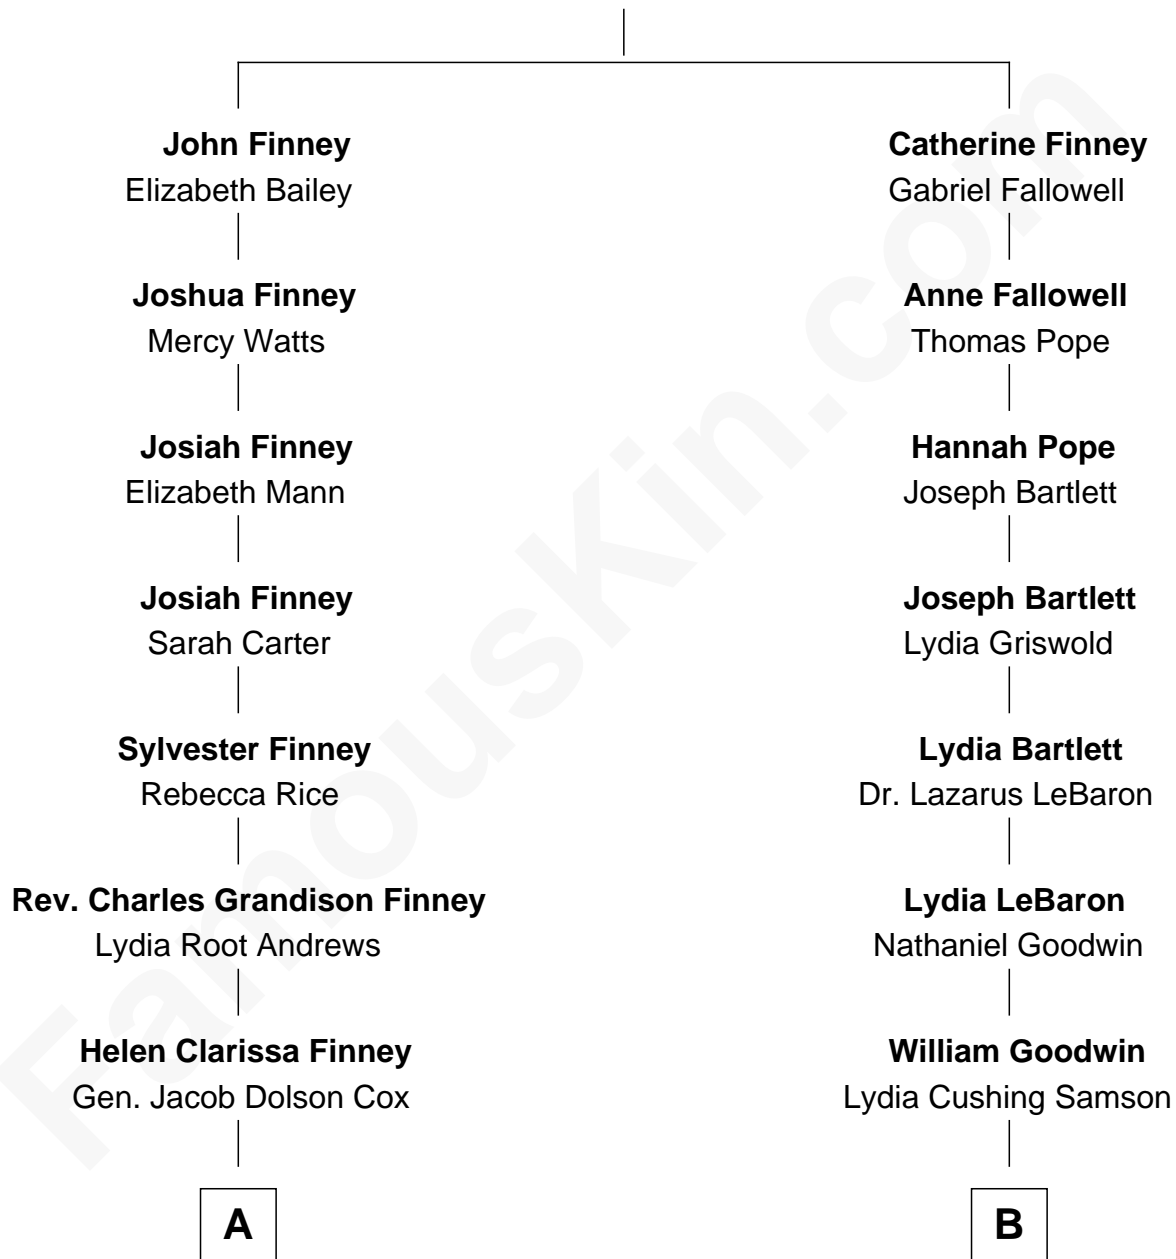

FamousKin.com Relationship Chart of

Allyn Cox
Muralist

8th cousin of

Jane G. Austin
Author

Mrs. ----- Finney

FamousKin.com