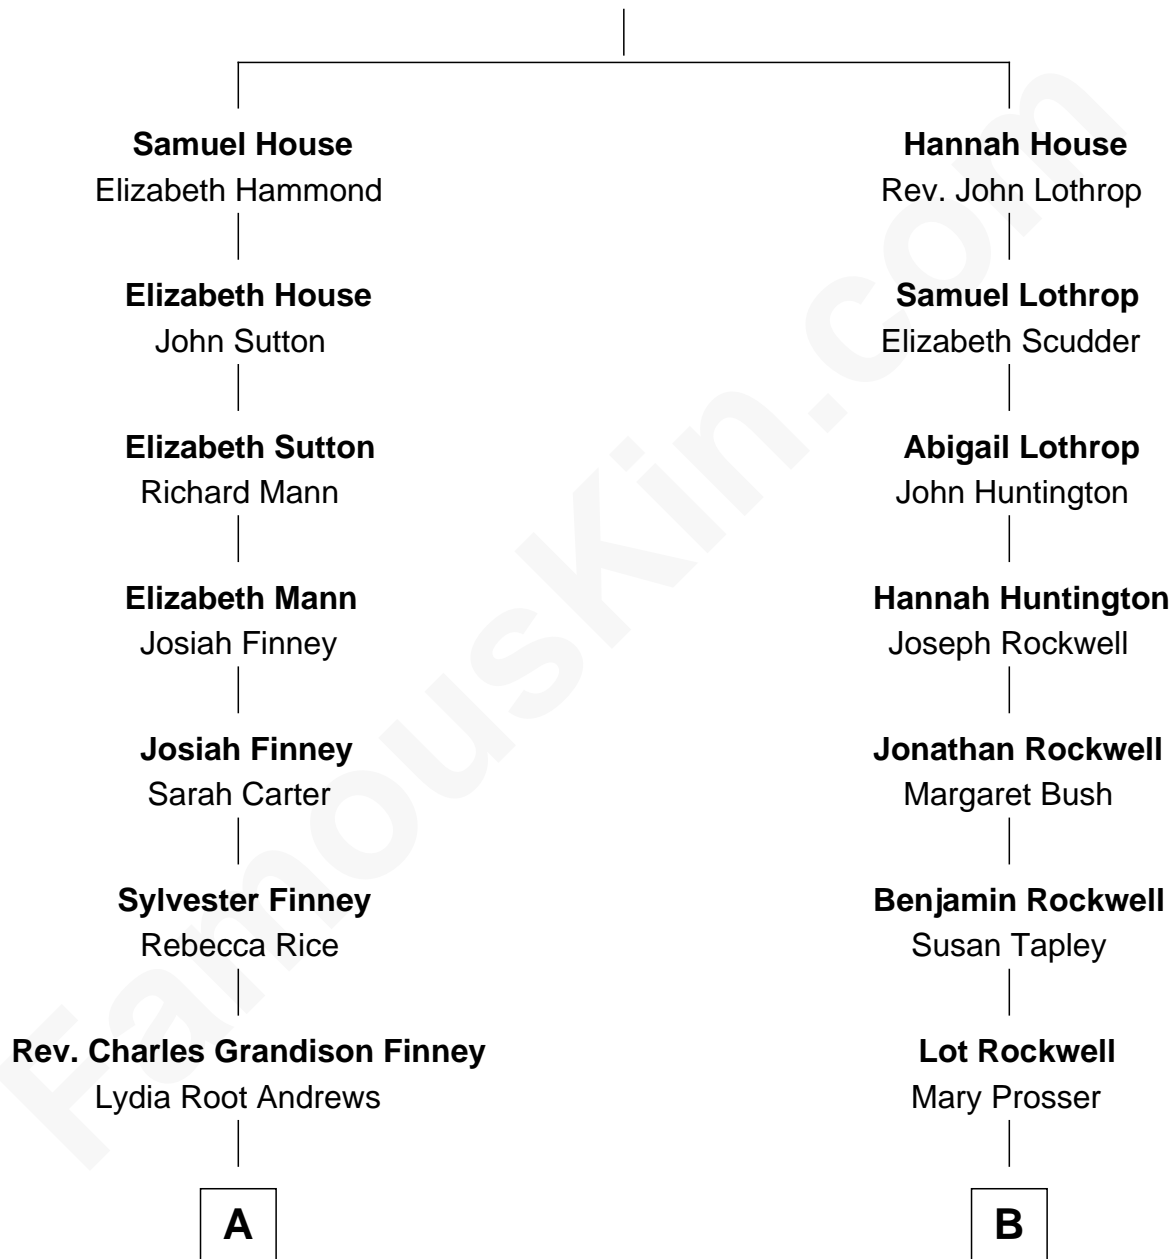

FamousKin.com Relationship Chart of

Allyn Cox
Muralist

9th cousin of

Willard Rockwell

Founder, Rockwell International

Rev. John House

Alice - - - - -

A

Helen Clarissa Finney
Gen. Jacob Dolson Cox

Kenyon Cox
Louise Howland King

Allyn Cox
Muralist

B

Benjamin Rockwell
Emma Jerusha Close

Frederick Joshua Rockwell
Katharine Celia Herr

Willard Rockwell
Founder, Rockwell International