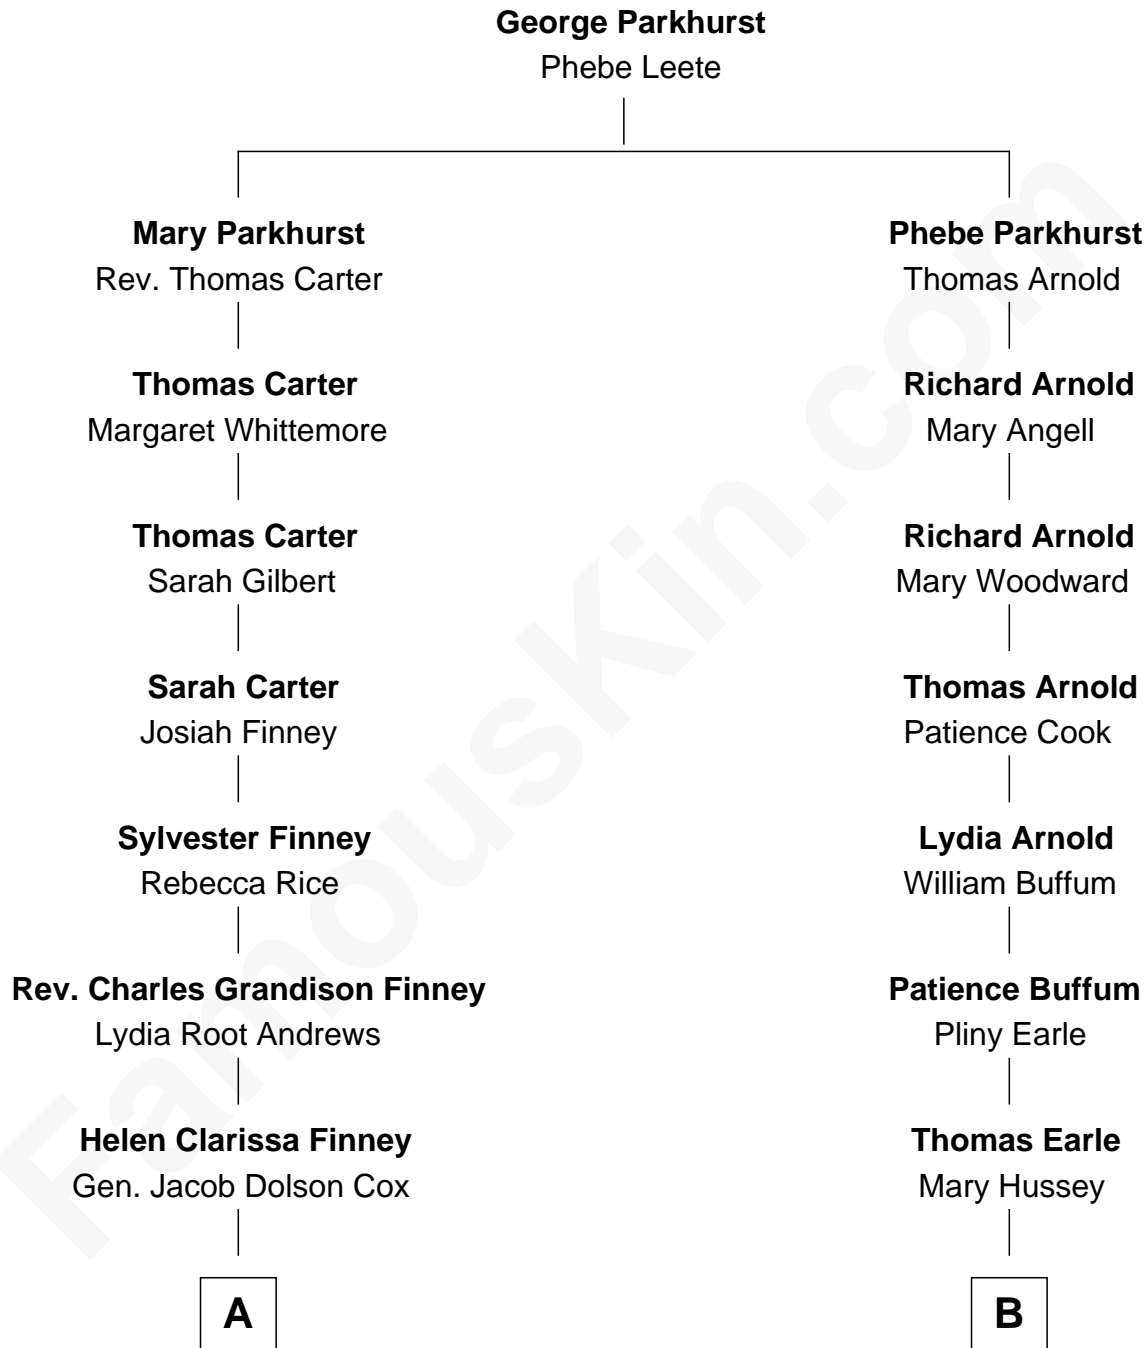

FamousKin.com
Relationship Chart of
Allyn Cox
Muralist

8th cousin 1 time removed of
George Howard Earle
30th Governor of Pennsylvania

A

Kenyon Cox
Louise Howland King

Allyn Cox
Muralist

B

George Hussey Earle
Ellen Frances Van Leer

George Howard Earle
Catharine Hansell French

George Howard Earle
30th Governor of Pennsylvania

FamousKin.com