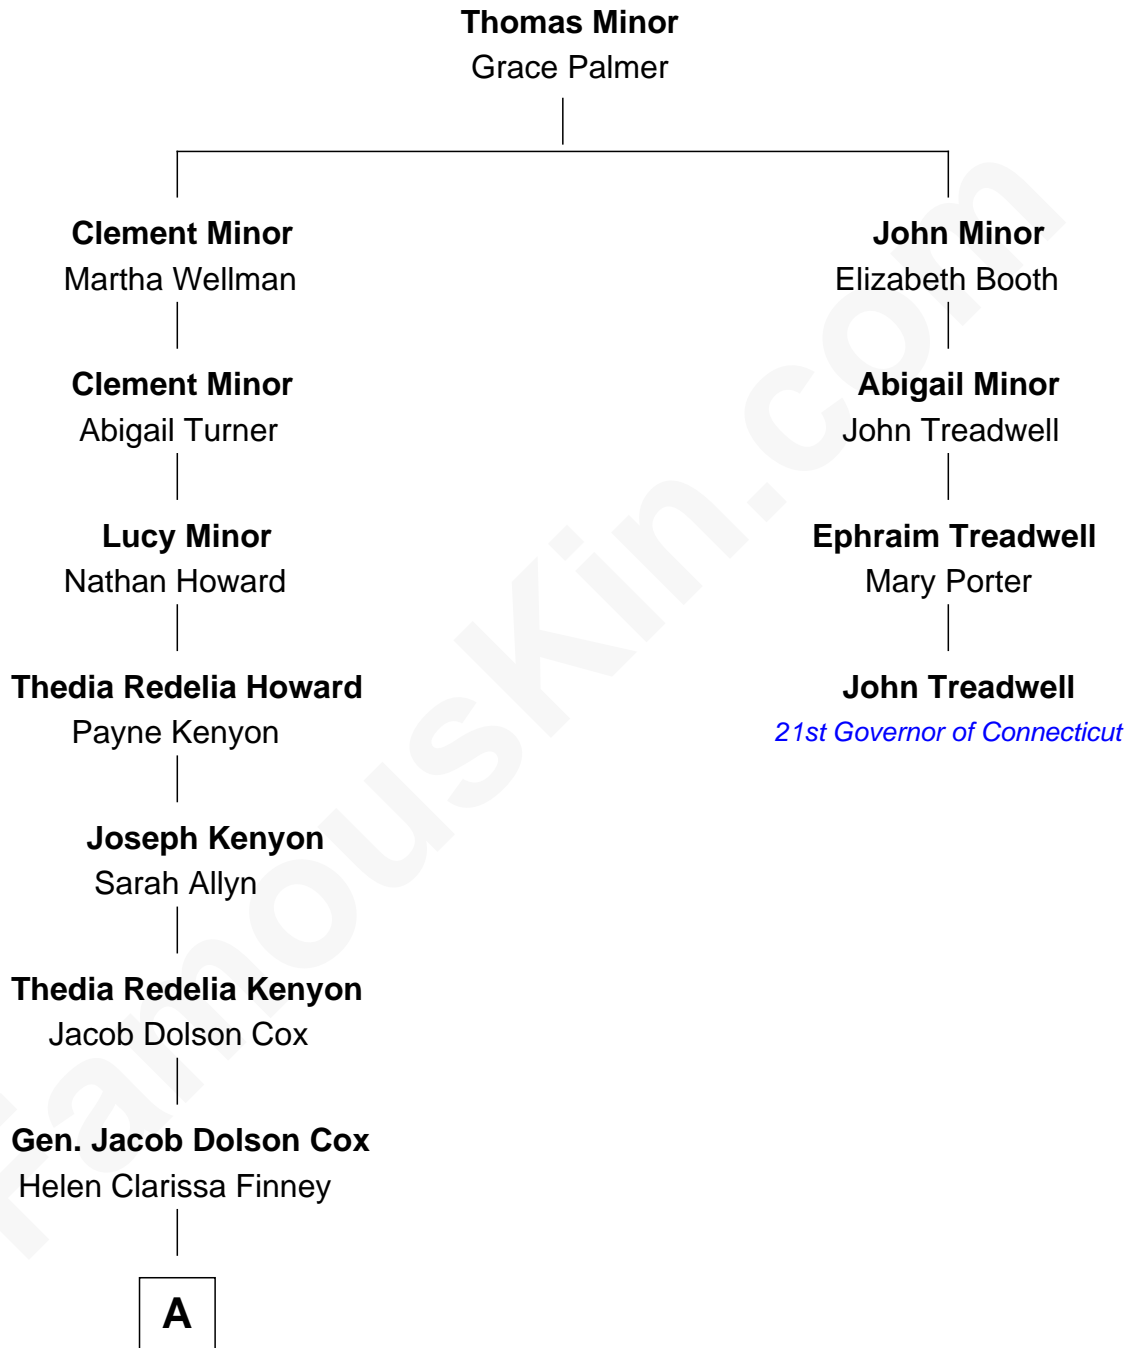

FamousKin.com
Relationship Chart of
Allyn Cox
Muralist

3rd cousin 5 times removed of

John Treadwell
21st Governor of Connecticut

A

—
Kenyon Cox
Louise Howland King

—
Allyn Cox
Muralist

FamousKin.com