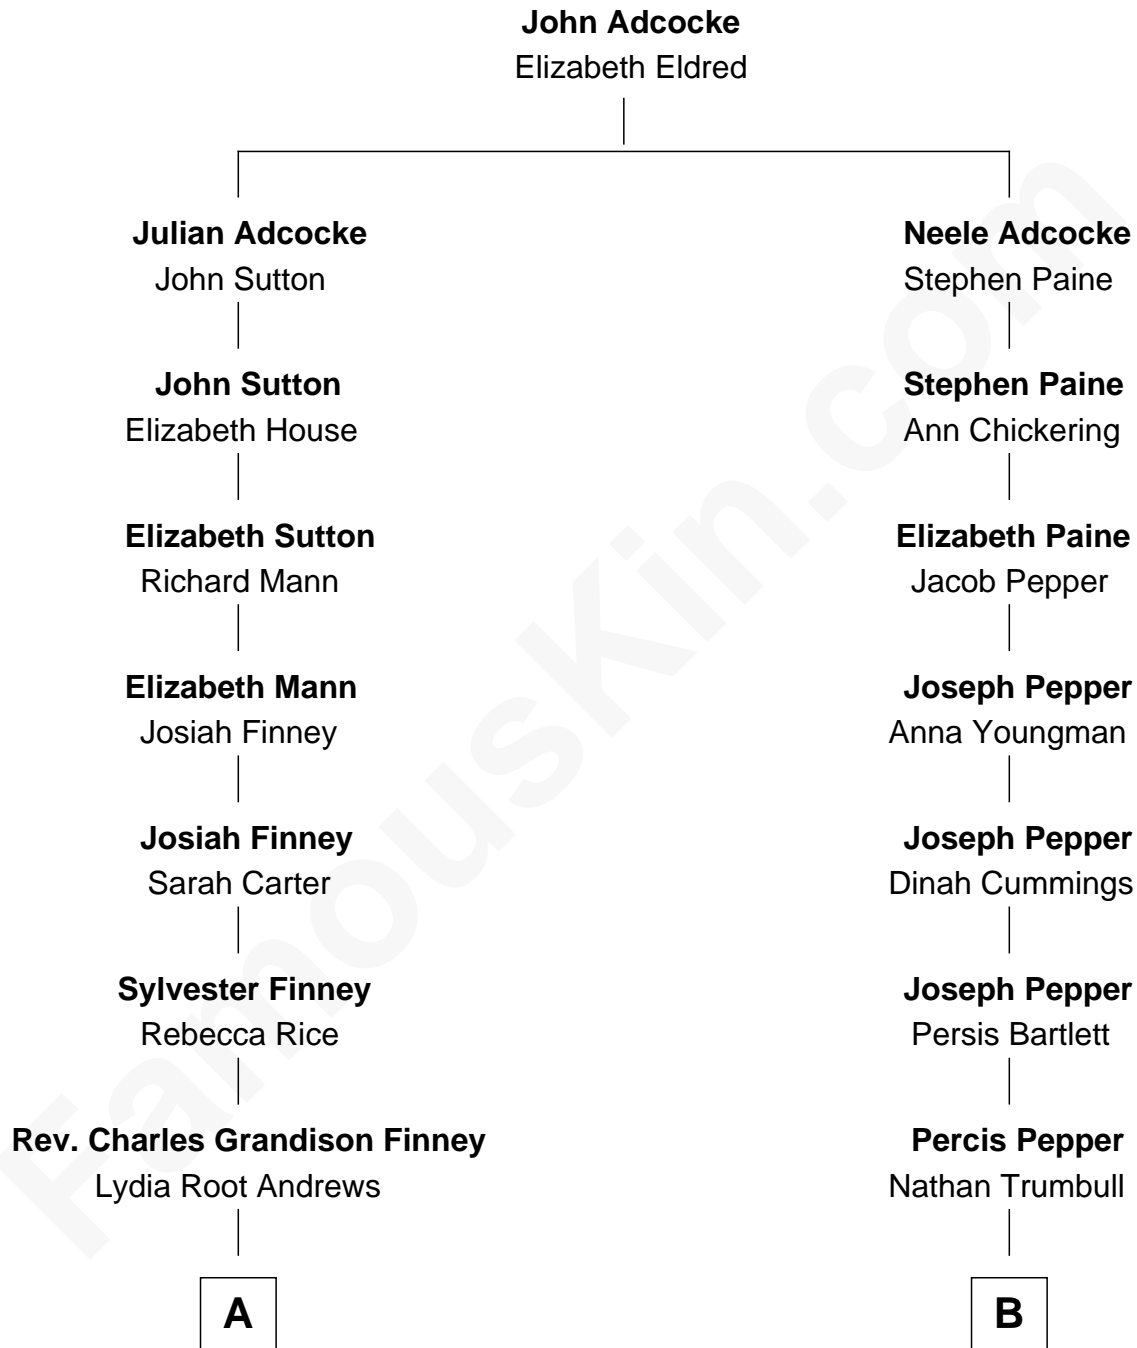

FamousKin.com
Relationship Chart of
Allyn Cox
Muralist

9th cousin 2 times removed of
Douglas Trumbull
Film Special Effects Pioneer

A

Helen Clarissa Finney
Gen. Jacob Dolson Cox

Kenyon Cox
Louise Howland King

Allyn Cox
Muralist

B

Walter Bowdoin Trumbull
Virginia Ann Mildred Thomas

Robert Morris Wilton Trumbull
Emily Shurtleff

Morris Kinnard Trumbull
Alice G. Greer

Donald Edmond Trumbull
Marcia Hunt

Douglas Trumbull
Film Special Effects Pioneer