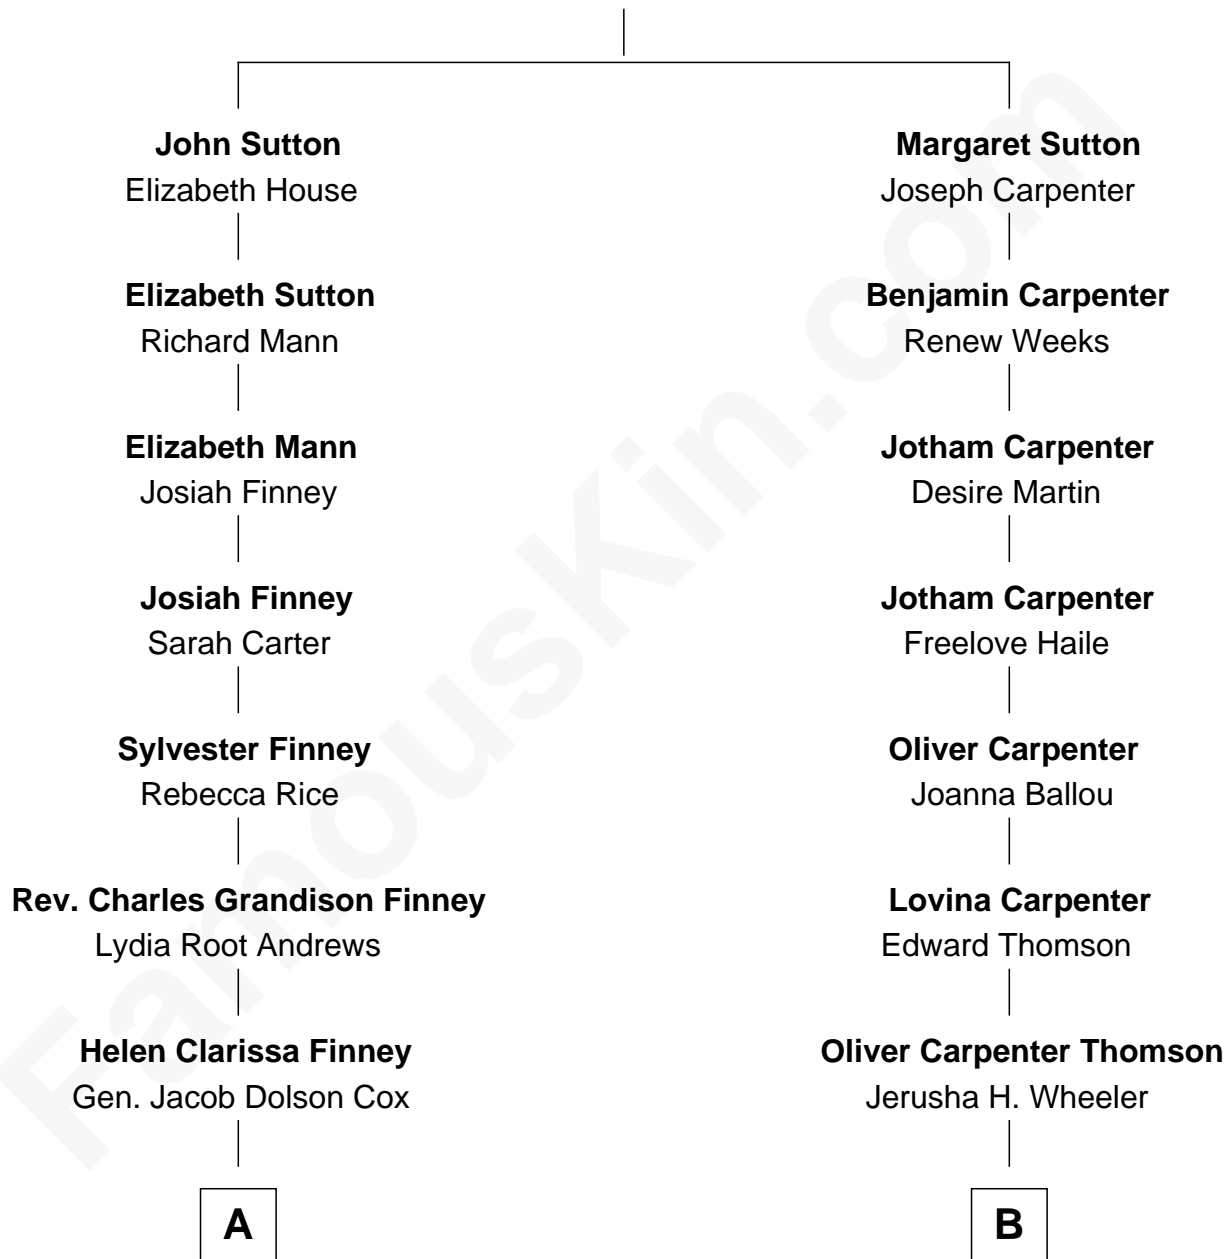

FamousKin.com
Relationship Chart of
Allyn Cox
Muralist

8th cousin 5 times removed of

Ava Michelle
Model and Actress

John Sutton
 Julian Adcocke

A

Kenyon Cox
Louise Howland King

Allyn Cox
Muralist

B

Lilis Thomson
Francis P. Larkins

Anna E. Larkins
Charles S. Gray

Charles Thompson Gray
Flavilla May Hunt

Ruth Marion Gray
George William Cota

Gregory Paul Cota
Debra Lynn Zaratzian

Rick Gregory Cota
Jeanette Loretta Malinowski