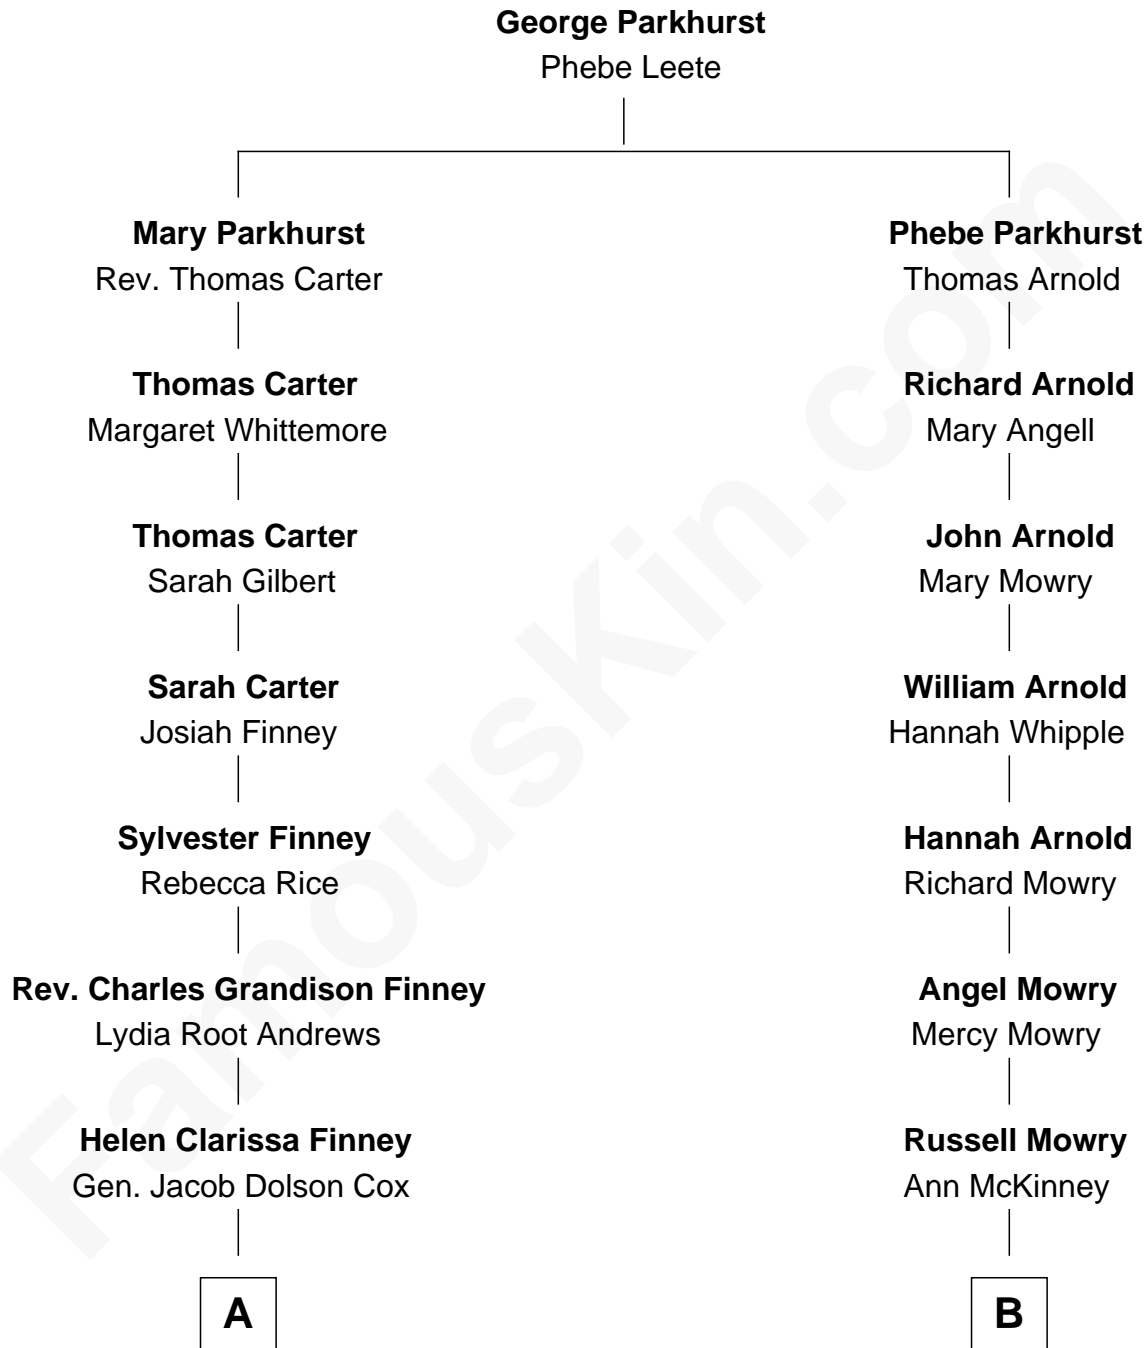

**FamousKin.com**  
**Relationship Chart of**  
**Allyn Cox**  
*Muralist*

8th cousin 3 times removed of  
**Tamera Mowry**  
*TV Actress*

**A**

**Kenyon Cox**  
Louise Howland King

**Allyn Cox**  
*Muralist*

**B**

**George McKay Mowry**  
Sarah Jane Crocker

**George Rodney Mowry**  
Isabella May Ferguson

**Mahlon Henry Mowry**  
Bernice I. O'Halloran

**Timothy John Mowry**  
Darlene Renee Flowers

**Tamera Mowry**  
*TV Actress*