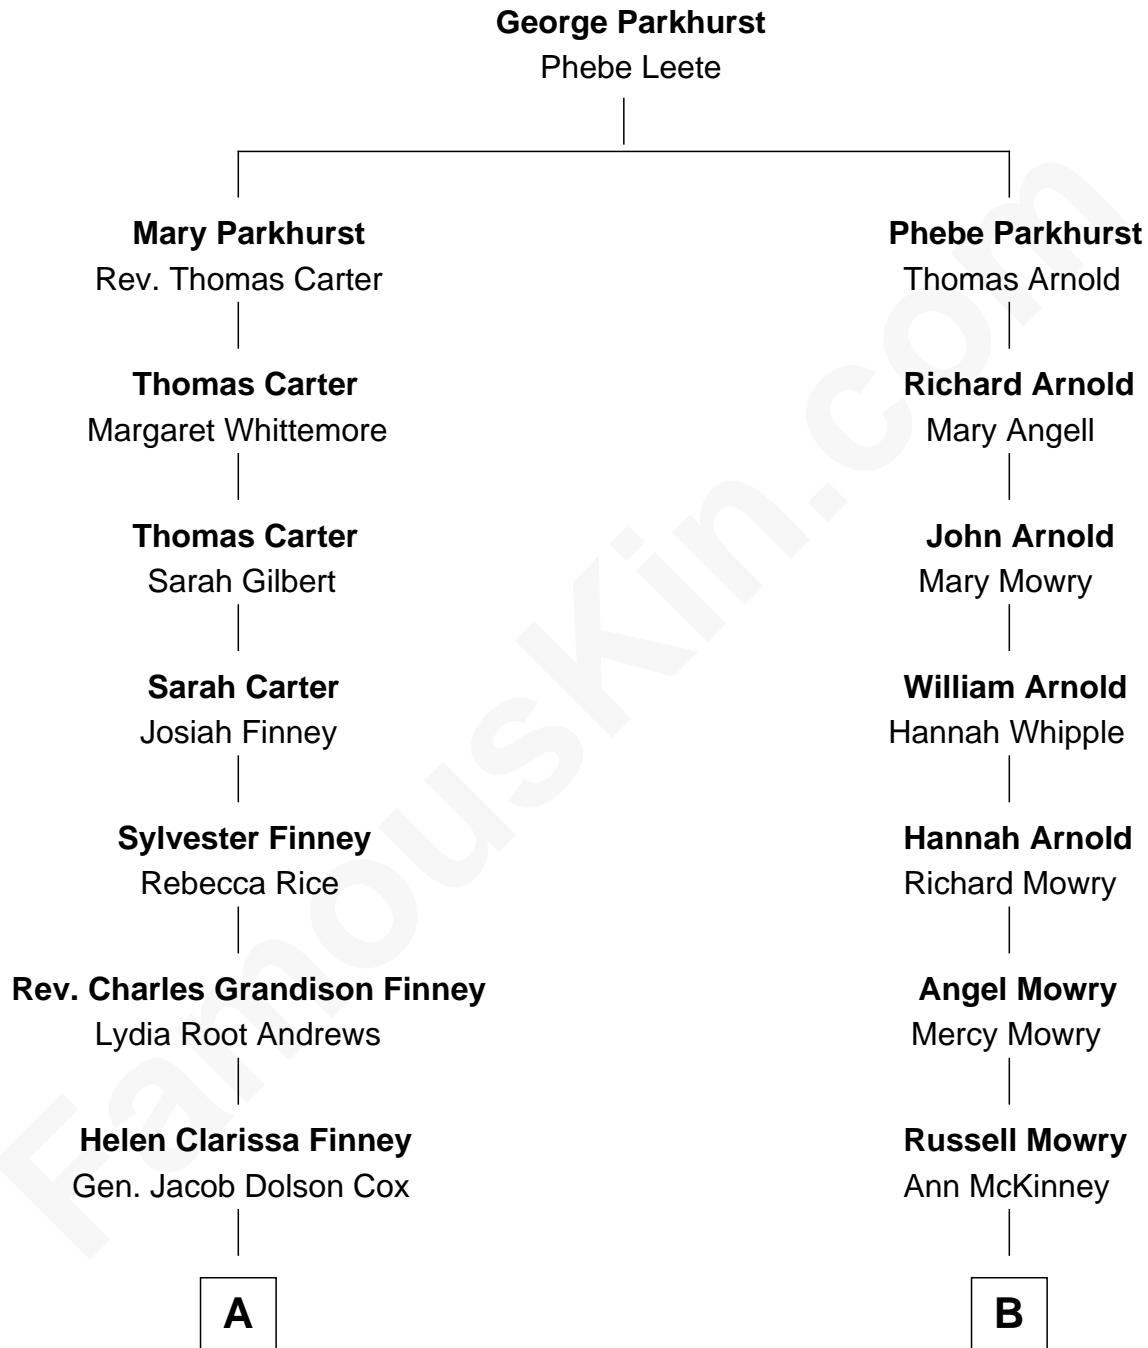

FamousKin.com Relationship Chart of

Allyn Cox
Muralist

8th cousin 3 times removed of

Tia Mowry
TV Actress

A

Kenyon Cox
Louise Howland King

Allyn Cox
Muralist

B

George McKay Mowry
Sarah Jane Crocker

George Rodney Mowry
Isabella May Ferguson

Mahlon Henry Mowry
Bernice I. O'Halloran

Timothy John Mowry
Darlene Renee Flowers

Tia Mowry
TV Actress