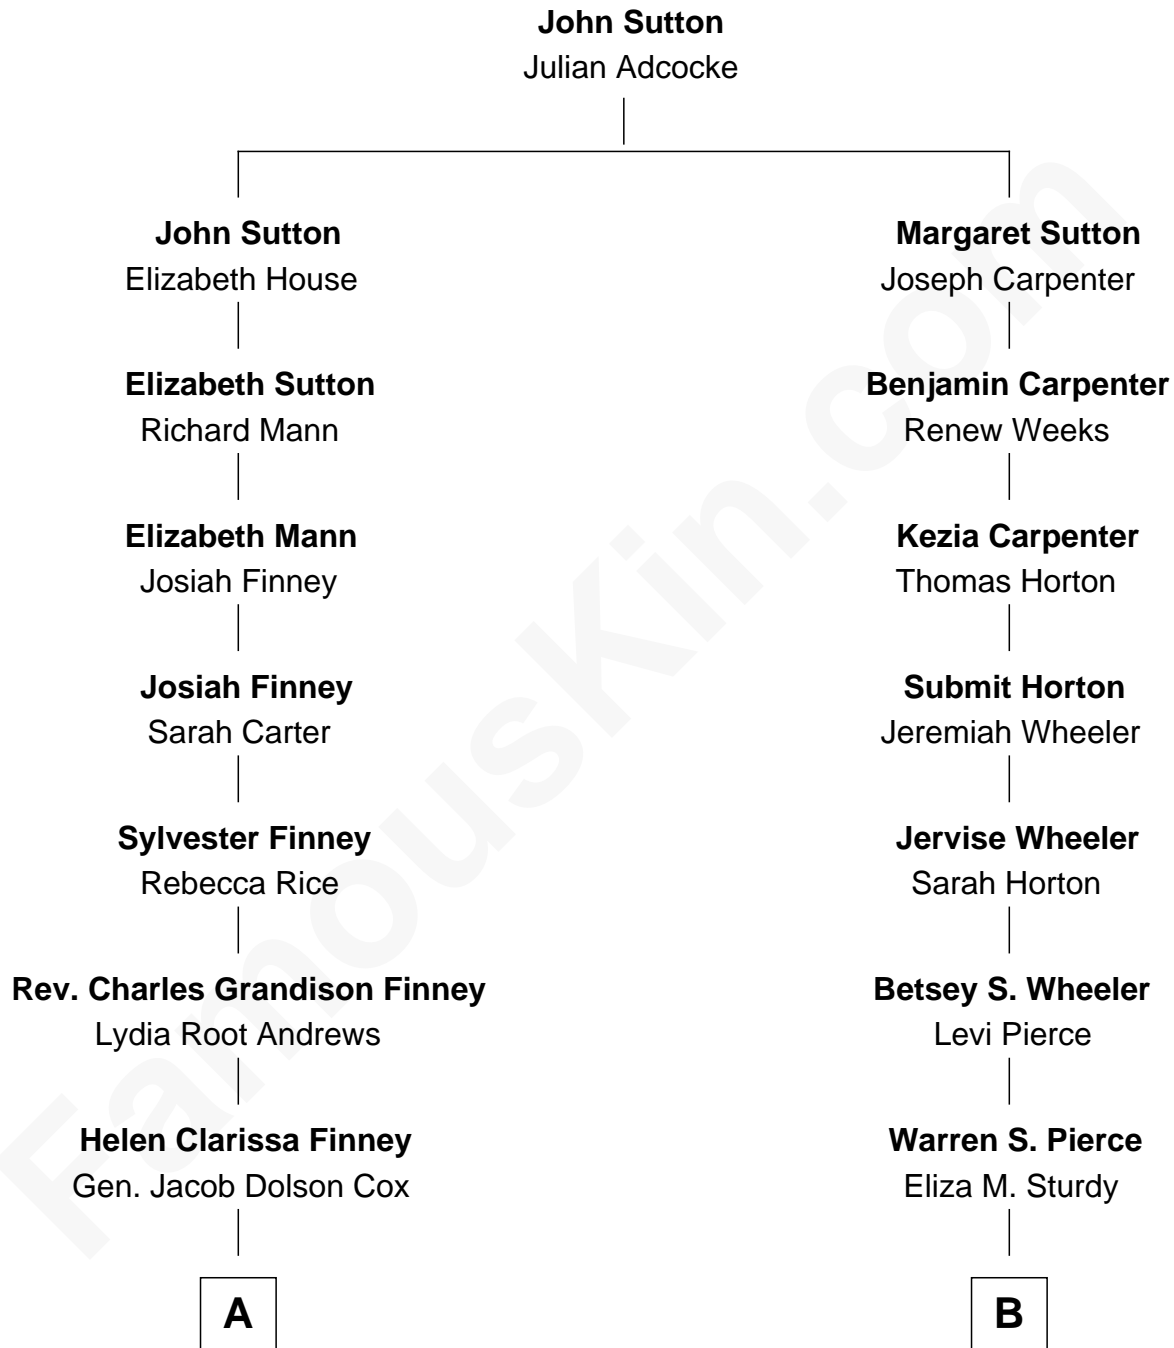

# FamousKin.com Relationship Chart of

**Allyn Cox**  
Muralist

8th cousin 3 times removed of

**Nat Faxon**

Actor, Comedian, Director and Screenwriter

**A**

**Kenyon Cox**  
Louise Howland King

**Allyn Cox**  
*Muralist*

**B**

**Alleda B. Pierce**  
Herbert Ira Conant

**Marie Bassett Conant**  
Dr. Nathaniel Wales Faxon

**William Otis Faxon**  
Frances Mary Parker

**Dr. David Parker Faxon**  
Monica Andrea Kersten

**Nat Faxon**  
*Actor, Comedian, Director and Screenwriter*