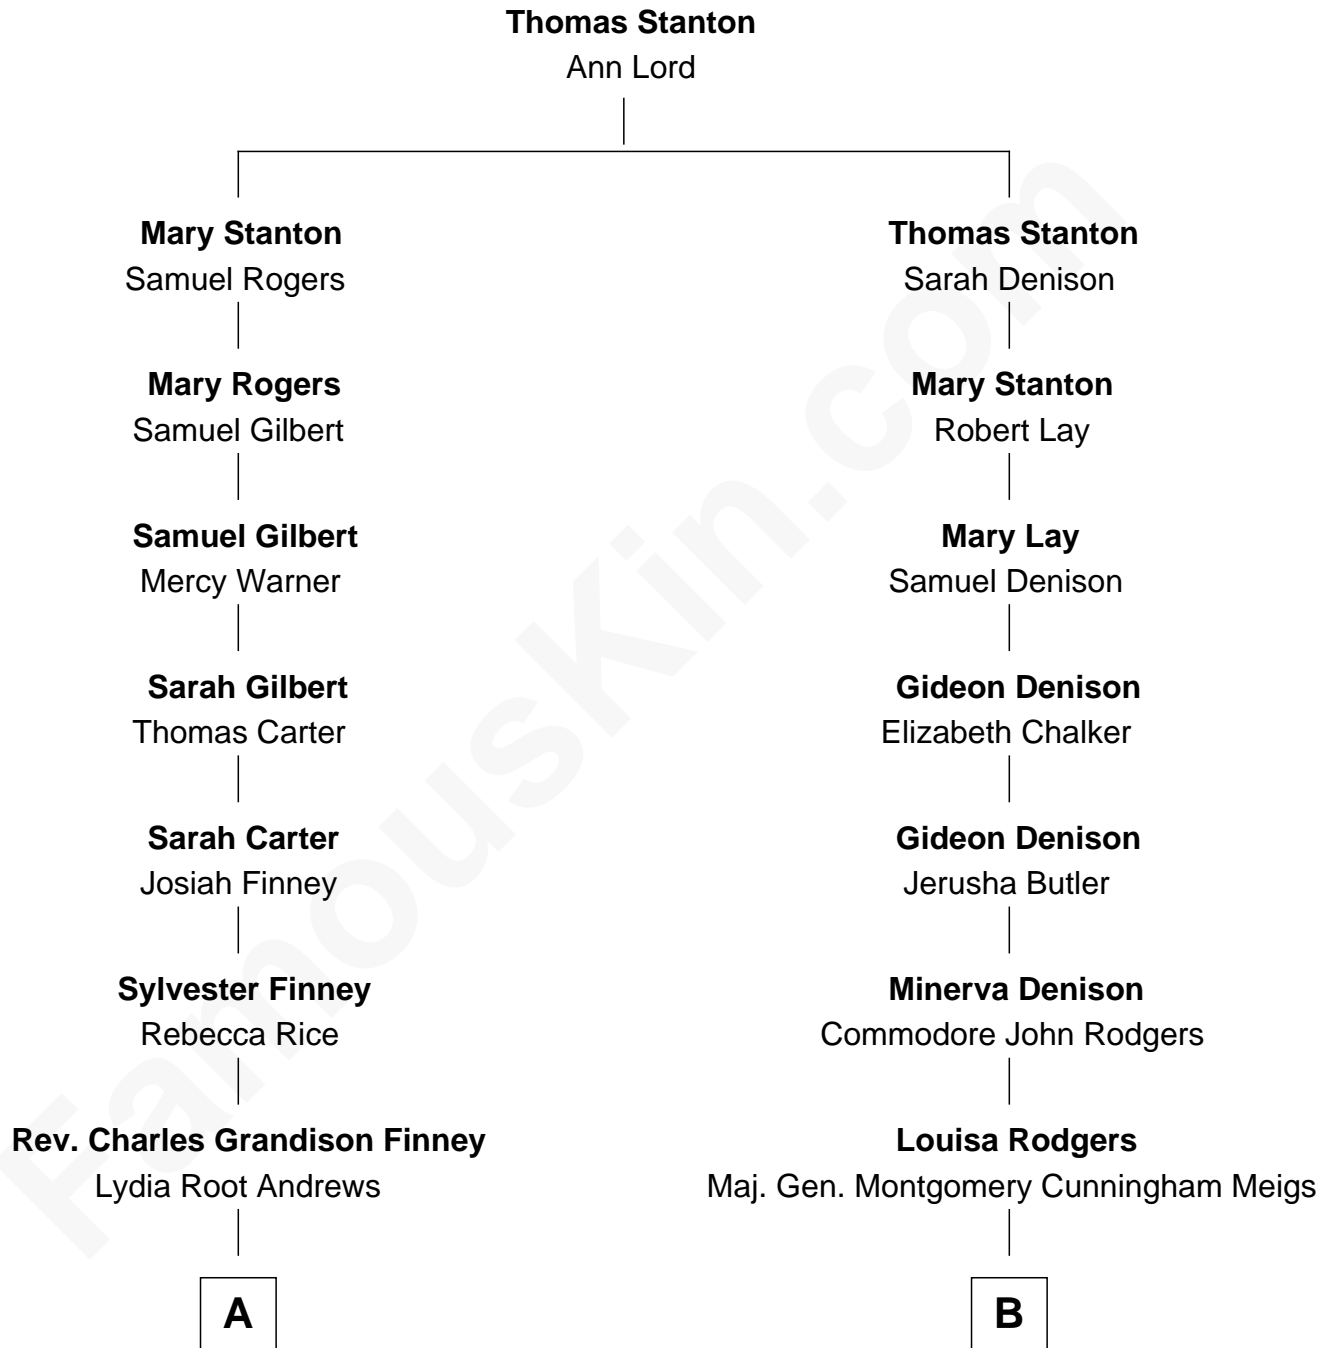

FamousKin.com Relationship Chart of

Allyn Cox
Muralist

9th cousin 2 times removed of

Parker Stevenson
TV and Movie Actor

A

Helen Clarissa Finney
Gen. Jacob Dolson Cox

Kenyon Cox
Louise Howland King

Allyn Cox
Muralist

B

Mary Montgomery Meigs
Col. Joseph Hancock Taylor

Evelyn Taylor
Eli Kirk Price

Philip Price
Sarah Meade Harrison

Sarah Meade Price
Richard Stevenson Parker

Parker Stevenson
TV and Movie Actor

FamousKin.com