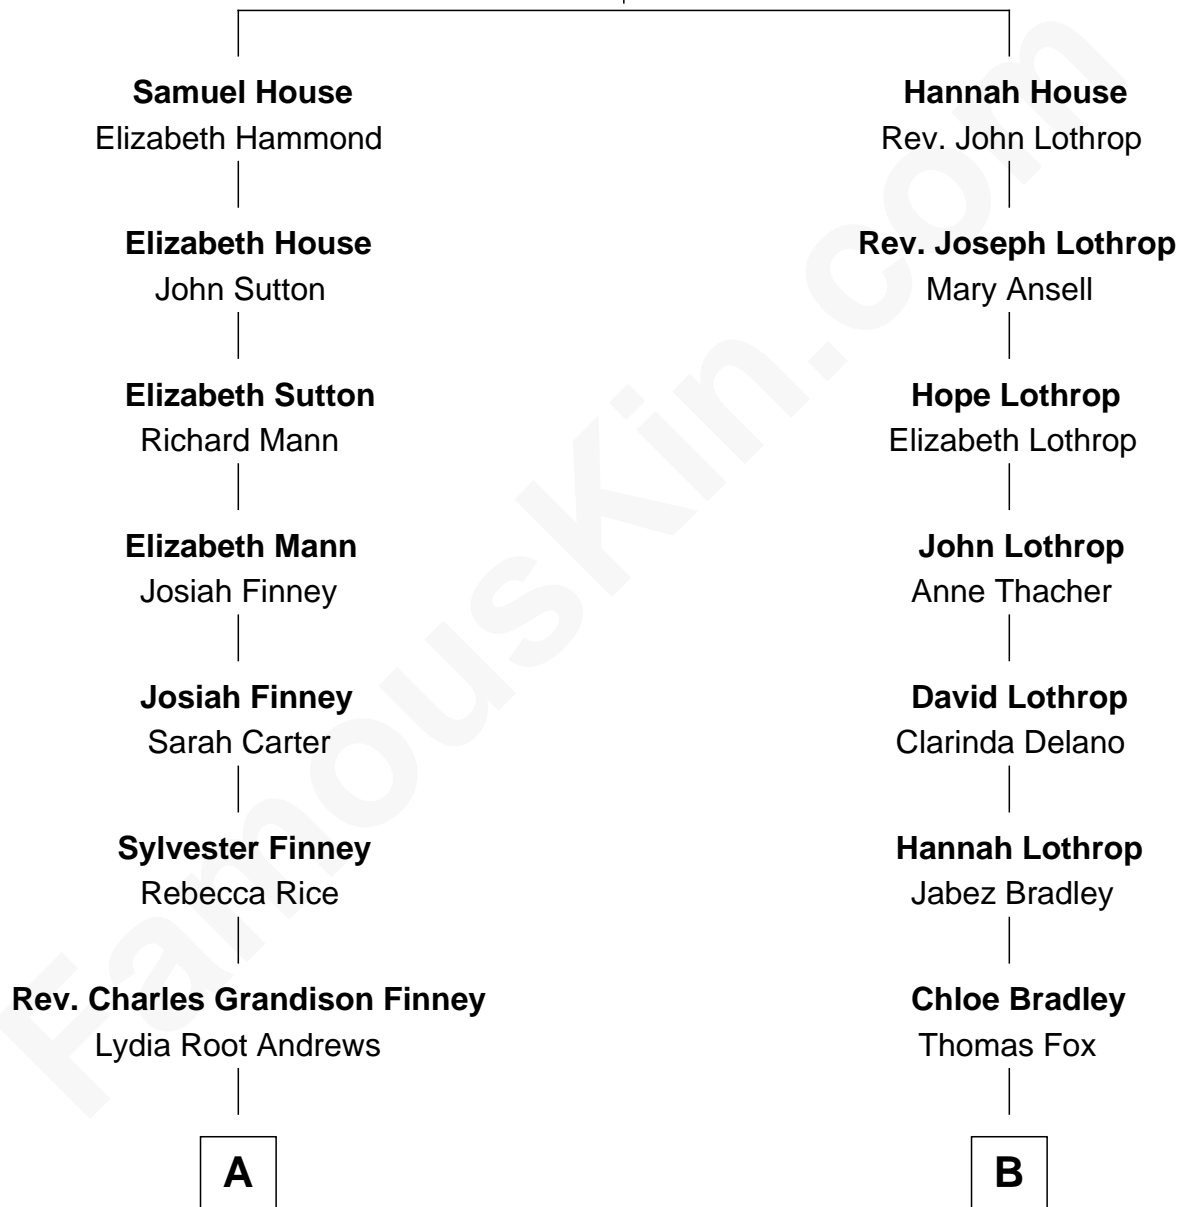

FamousKin.com Relationship Chart of

Allyn Cox
Muralist

9th cousin 2 times removed of

John Ritter
TV and Movie Actor

Rev. John House
Alice - - - - -

A

Helen Clarissa Finney
Gen. Jacob Dolson Cox

Kenyon Cox
Louise Howland King

Allyn Cox
Muralist

B

Pliny Lothrop Fox
Laura Utley Riddle

William P. L. Fox
Harriett Lucina Tilton

Harriett Fay Fox
Dr. Harry Thomas Southworth

Dorothy Fay Southworth
Woodward Maurice Ritter

John Ritter
TV and Movie Actor