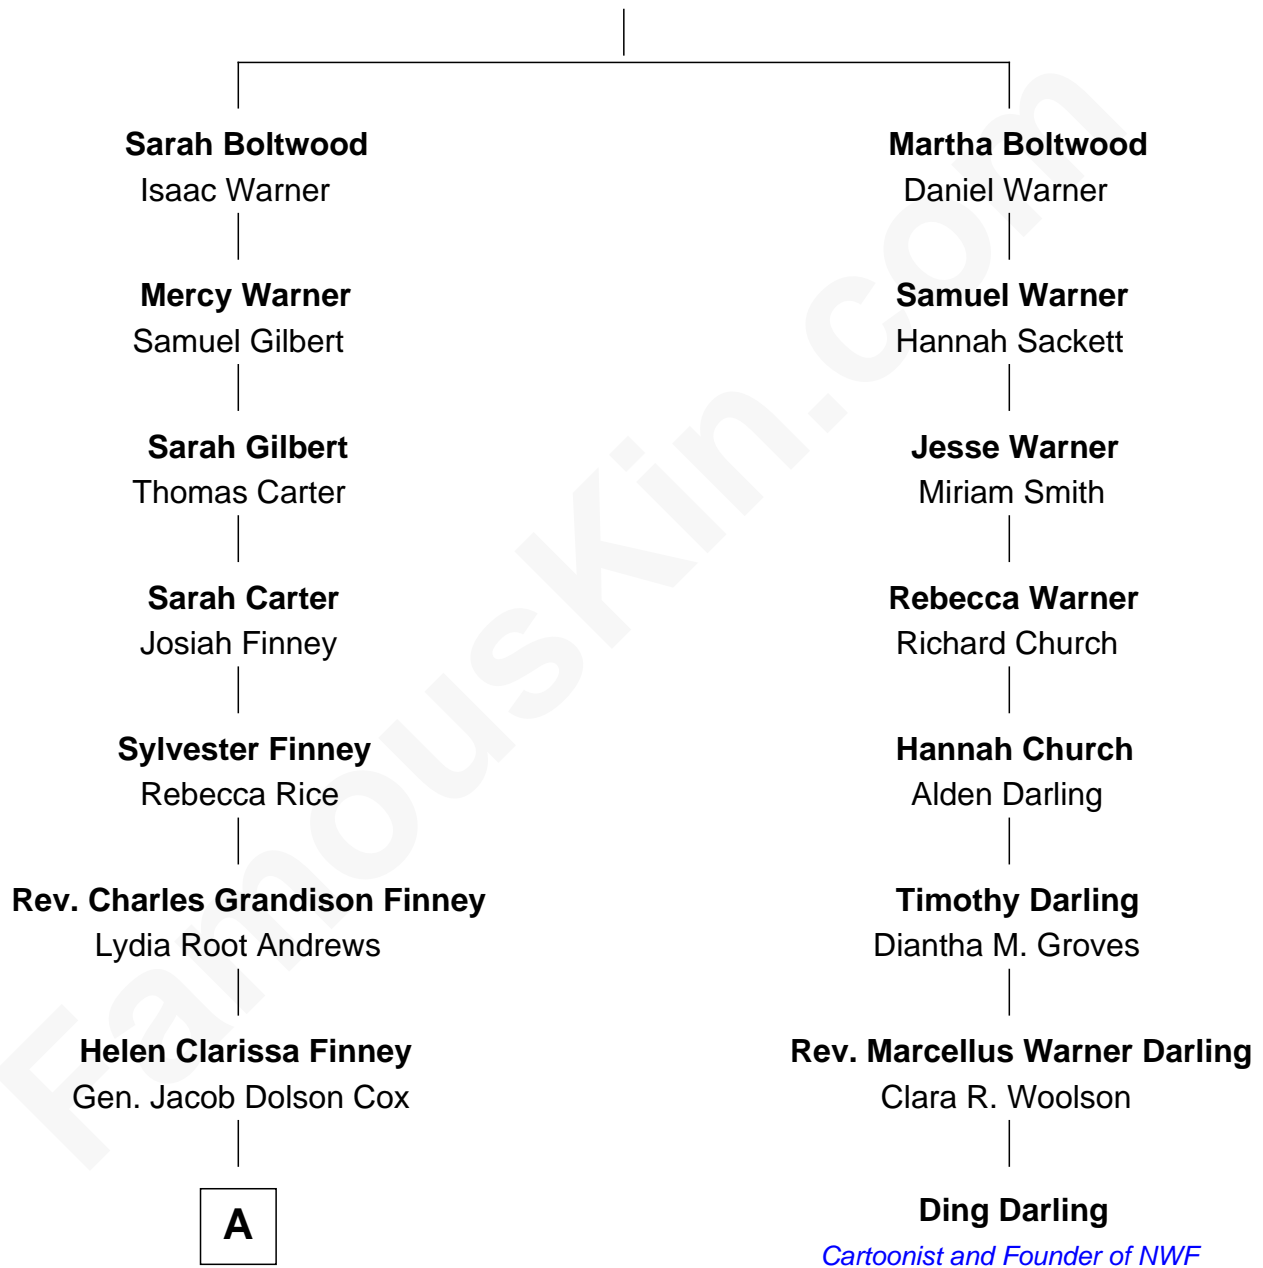

FamousKin.com
Relationship Chart of
Allyn Cox
Muralist

7th cousin 1 time removed of

Ding Darling

Cartoonist and Founder of National Wildlife Federation

Robert Boltwood

Mary - - - - -

A

—
Kenyon Cox
Louise Howland King

—
Allyn Cox
Muralist

FamousKin.com