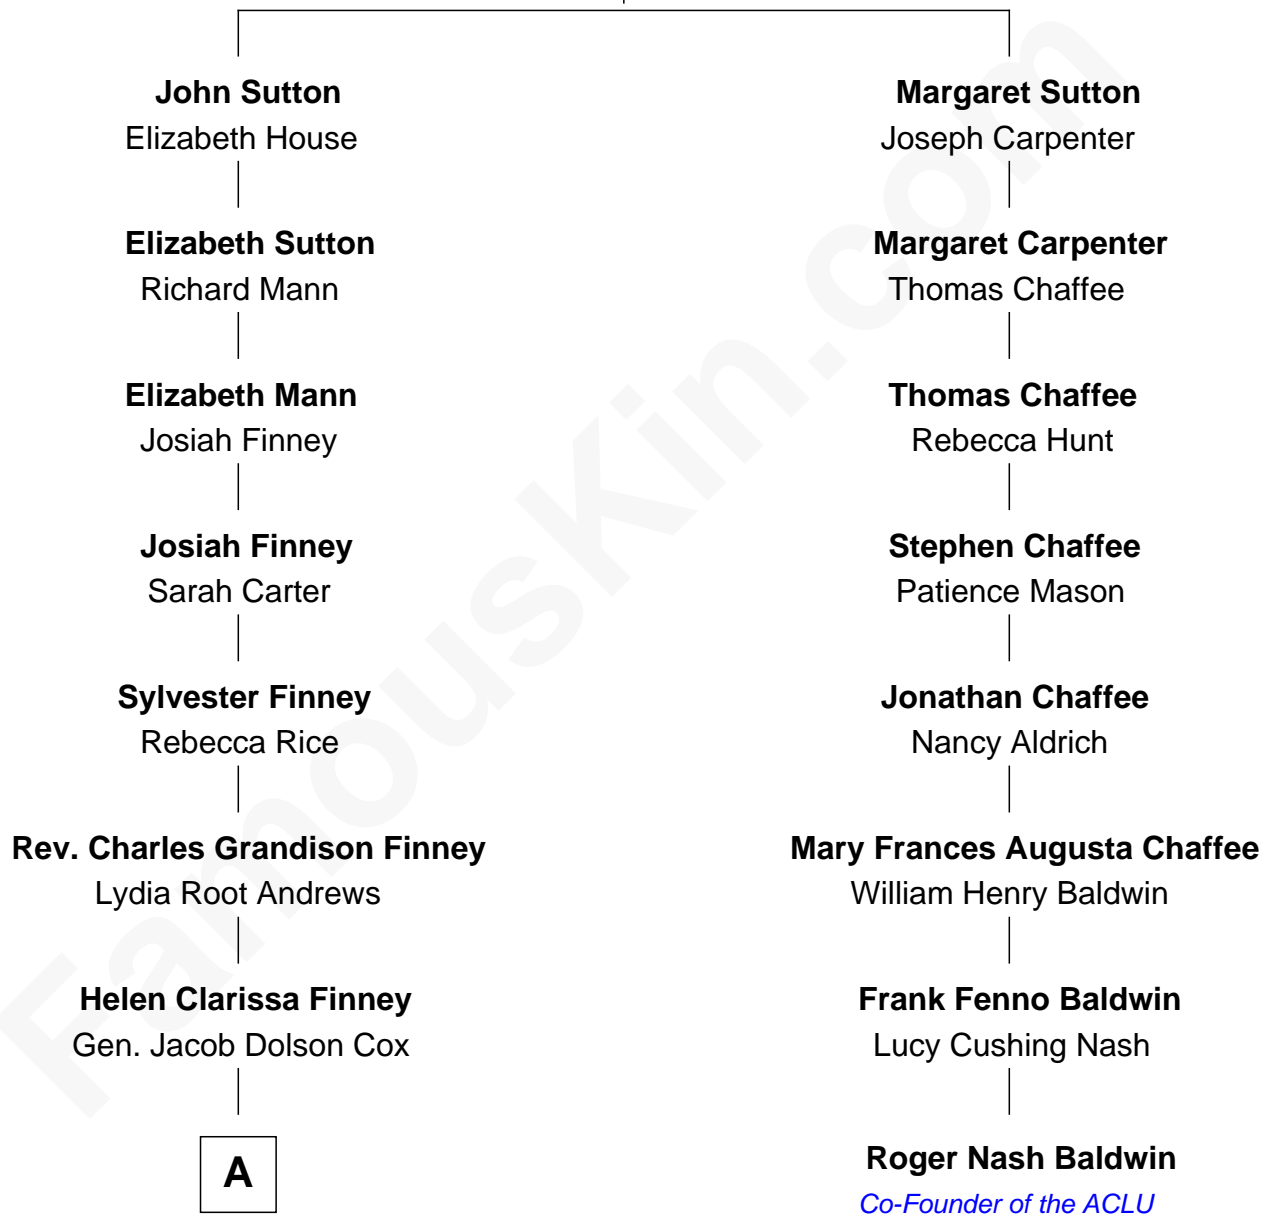

FamousKin.com
Relationship Chart of
Allyn Cox
Muralist

7th cousin 1 time removed of
Roger Nash Baldwin
Co-Founder of the ACLU

John Sutton
 Julian Adcocke

A

—
Kenyon Cox
Louise Howland King

—
Allyn Cox
Muralist