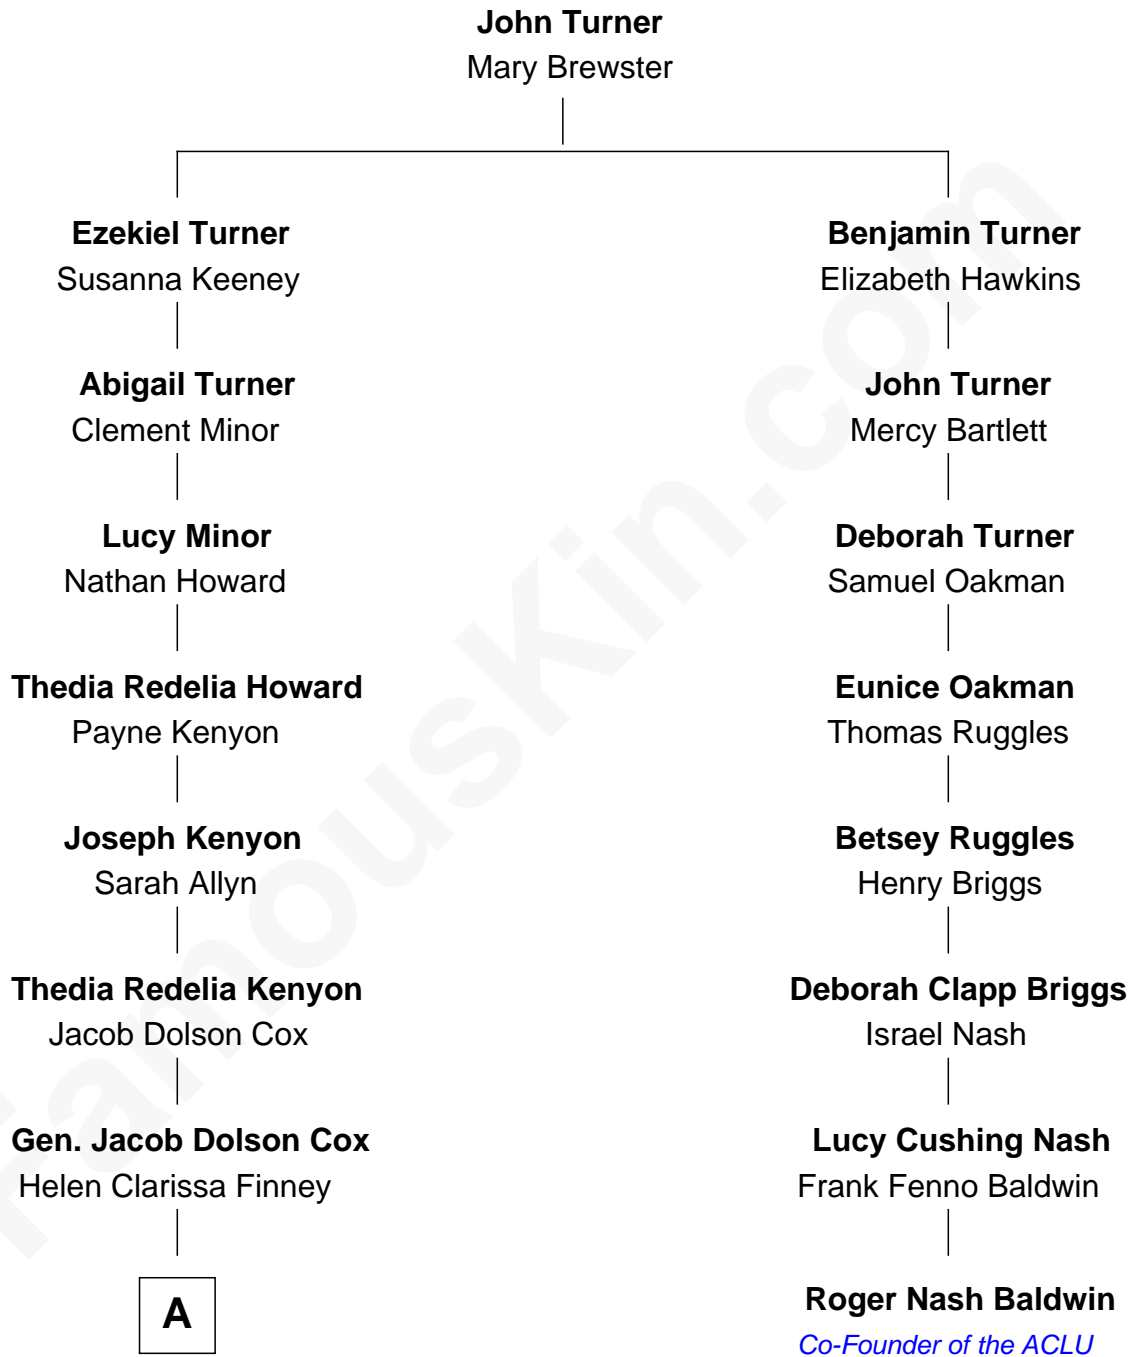

**FamousKin.com**  
**Relationship Chart of**  
**Allyn Cox**  
*Muralist*

7th cousin 1 time removed of

**Roger Nash Baldwin**  
*Co-Founder of the ACLU*

**A**

—  
**Kenyon Cox**  
Louise Howland King

—  
**Allyn Cox**  
*Muralist*

FamousKin.com