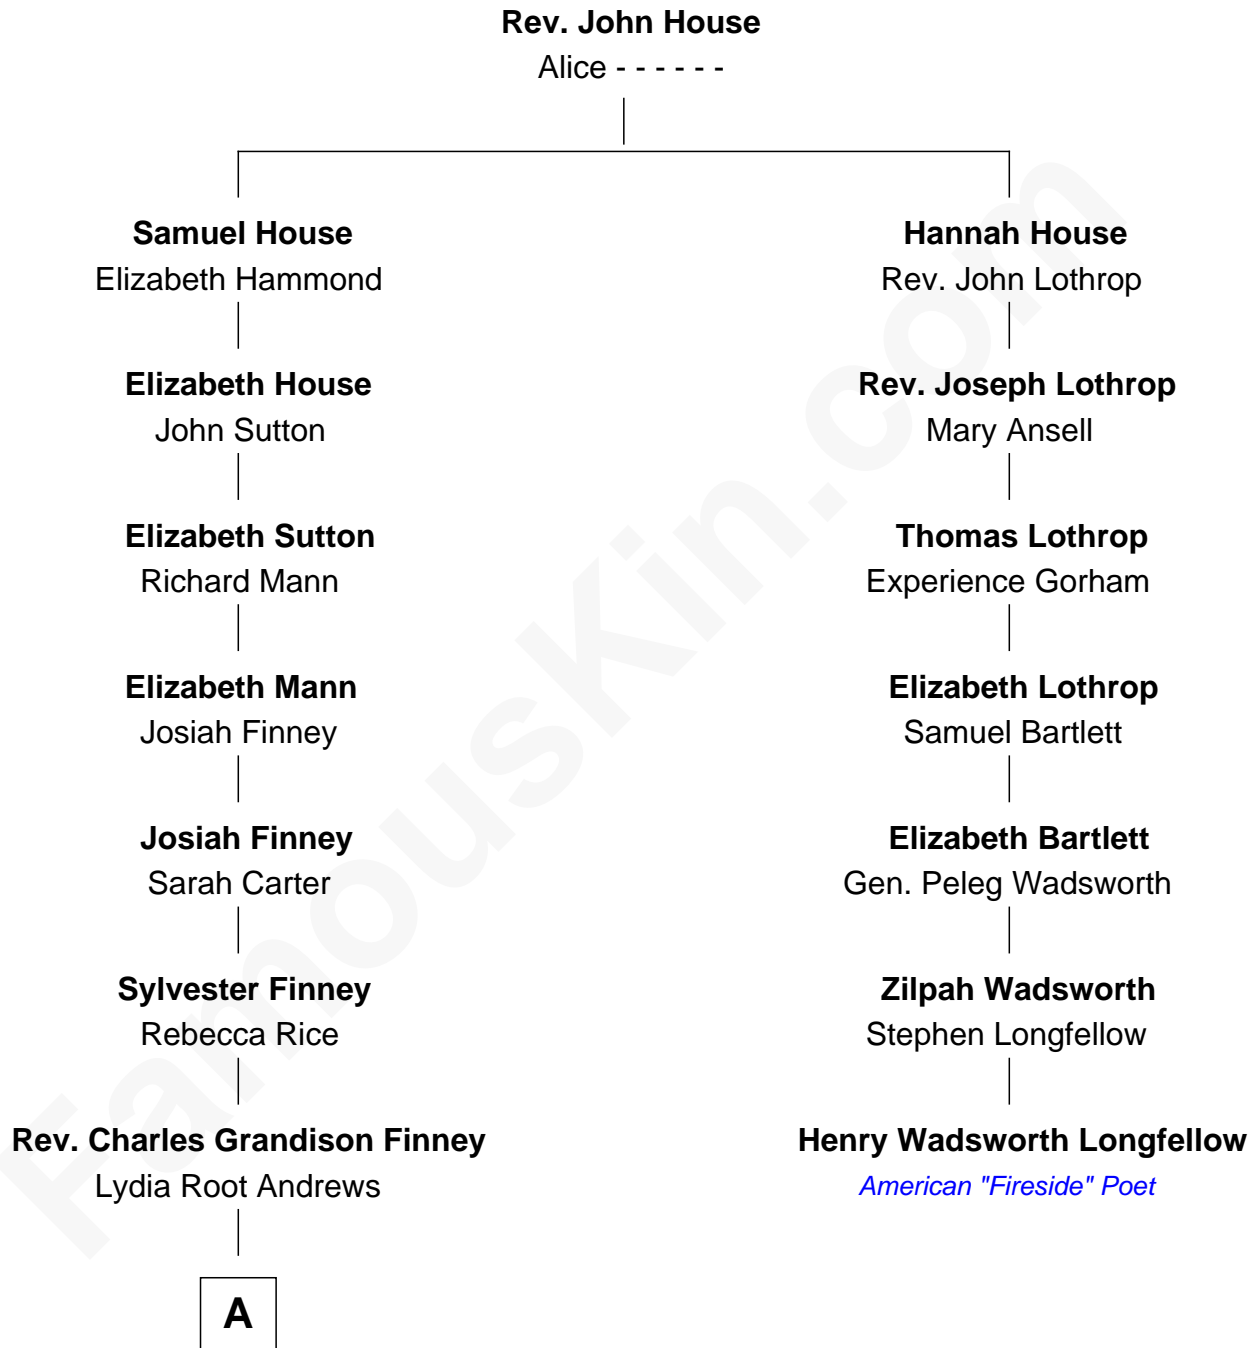

FamousKin.com
Relationship Chart of
Allyn Cox
Muralist

6th cousin 3 times removed of
Henry Wadsworth Longfellow
American "Fireside" Poet

A

Helen Clarissa Finney
Gen. Jacob Dolson Cox

Kenyon Cox
Louise Howland King

Allyn Cox
Muralist

FamousKin.com