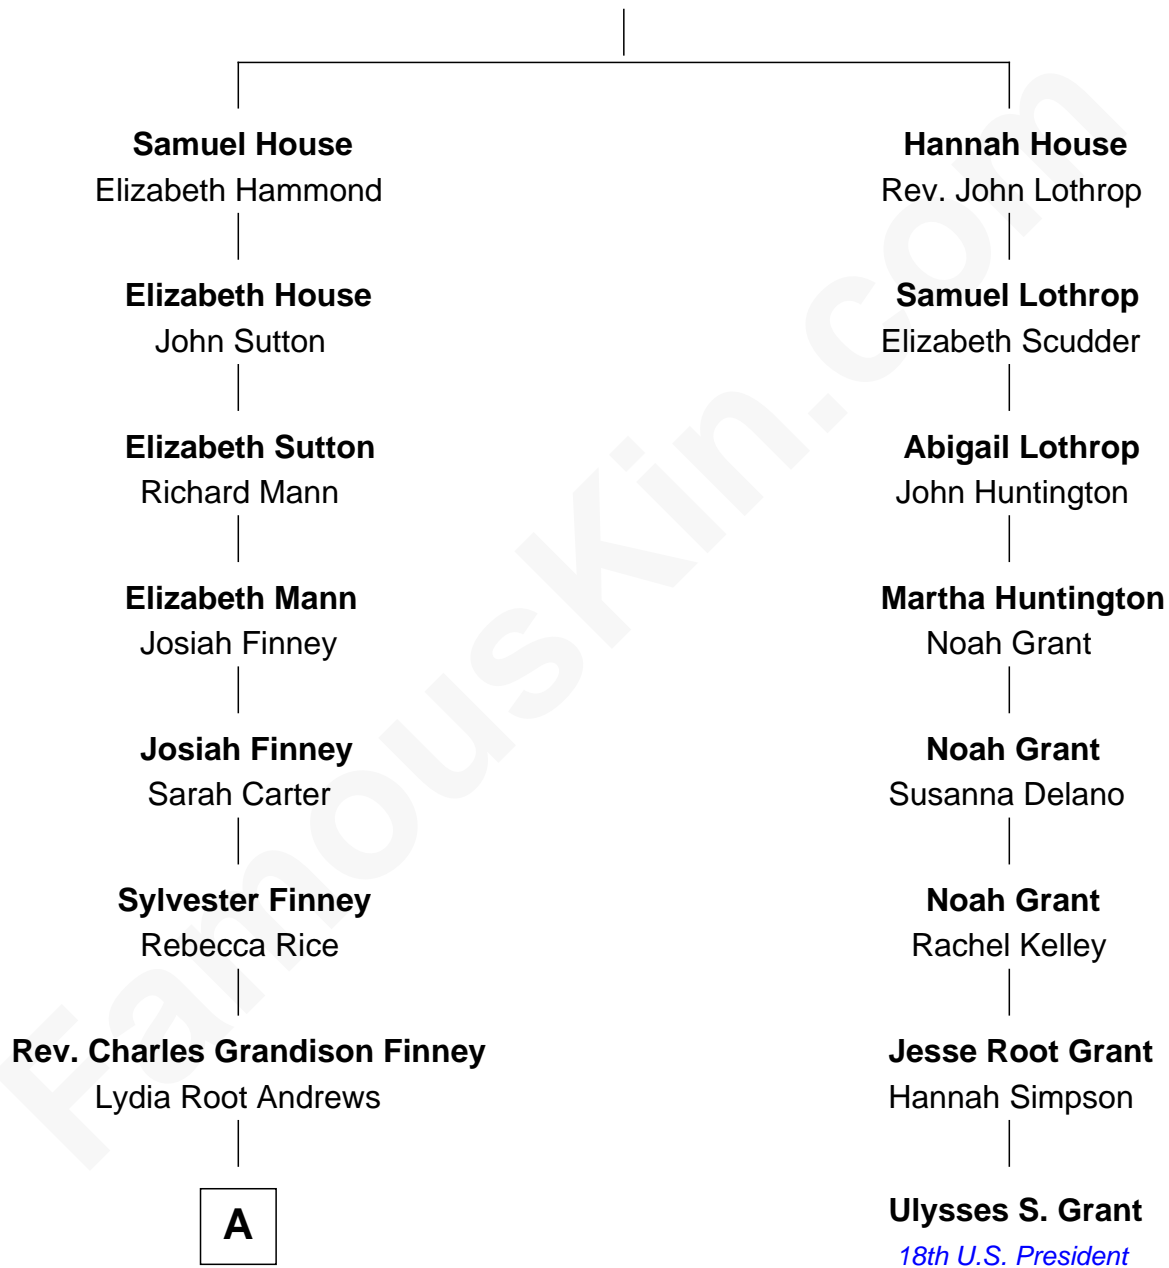

**FamousKin.com**  
**Relationship Chart of**  
**Allyn Cox**  
*Muralist*

7th cousin 2 times removed of

**Ulysses S. Grant**  
*18th U.S. President*

**Rev. John House**

Alice - - - - -

**A**

**Helen Clarissa Finney**  
Gen. Jacob Dolson Cox

**Kenyon Cox**  
Louise Howland King

**Allyn Cox**  
*Muralist*

FamousKin.com