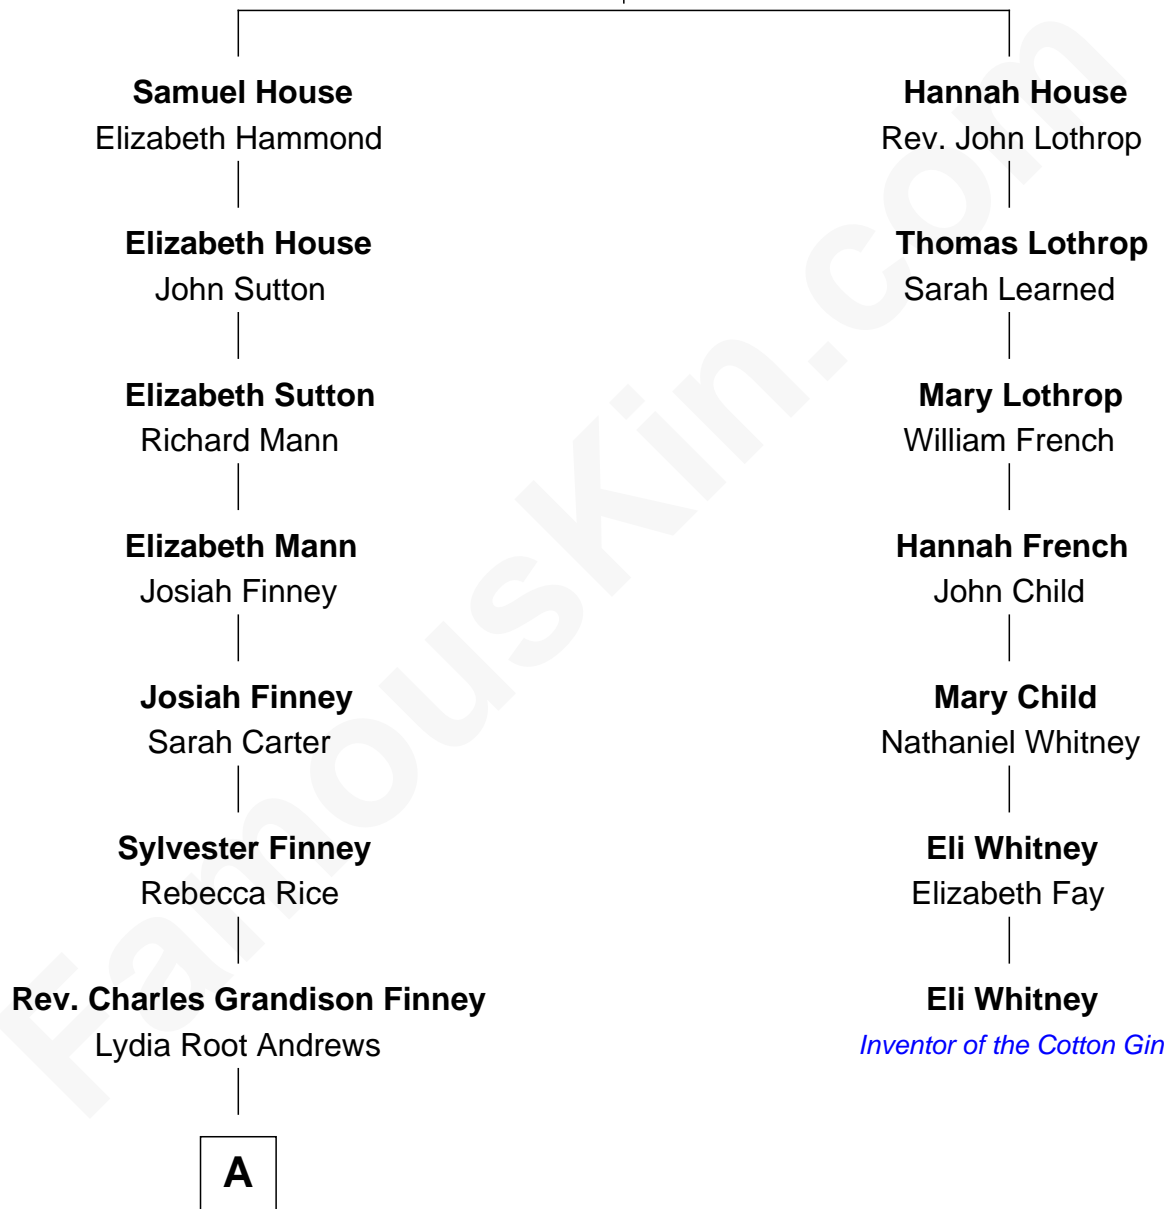

FamousKin.com Relationship Chart of

Allyn Cox
Muralist

6th cousin 3 times removed of

Eli Whitney

Inventor of the Cotton Gin

Rev. John House

Alice - - - - -

A

Helen Clarissa Finney
Gen. Jacob Dolson Cox

Kenyon Cox
Louise Howland King

Allyn Cox
Muralist

FamousKin.com