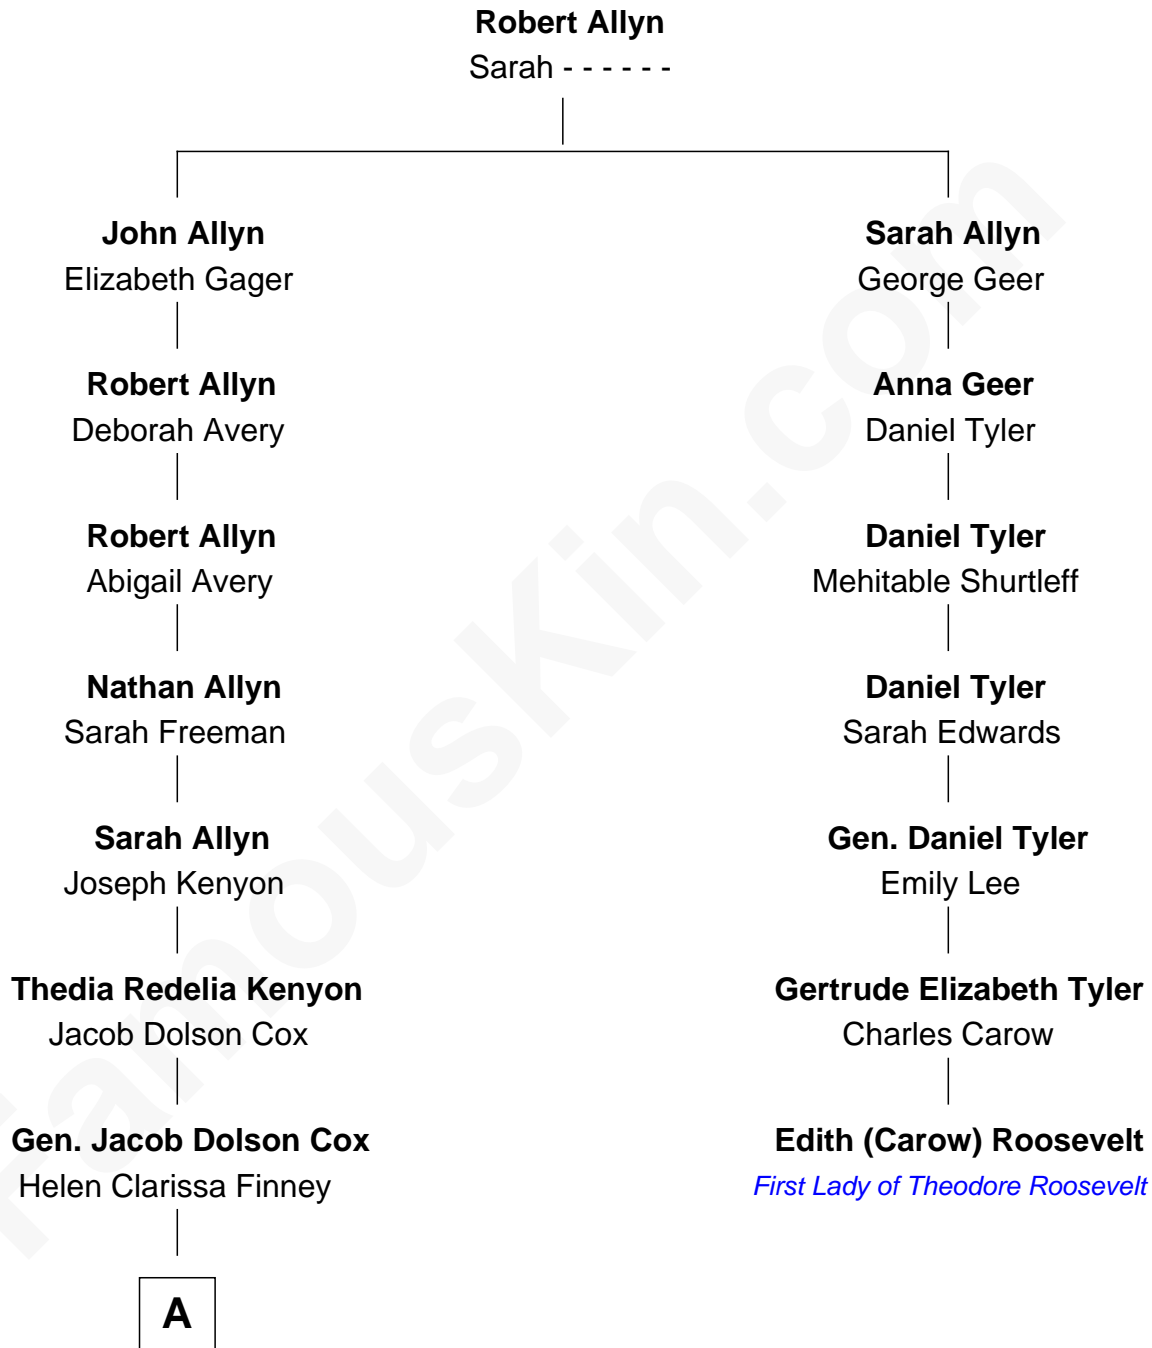

FamousKin.com
Relationship Chart of
Allyn Cox
Muralist

6th cousin 2 times removed of

Edith (Carow) Roosevelt
First Lady of President Theodore Roosevelt

A

—
Kenyon Cox
Louise Howland King

—
Allyn Cox
Muralist

FamousKin.com