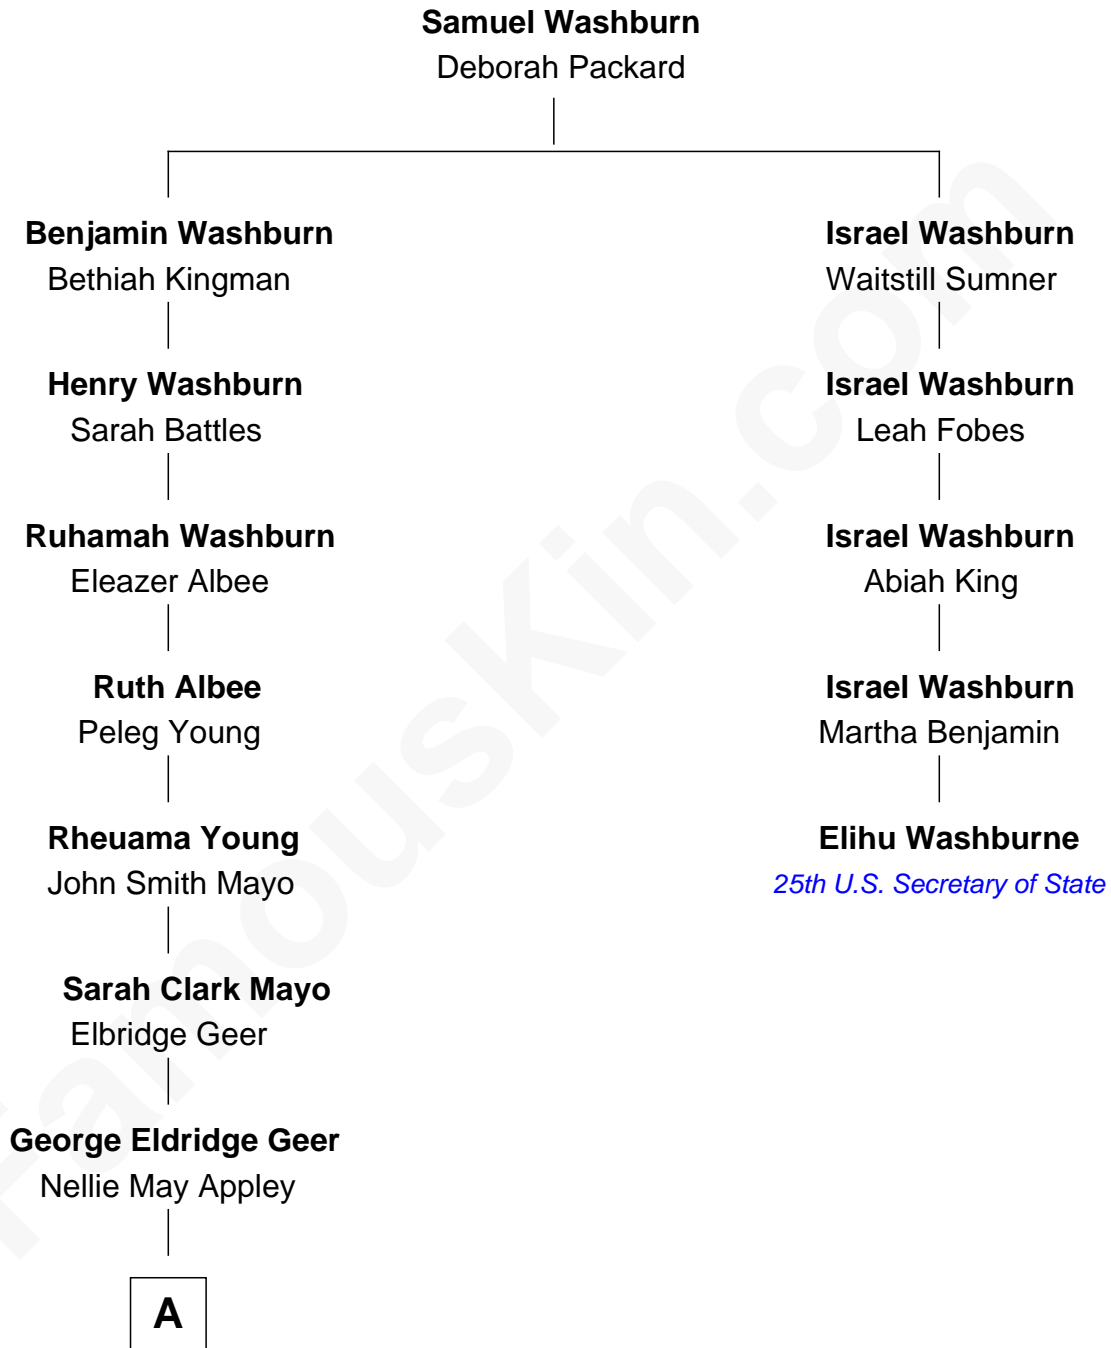

FamousKin.com Relationship Chart of

Annie Proulx

Novelist and Short Story Writer

4th cousin 5 times removed of

Elihu Washburne

25th U.S. Secretary of State

A

—
Sarah Mayo Geer

Lewis Ardian Gill

—
Lois Nellie Gill

George Napoleon Proulx

—
Annie Proulx

Novelist and Short Story Writer