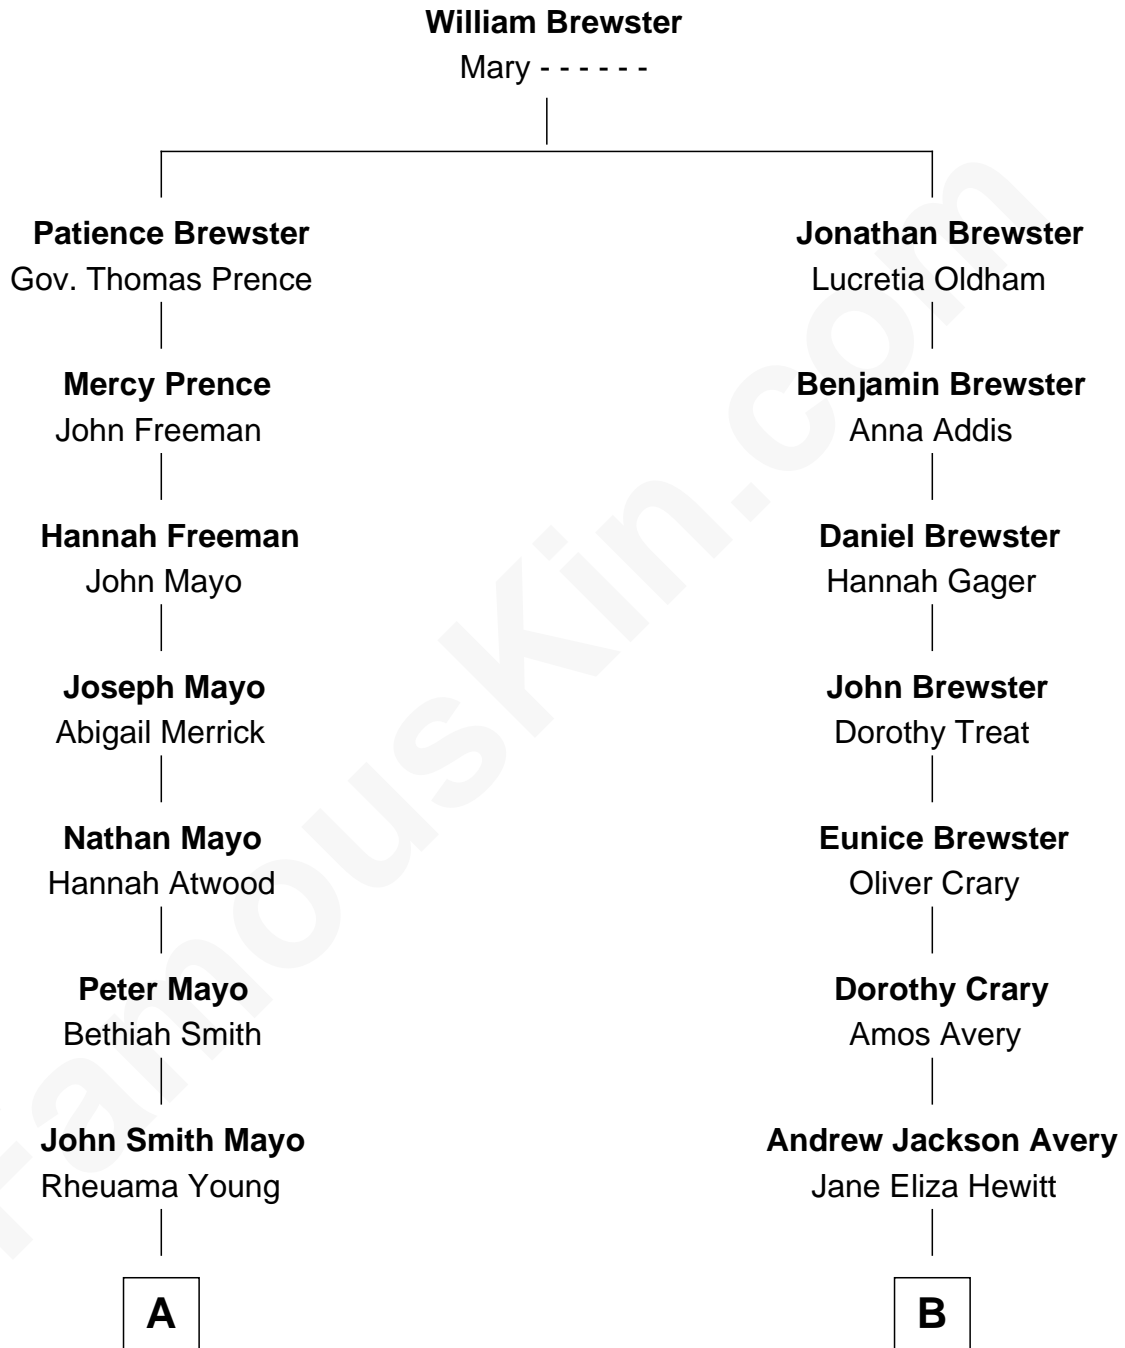

# FamousKin.com Relationship Chart of

**Annie Proulx**

*Novelist and Short Story Writer*

8th cousin 3 times removed of

**Ray Stanton Avery**

*Founder, Avery Dennison Corp.*

**A**

**Sarah Clark Mayo**

Elbridge Geer

**George Eldridge Geer**

Nellie May Appley

**Sarah Mayo Geer**

Lewis Ardian Gill

**Lois Nellie Gill**

George Napoleon Proulx

**Annie Proulx**

*Novelist and Short Story Writer*

**B**

**Oliver Perry Avery**

Emma Miller Dickinson

**Ray Stanton Avery**

*Founder, Avery Dennison Corp.*