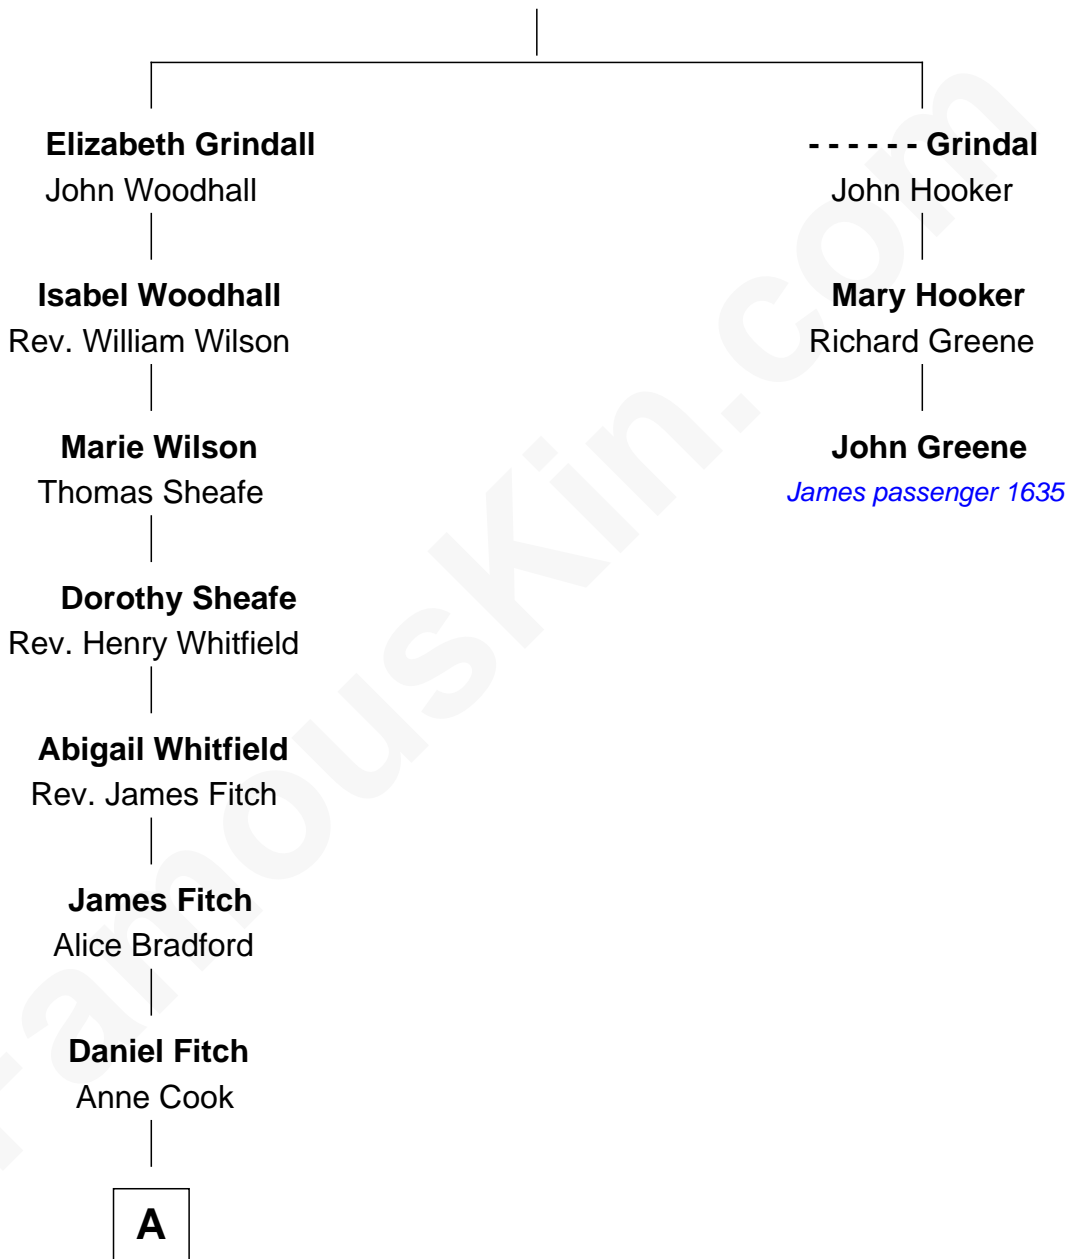

FamousKin.com Relationship Chart of

Annie Proulx

Novelist and Short Story Writer

2nd cousin 12 times removed of

John Greene

(c1594 - c1658/9) James passenger 1635

William Grindall

A

William Fitch

Mary Paine

Daniel Fitch

Mehitable Bushnell

Sarah Fitch

Chester Appley

Edwin Fitch Appley

Mary Jane Brown