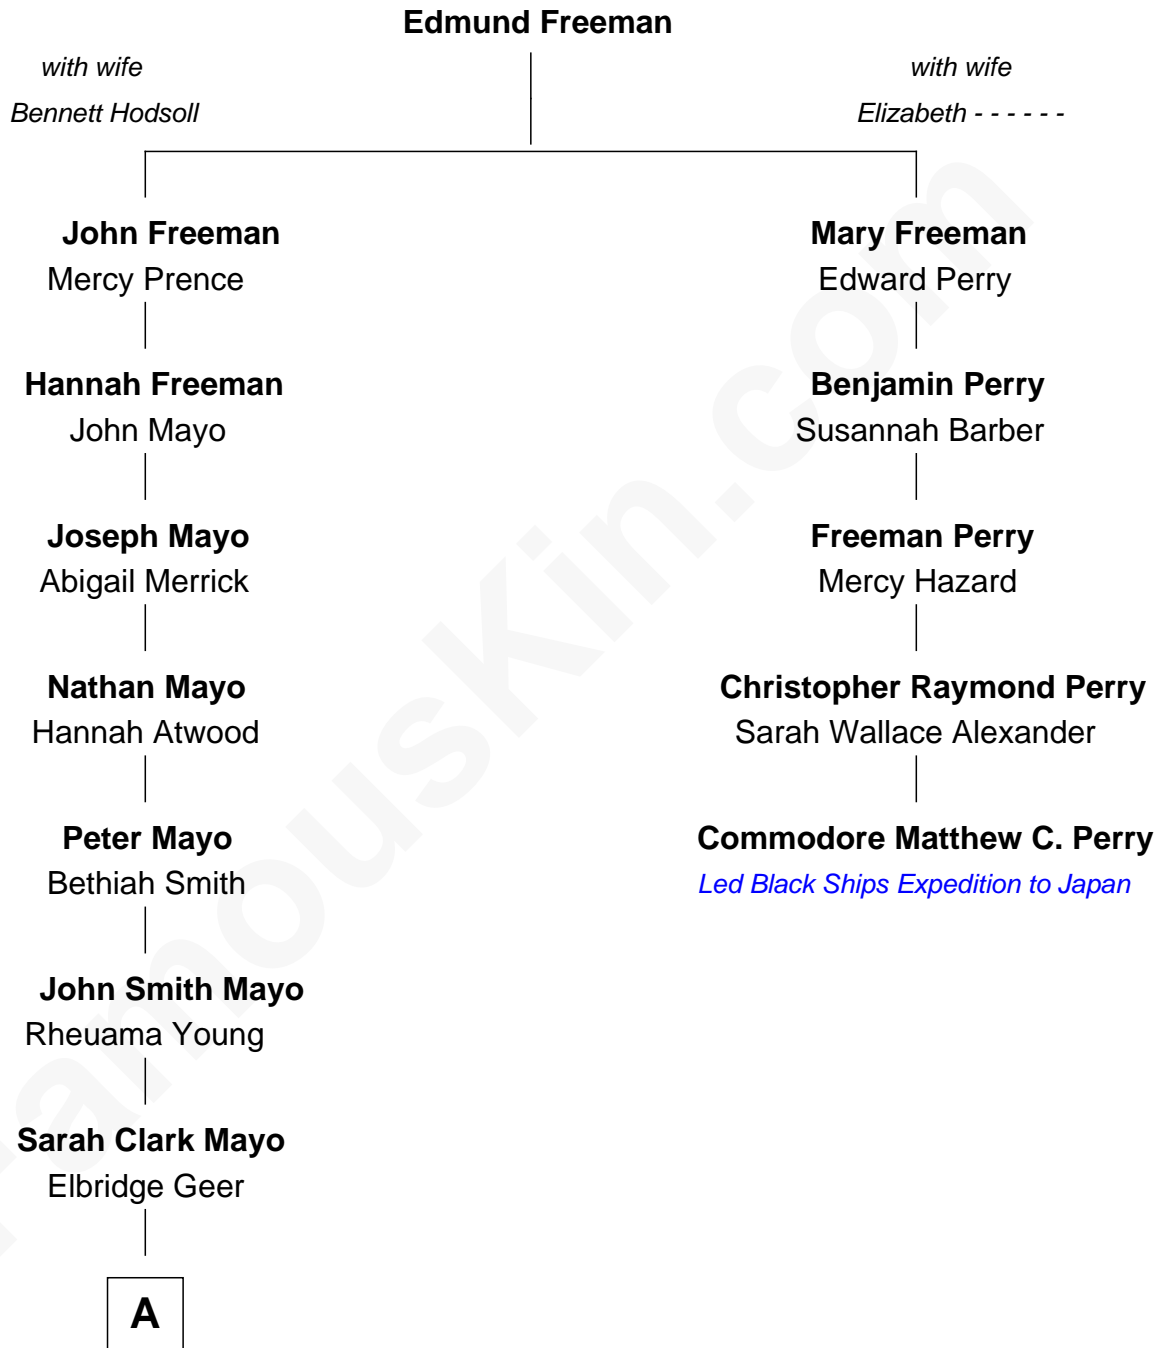

FamousKin.com

Relationship Chart of

Annie Proulx

Novelist and Short Story Writer

4th cousin 6 times removed of

Commodore Matthew C. Perry

Led Black Ships Expedition to Japan

A

—
George Eldridge Geer

Nellie May Appley

—
Sarah Mayo Geer

Lewis Ardian Gill

—
Lois Nellie Gill

George Napoleon Proulx

—
Annie Proulx

Novelist and Short Story Writer