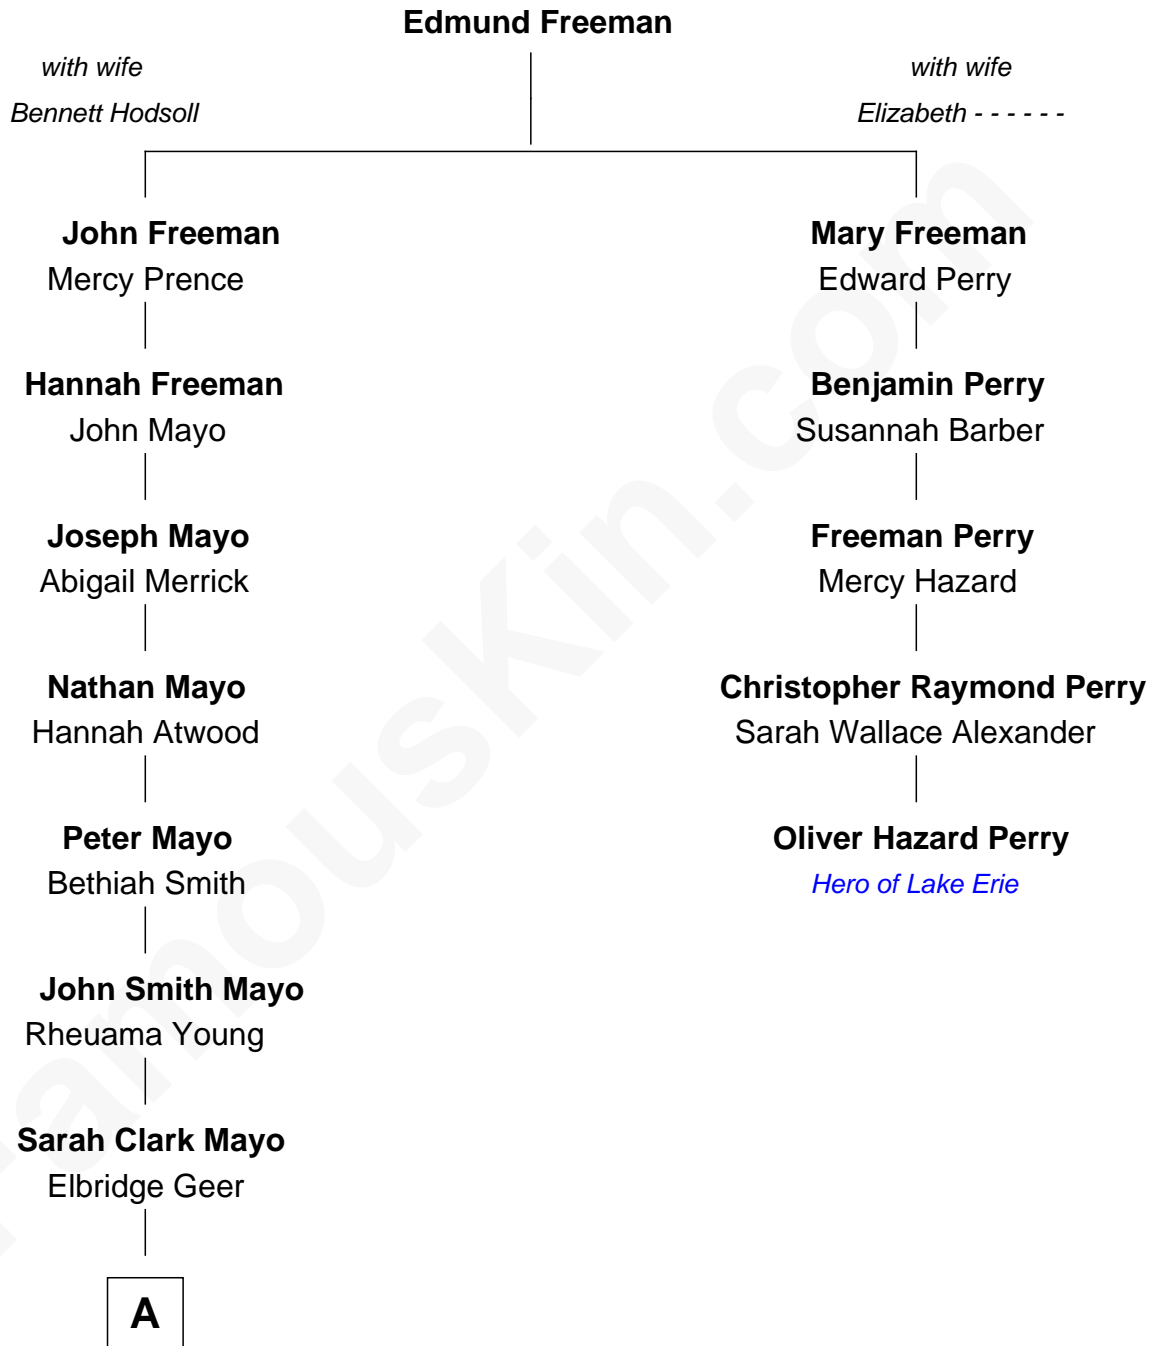

FamousKin.com Relationship Chart of

Annie Proulx

Novelist and Short Story Writer

4th cousin 6 times removed of

Oliver Hazard Perry

Hero of Lake Erie during the War of 1812

A

—
George Eldridge Geer

Nellie May Appley

—
Sarah Mayo Geer

Lewis Ardian Gill

—
Lois Nellie Gill

George Napoleon Proulx

—
Annie Proulx

Novelist and Short Story Writer