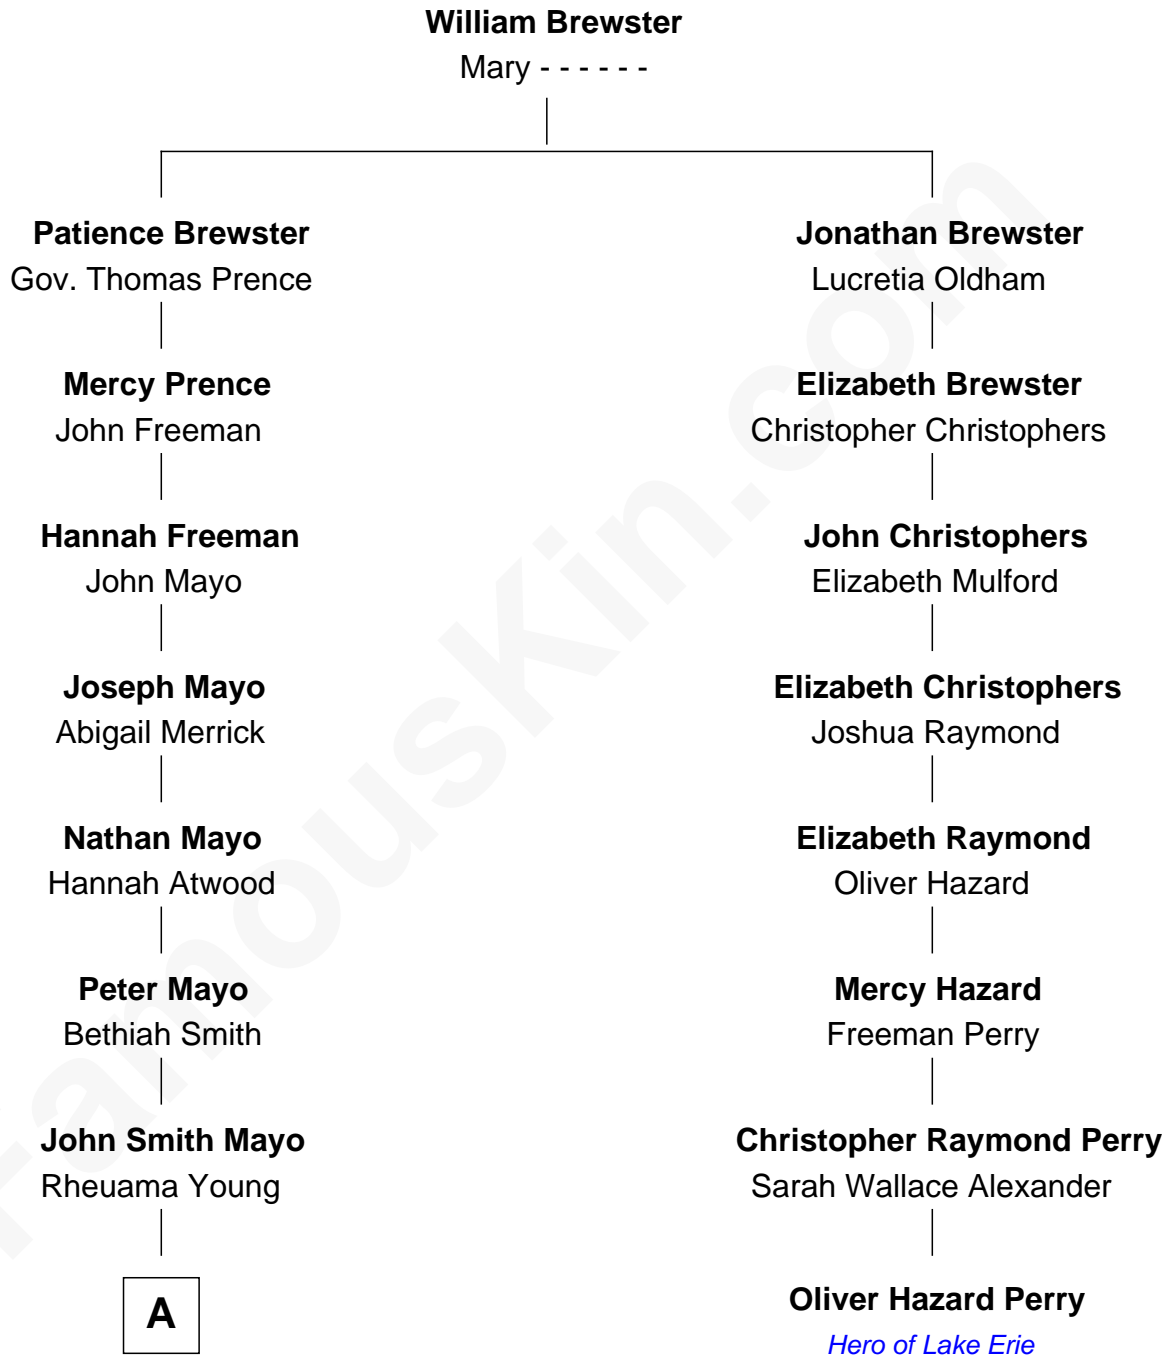

# FamousKin.com Relationship Chart of

**Annie Proulx**

*Novelist and Short Story Writer*

7th cousin 4 times removed of

**Oliver Hazard Perry**

*Hero of Lake Erie during the War of 1812*

**A**

—  
**Sarah Clark Mayo**

Elbridge Geer

—  
**George Eldridge Geer**

Nellie May Appley

—  
**Sarah Mayo Geer**

Lewis Ardian Gill

—  
**Lois Nellie Gill**

George Napoleon Proulx

—  
**Annie Proulx**