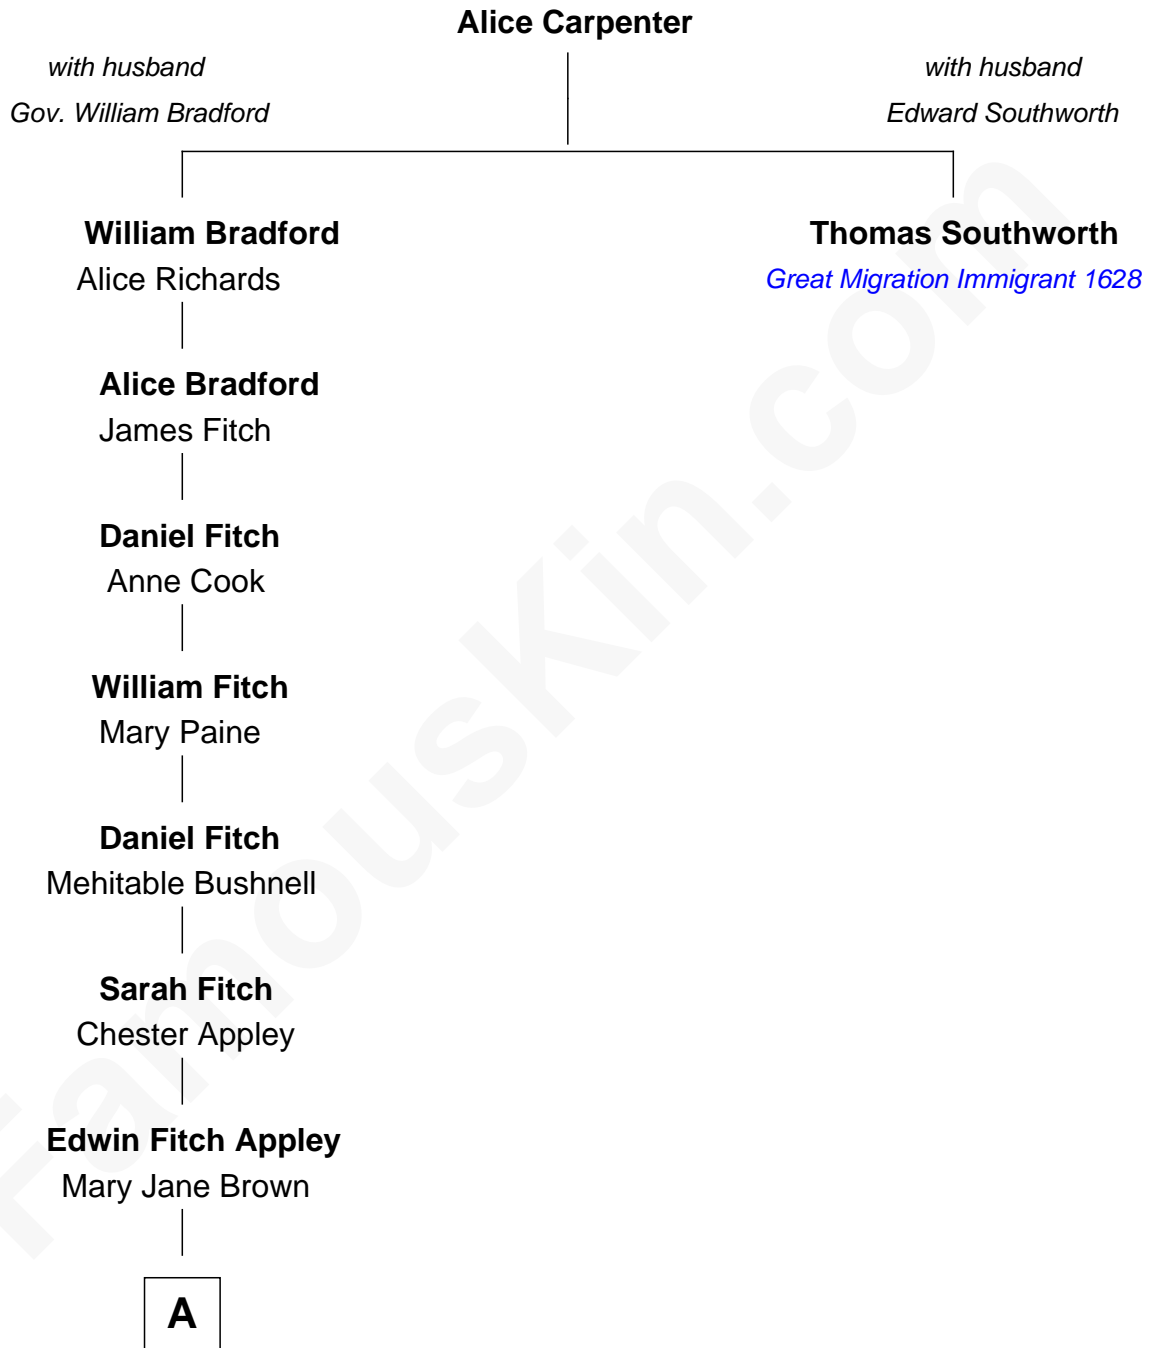

# FamousKin.com Relationship Chart of

**Annie Proulx**

*Novelist and Short Story Writer*

**8th great-grandniece of**

**Thomas Southworth**

*(c1617-1669) Great Migration Immigrant 1628*

**A**

—  
**Nellie May Appley**  
George Eldridge Geer

—  
**Sarah Mayo Geer**  
Lewis Ardian Gill

—  
**Lois Nellie Gill**  
George Napoleon Proulx

—  
**Annie Proulx**  
*Novelist and Short Story Writer*