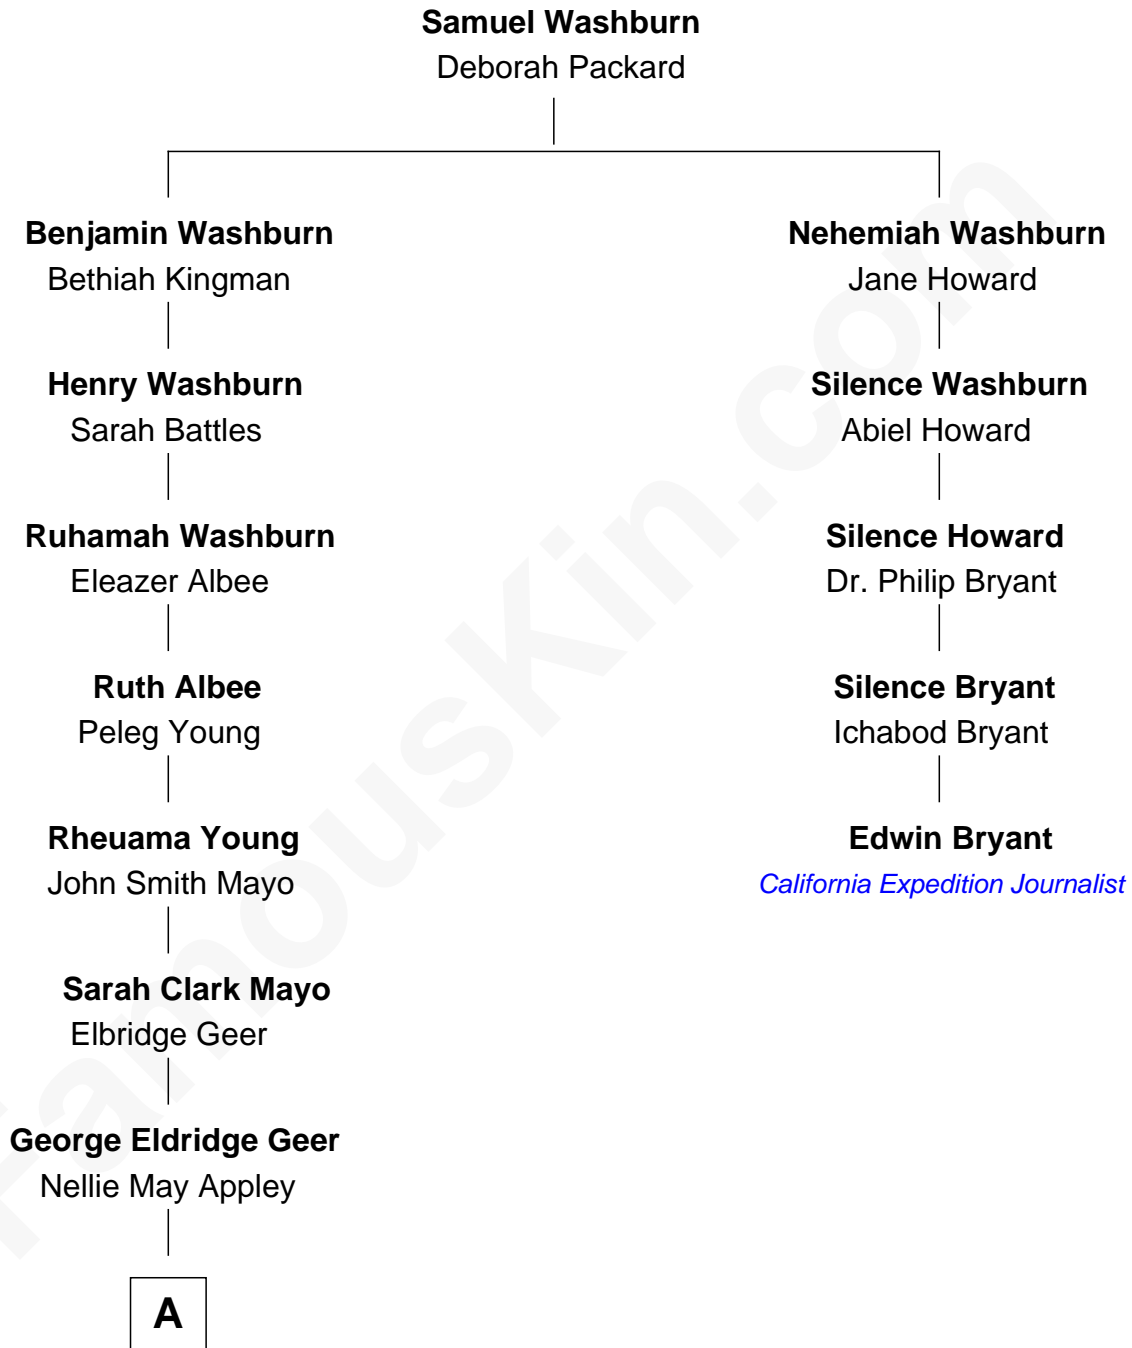

FamousKin.com Relationship Chart of

Annie Proulx

Novelist and Short Story Writer

4th cousin 5 times removed of

Edwin Bryant

California Expedition Journalist

A

—
Sarah Mayo Geer

Lewis Ardian Gill

—
Lois Nellie Gill

George Napoleon Proulx

—
Annie Proulx

Novelist and Short Story Writer