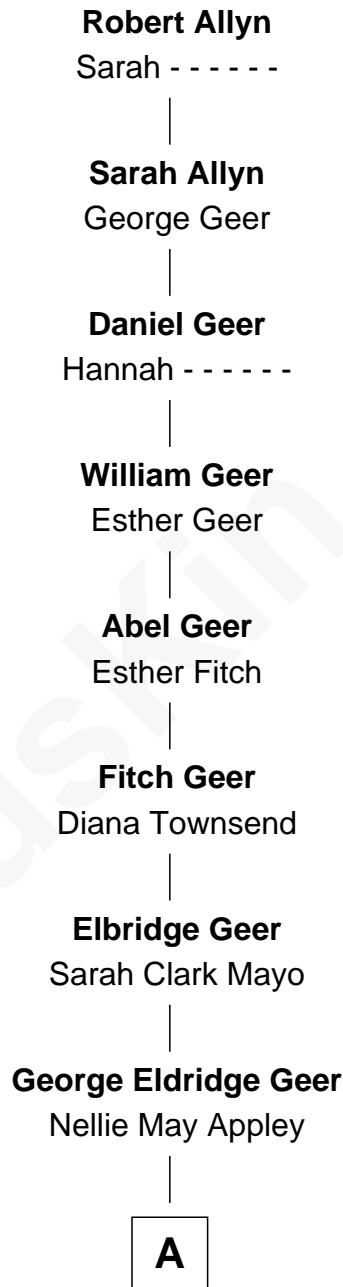

# FamousKin.com Relationship Chart of

**Annie Proulx**

*Novelist and Short Story Writer*

**8th Great-granddaughter of**

**Robert Allyn**

*(c1616 - c1683) Great Migration Immigrant 1636*

**A**

—  
**Sarah Mayo Geer**

Lewis Ardian Gill

—  
**Lois Nellie Gill**

George Napoleon Proulx

—  
**Annie Proulx**

*Novelist and Short Story Writer*