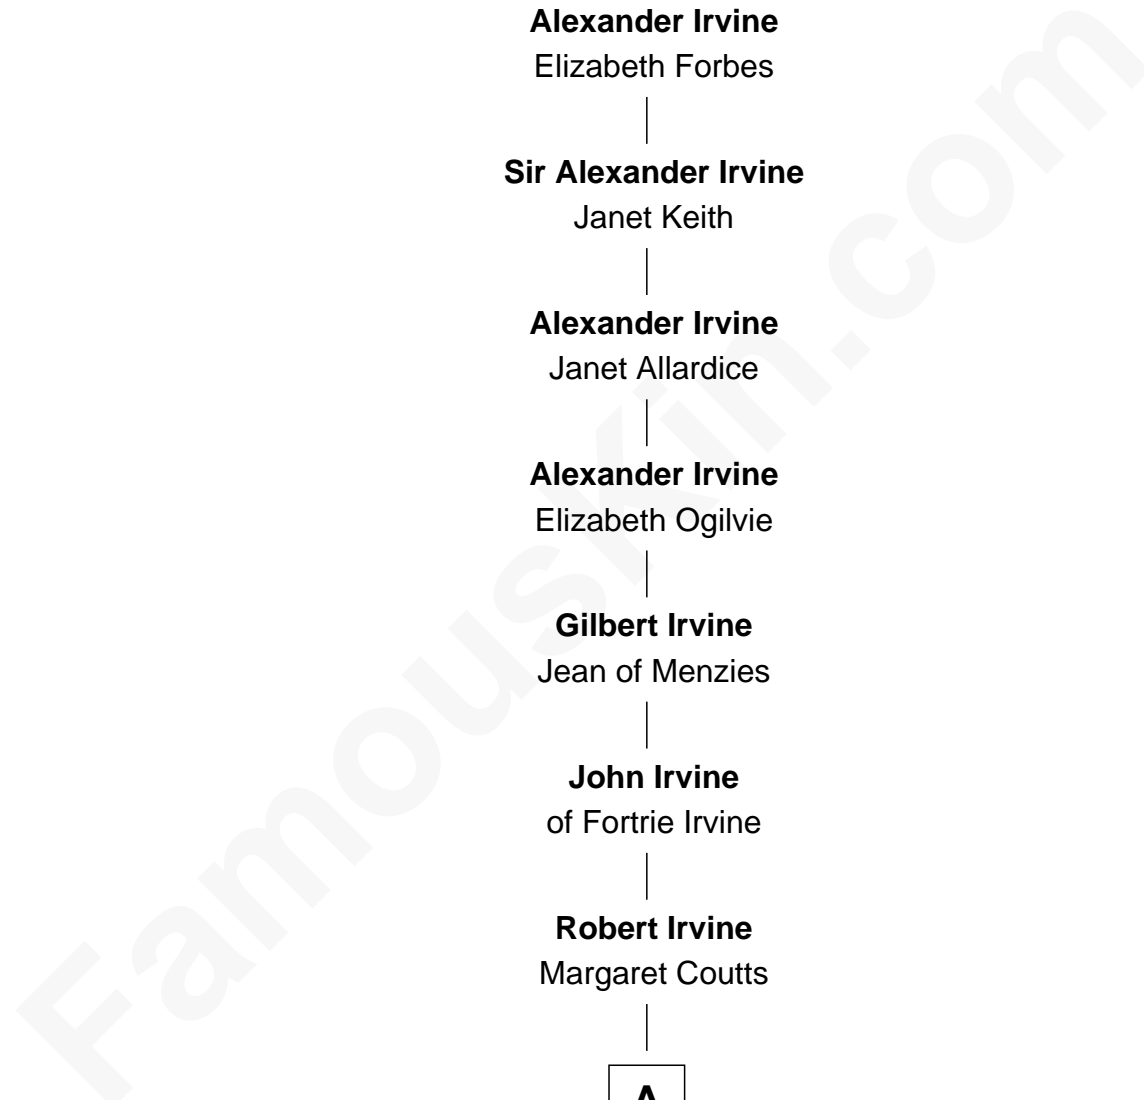

**FamousKin.com**  
**Relationship Chart of**  
 ----- **Abernethy**

12th Great-grandmother of

**Eleanor Roosevelt**

*First Lady of President Franklin D. Roosevelt*

----- **Abernethy**

Sir Alexander Irvine

**Alexander Irvine**

Elizabeth Forbes

**Sir Alexander Irvine**

Janet Keith

**Alexander Irvine**

Janet Allardice

**Alexander Irvine**

Elizabeth Ogilvie

**Gilbert Irvine**

Jean of Menzies

**John Irvine**

of Fortrie Irvine

**Robert Irvine**

Margaret Coutts

**A**

**A**

**Charles Irvine**  
Euphemia Douglass

**Dr. John Irvine**  
Ann Elizabeth Baillie

**Anne Irvine**  
James Bulloch

**James Stephens Bulloch**  
Martha Stewart

**Martha Bulloch**  
Theodore Roosevelt

**Elliott Roosevelt**  
Anna Rebecca Hall