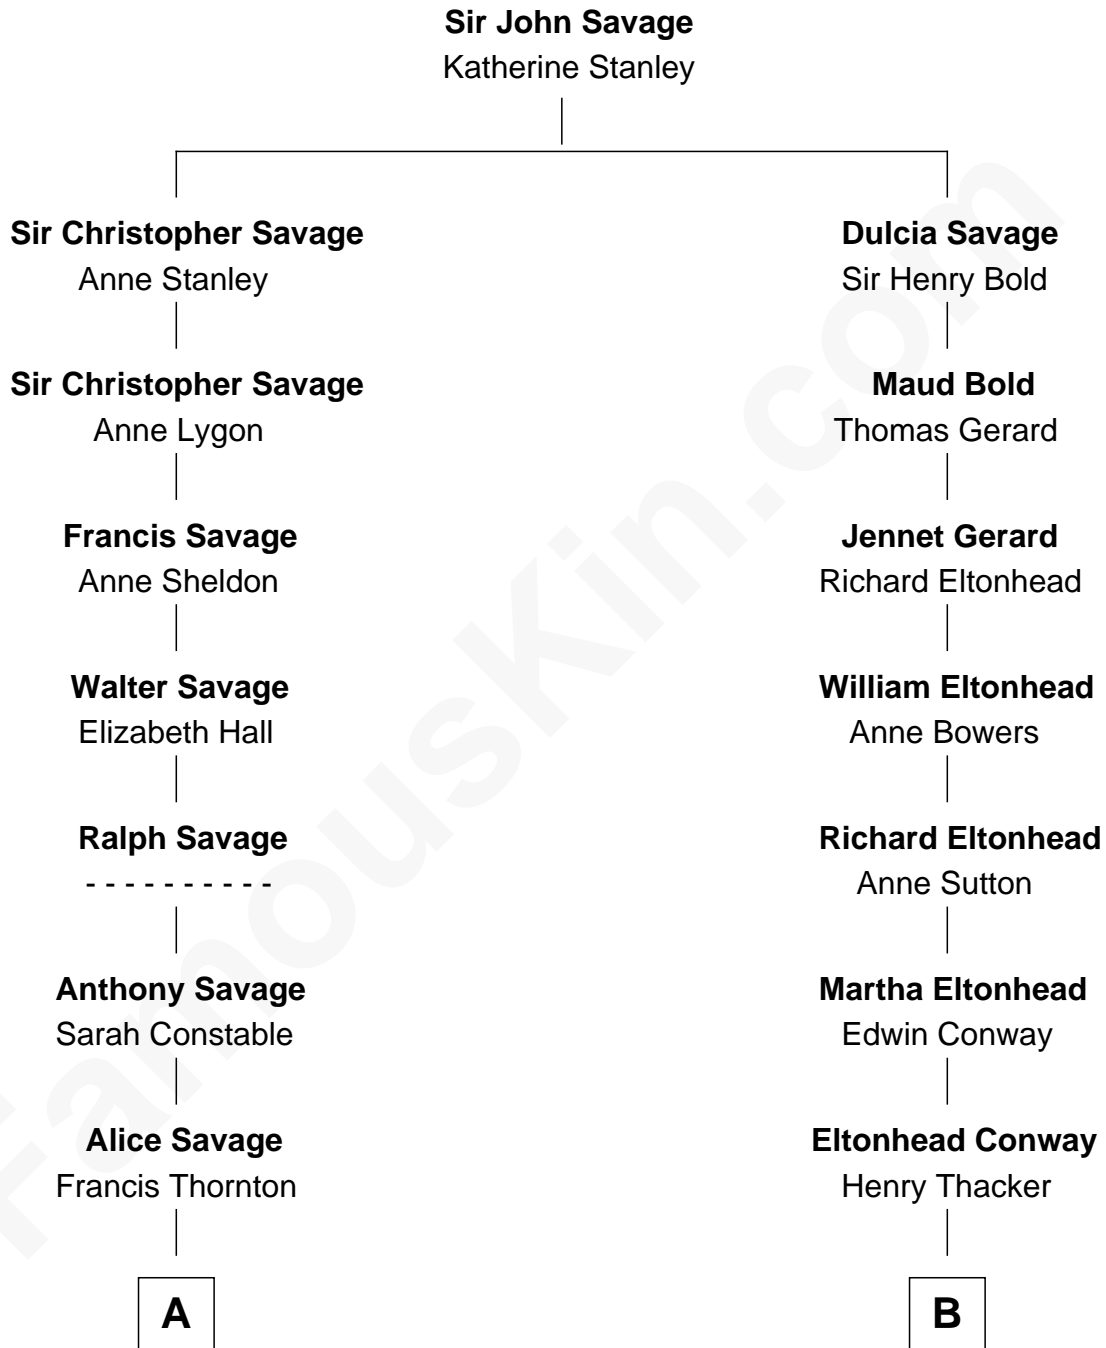

FamousKin.com
Relationship Chart of
General George S. Patton
U.S. Army - World War II

14th cousin 4 times removed of

Barack Obama
44th U.S. President

C

Stanley Ann Dunham
Barack Hussein Obama

Barack Obama
44th U.S. President

FamousKin.com