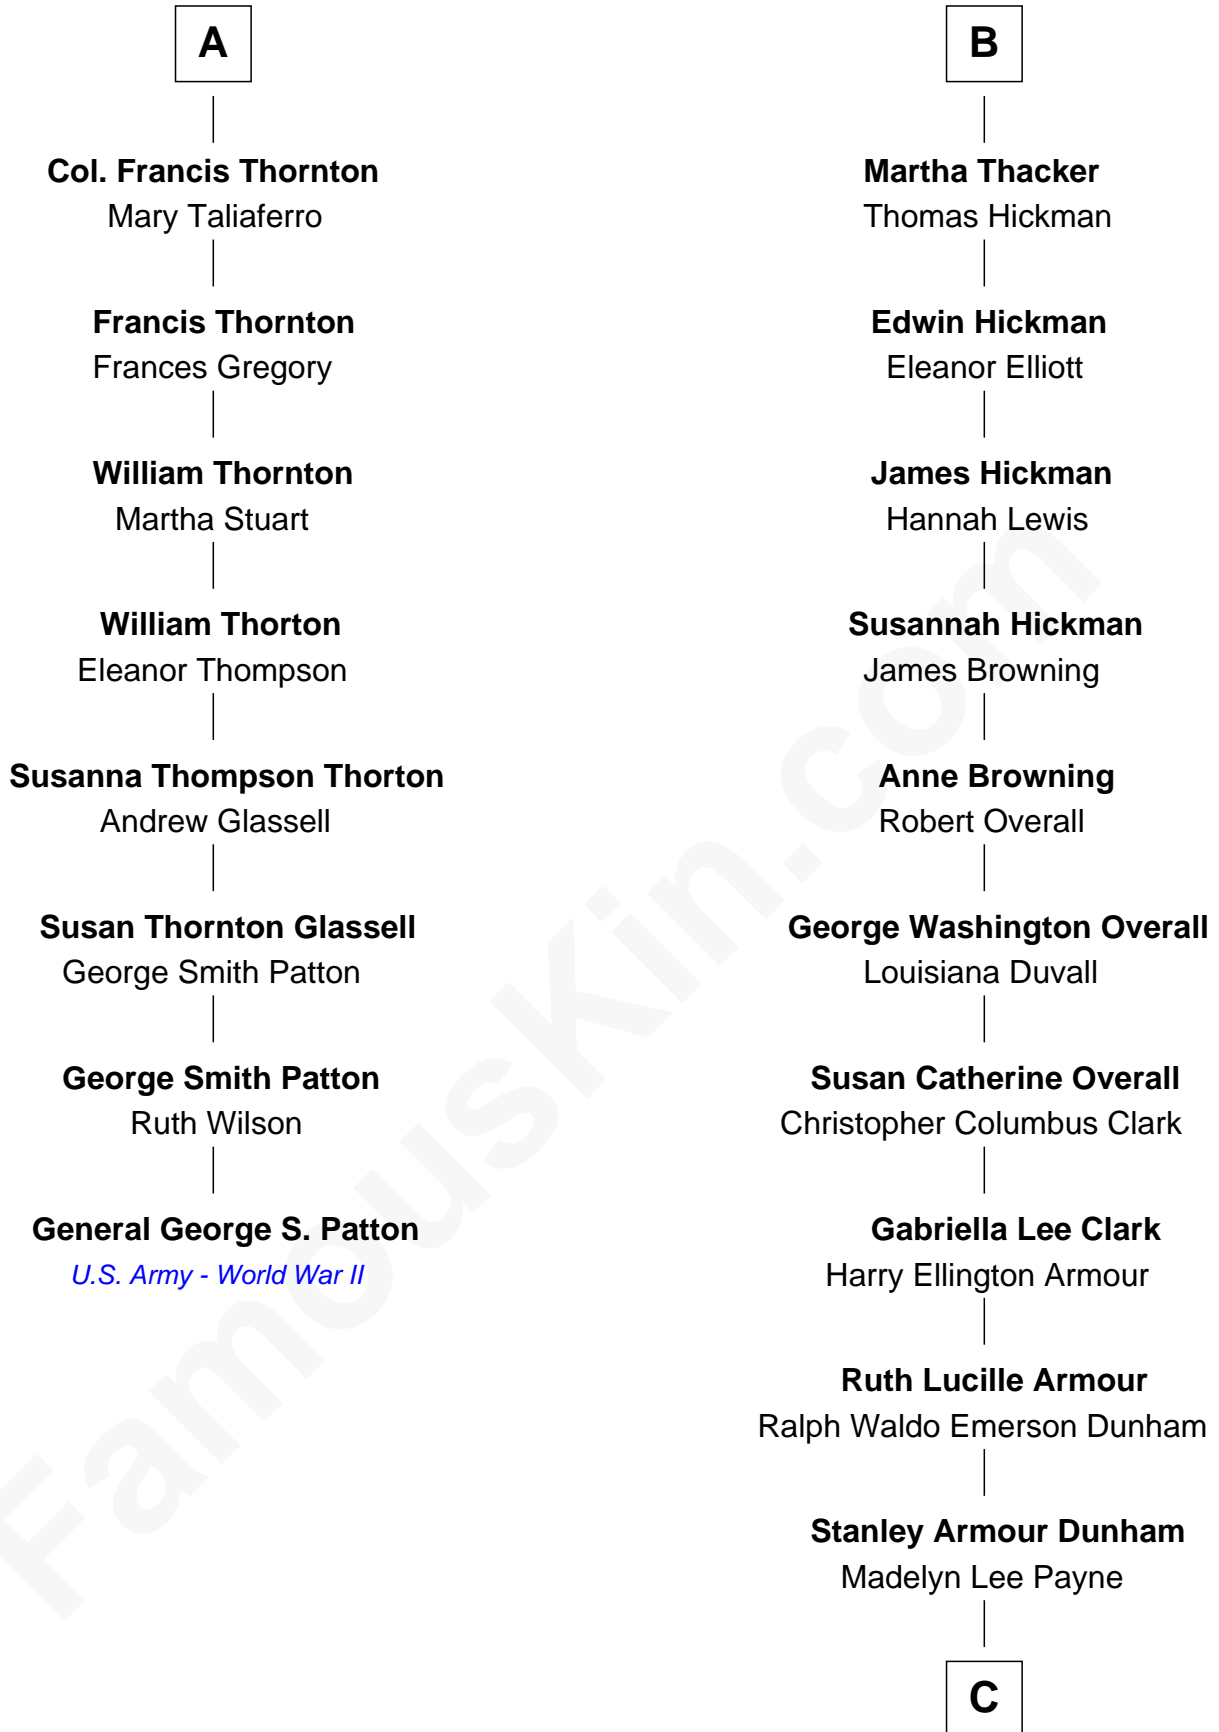

FamousKin.com
Relationship Chart of
General George S. Patton
U.S. Army - World War II

14th cousin 4 times removed of

Barack Obama
44th U.S. President

C

Stanley Ann Dunham
Barack Hussein Obama

Barack Obama
44th U.S. President

FamousKin.com