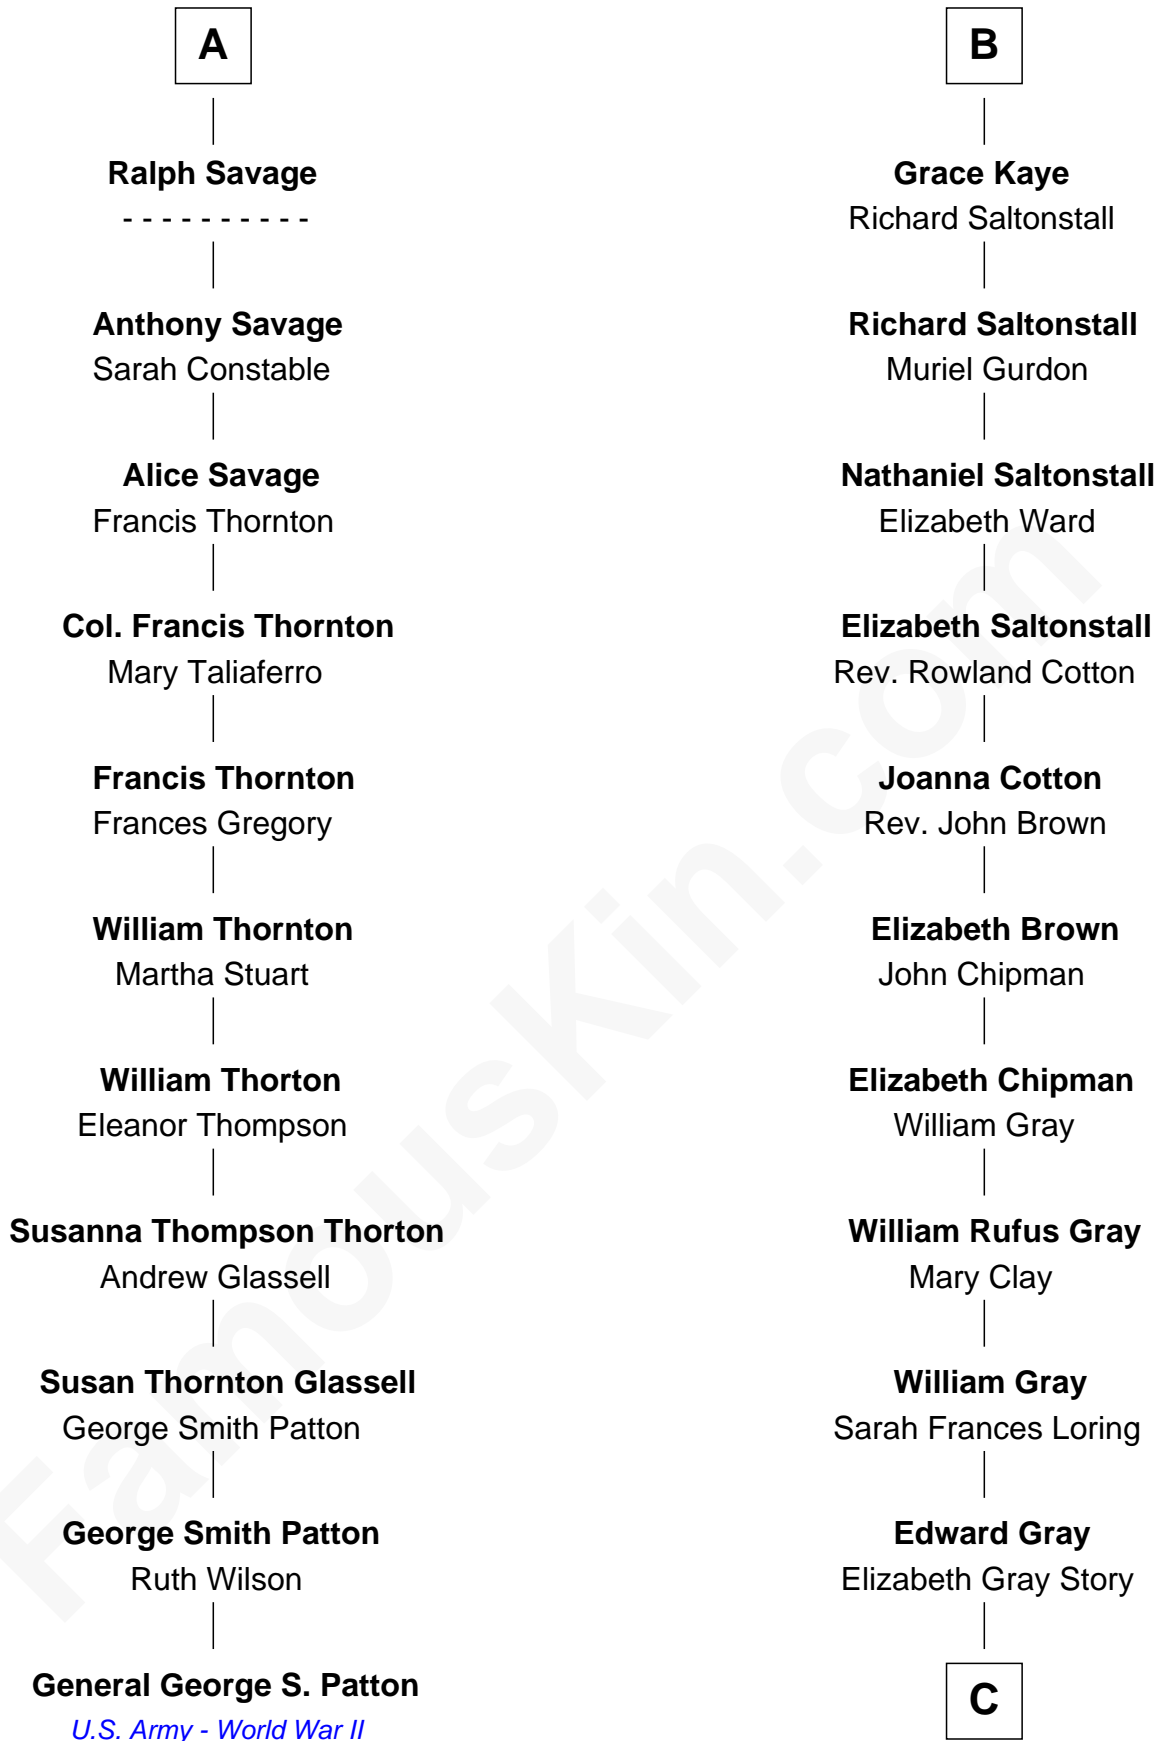

FamousKin.com
Relationship Chart of
General George S. Patton
U.S. Army - World War II

17th cousin 2 times removed of

Story Musgrave
NASA Astronaut

Sir Thomas Aylesbury
 Katherine Pabenham

C

Marguerite Gray
John Butler Swann

Marguerite Swann
Percy Musgrave

Story Musgrave
NASA Astronaut

FamousKin.com