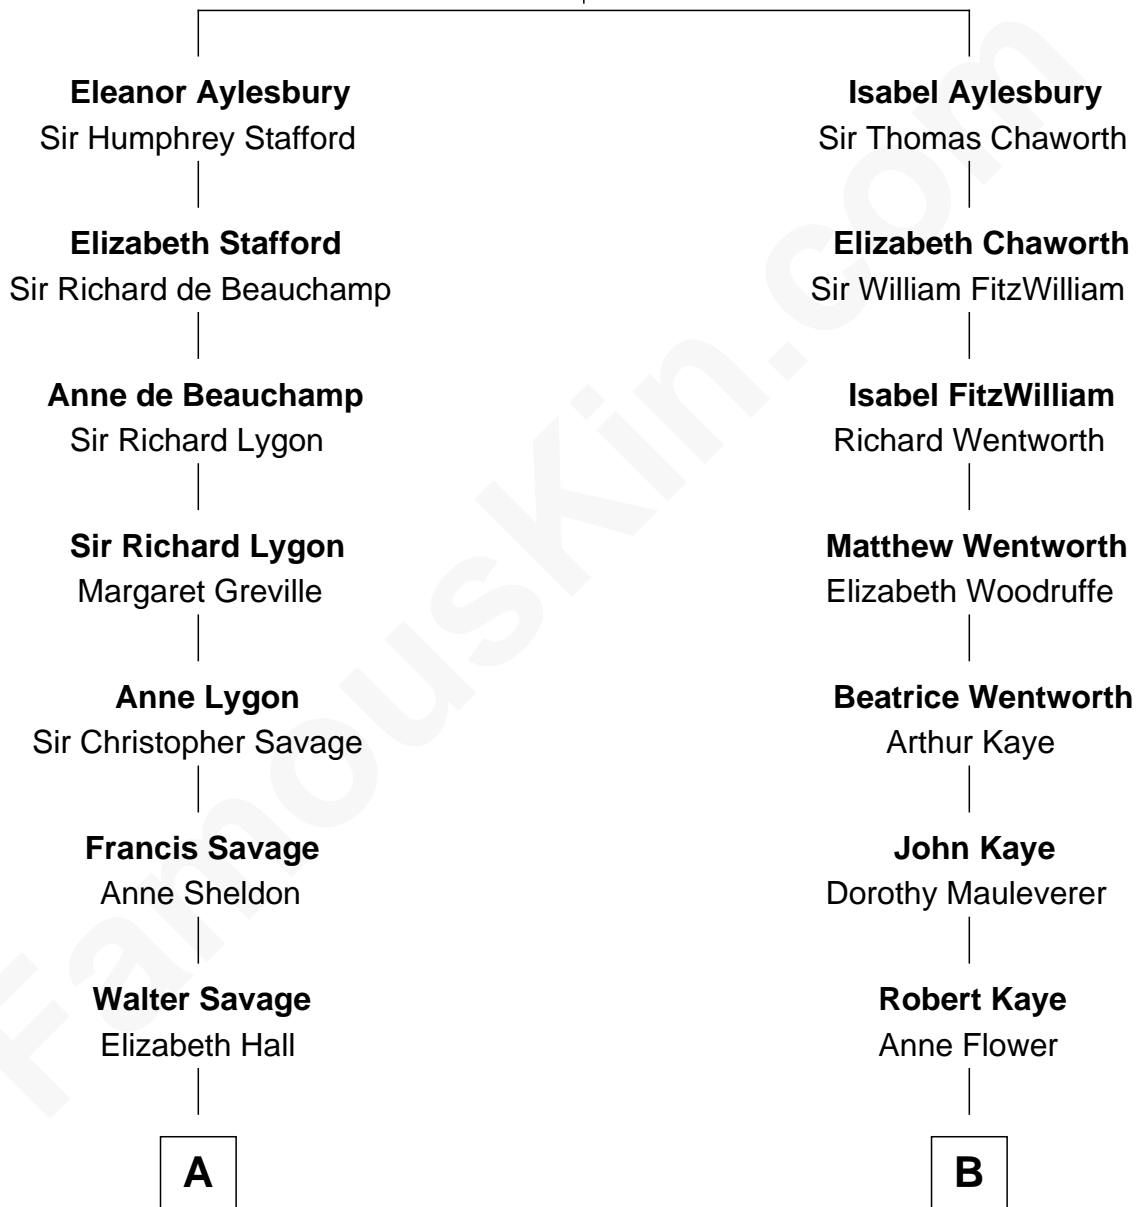

FamousKin.com
Relationship Chart of
General George S. Patton
U.S. Army - World War II

17th cousin 2 times removed of

Story Musgrave
NASA Astronaut

Sir Thomas Aylesbury
 Katherine Pabenham

C

Marguerite Gray
John Butler Swann

Marguerite Swann
Percy Musgrave

Story Musgrave
NASA Astronaut

FamousKin.com