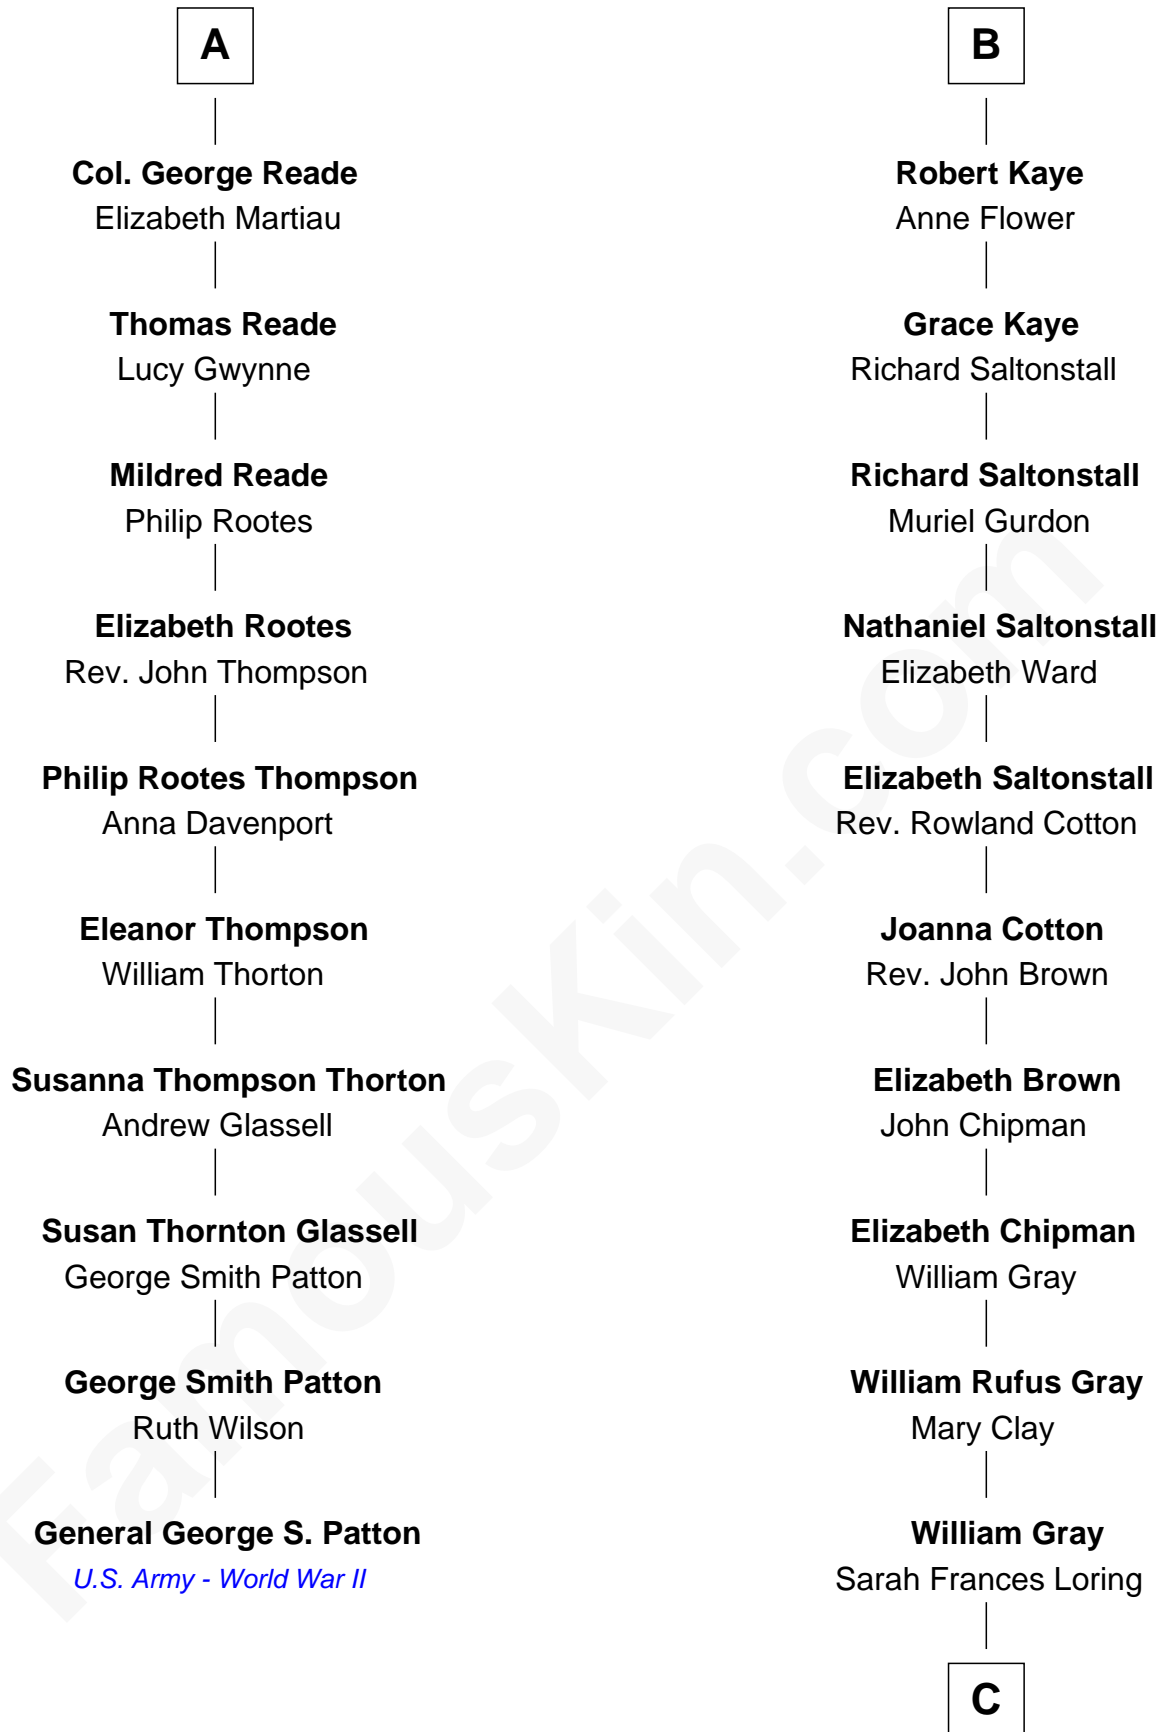

FamousKin.com
Relationship Chart of
General George S. Patton
U.S. Army - World War II

16th cousin 4 times removed of

Story Musgrave
NASA Astronaut

C

Edward Gray

Elizabeth Gray Story

Marguerite Gray

John Butler Swann

Marguerite Swann

Percy Musgrave

Story Musgrave

NASA Astronaut

FamousKin.com