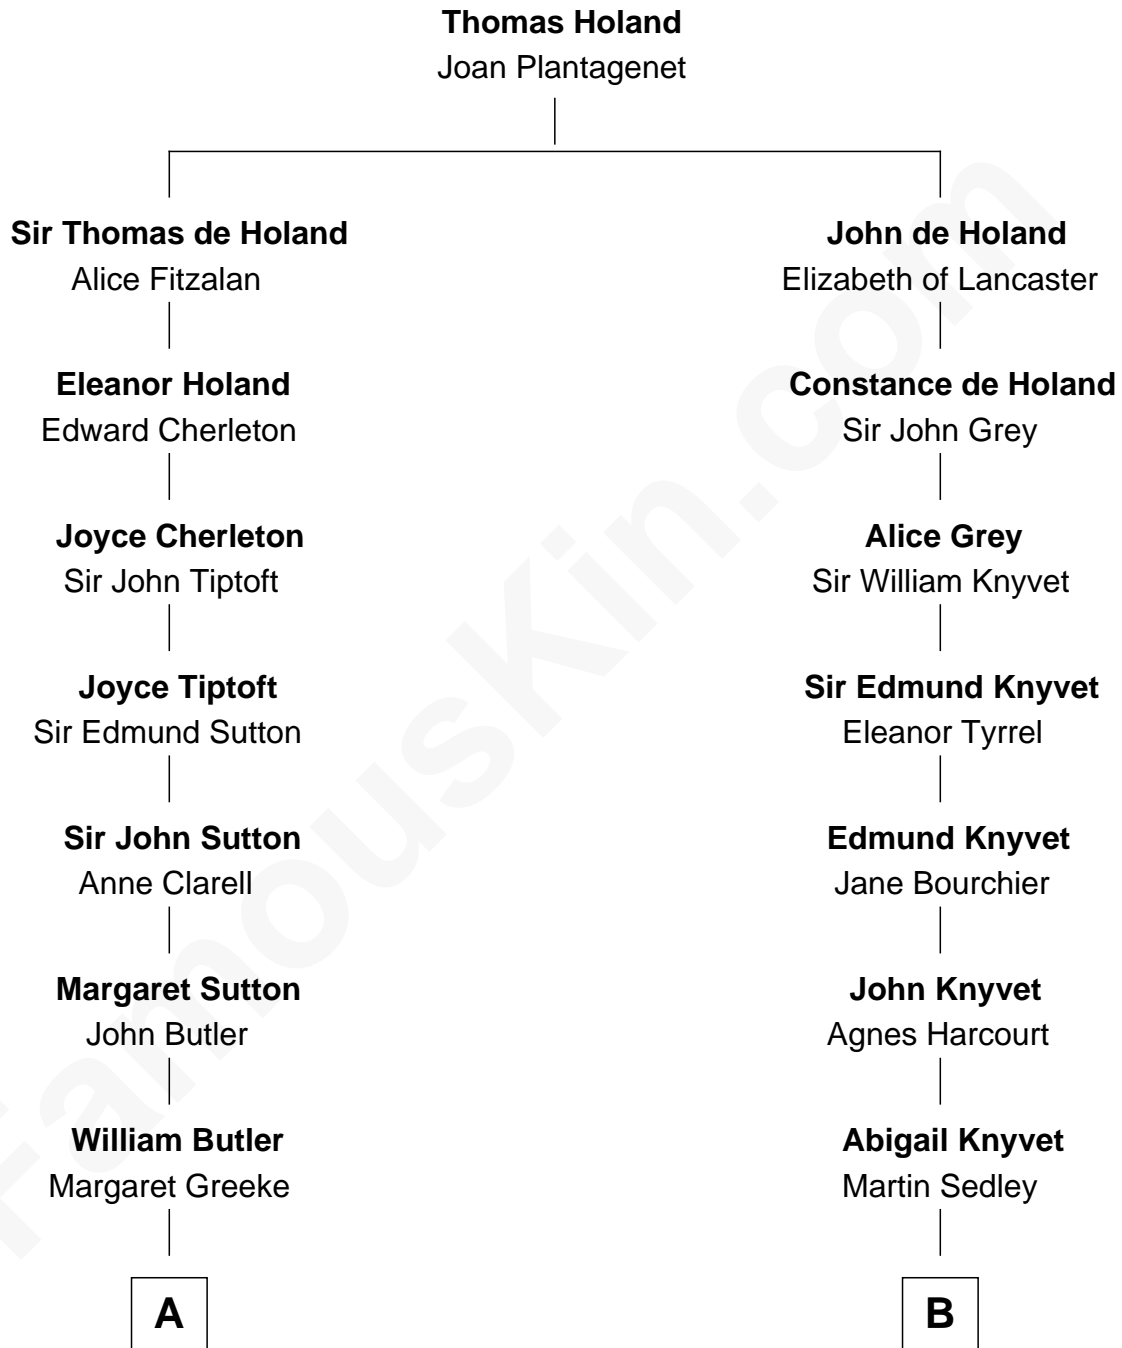

**FamousKin.com**  
**Relationship Chart of**  
**General George S. Patton**  
*U.S. Army - World War II*

18th cousin 1 time removed of

**Story Musgrave**  
*NASA Astronaut*

FamousKin.com