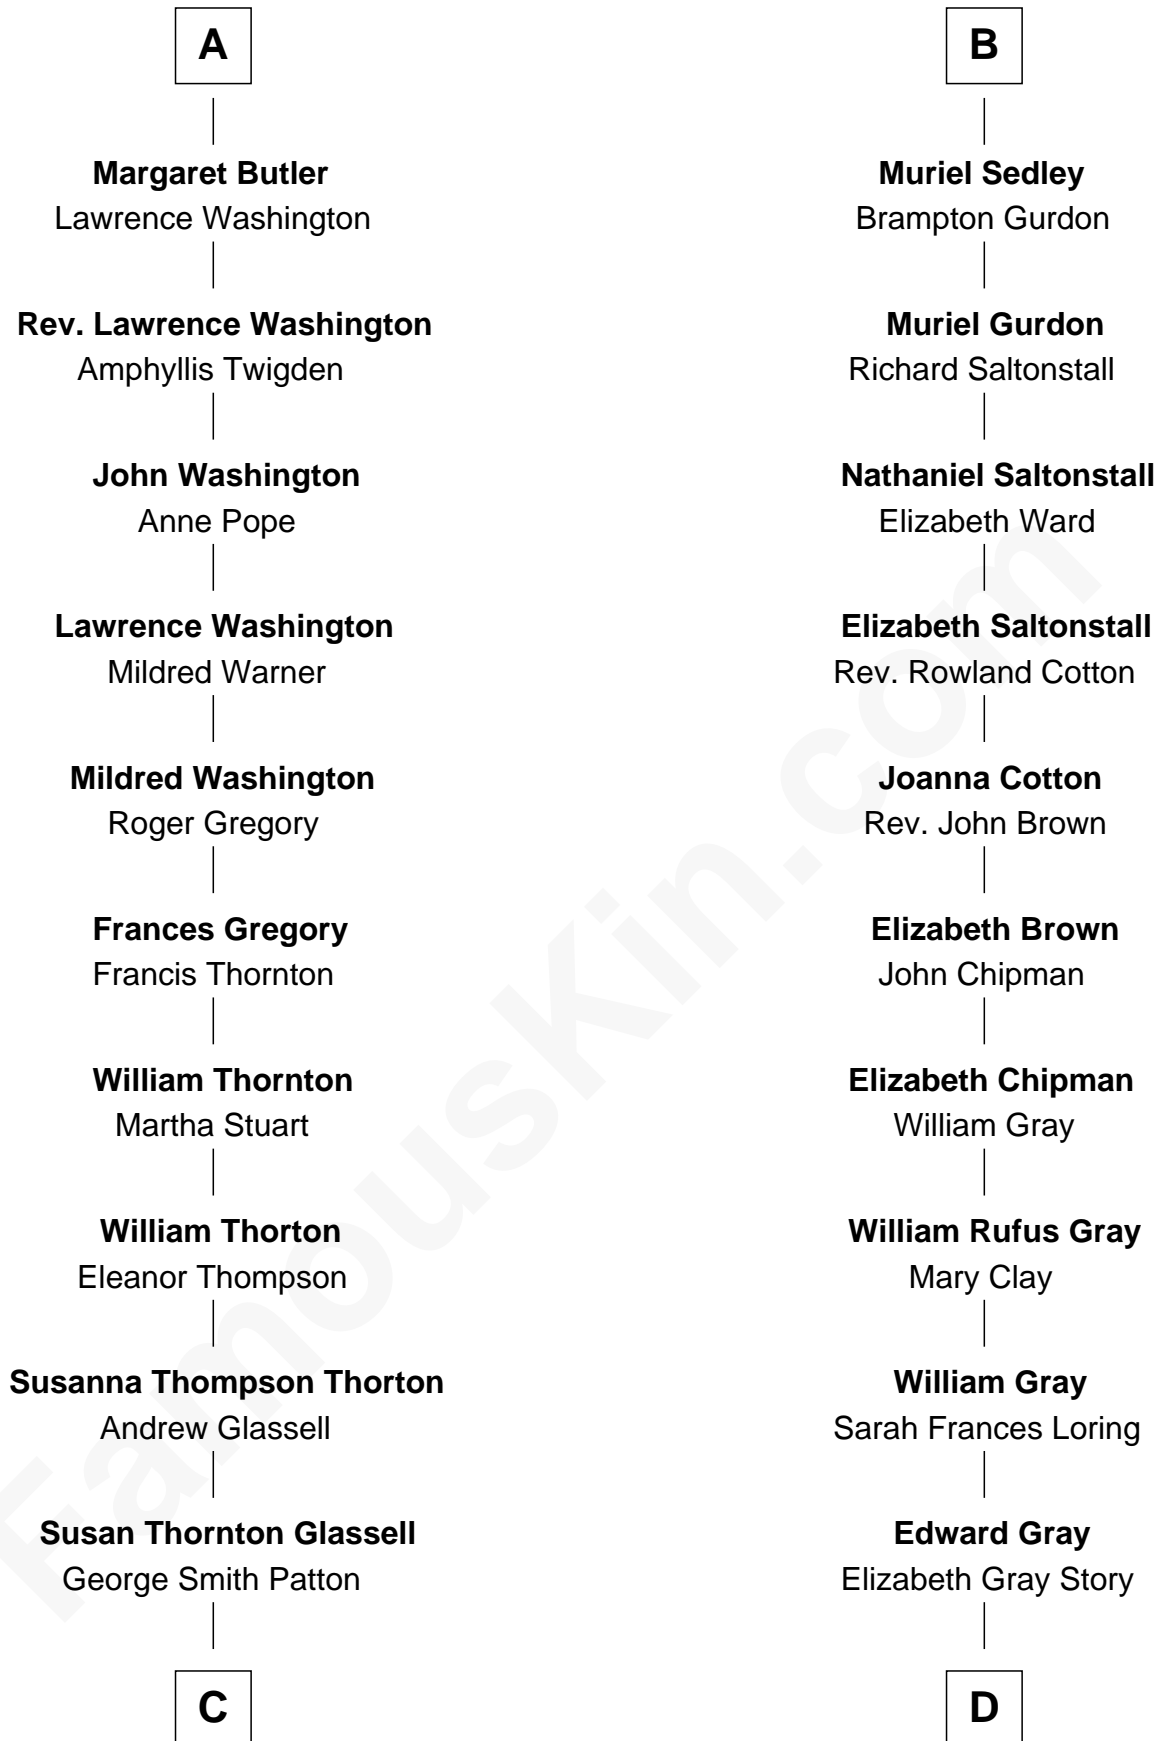

**FamousKin.com**  
**Relationship Chart of**  
**General George S. Patton**  
*U.S. Army - World War II*

18th cousin 1 time removed of

**Story Musgrave**  
*NASA Astronaut*

FamousKin.com