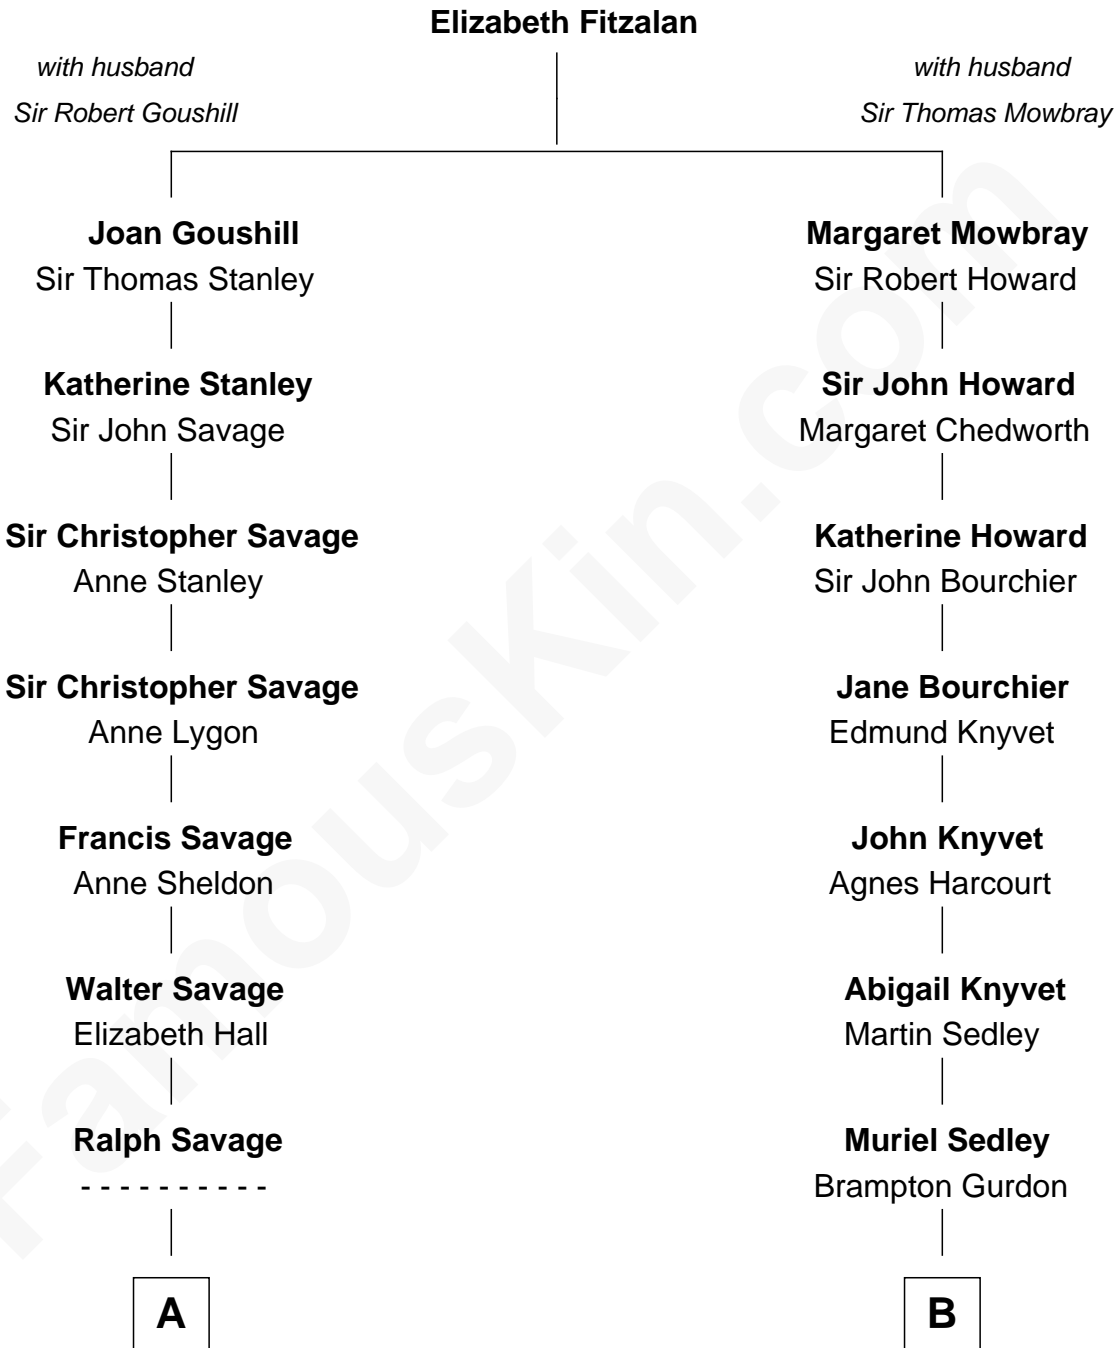

FamousKin.com
Relationship Chart of
General George S. Patton
U.S. Army - World War II

16th cousin 2 times removed of

Story Musgrave
NASA Astronaut

C

|
Marguerite Swann

Percy Musgrave

|
Story Musgrave

NASA Astronaut

FamousKin.com