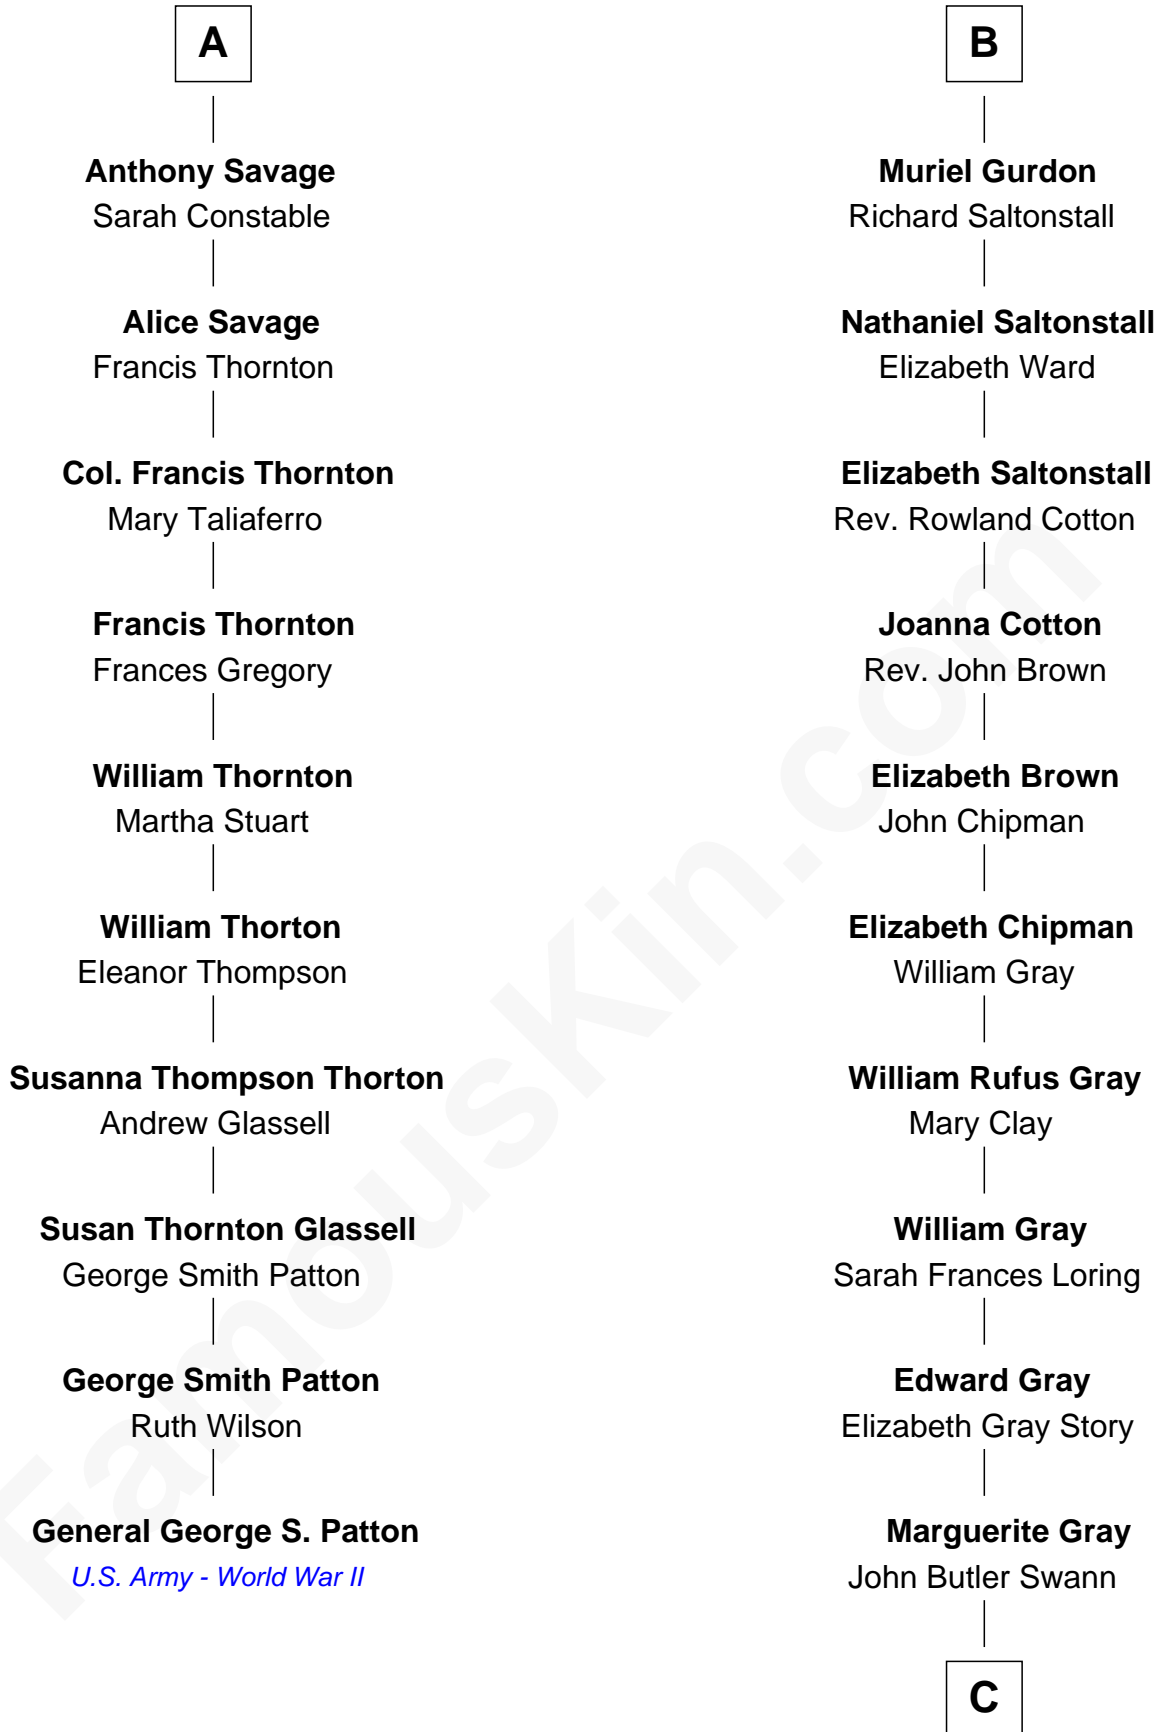

FamousKin.com
Relationship Chart of
General George S. Patton
U.S. Army - World War II

16th cousin 2 times removed of

Story Musgrave
NASA Astronaut

C

|
Marguerite Swann

Percy Musgrave

|
Story Musgrave

NASA Astronaut

FamousKin.com