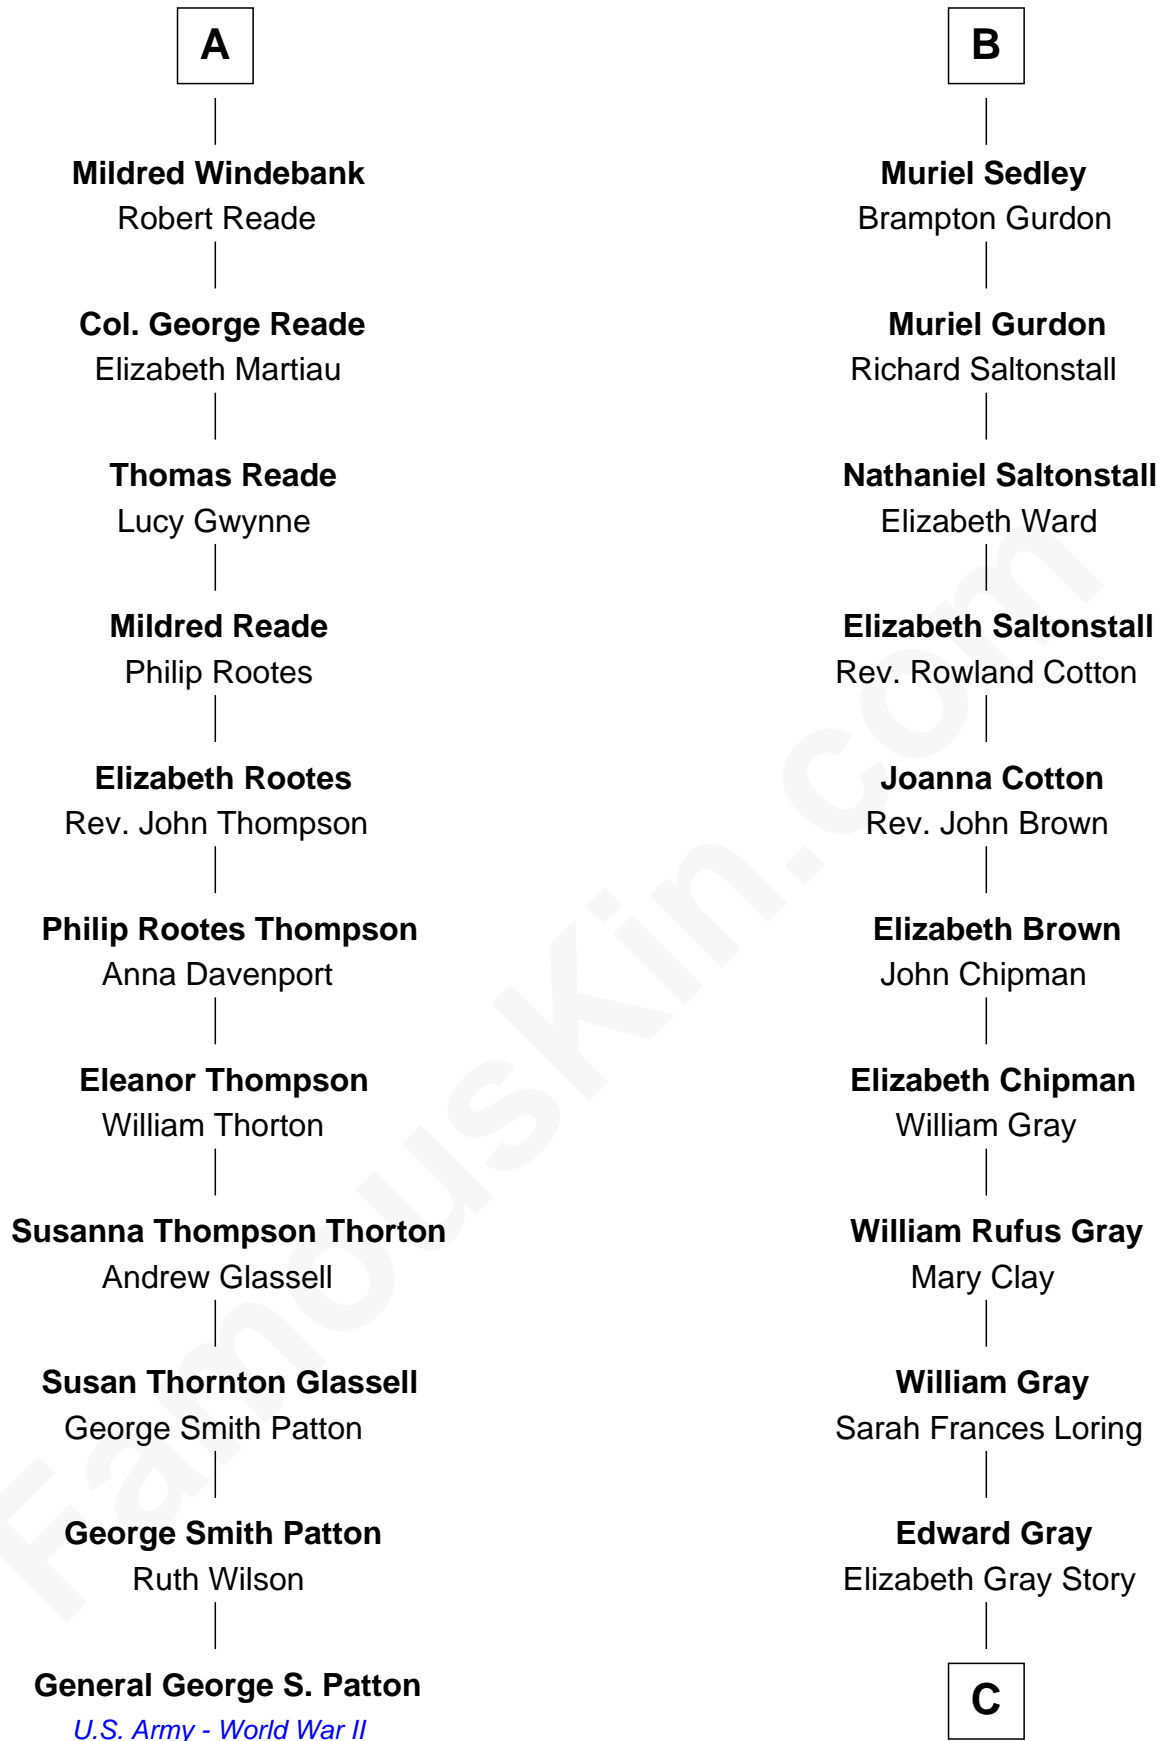

FamousKin.com
Relationship Chart of
General George S. Patton
U.S. Army - World War II

17th cousin 2 times removed of

Story Musgrave
NASA Astronaut

C

Marguerite Gray
John Butler Swann

Marguerite Swann
Percy Musgrave

Story Musgrave
NASA Astronaut

FamousKin.com