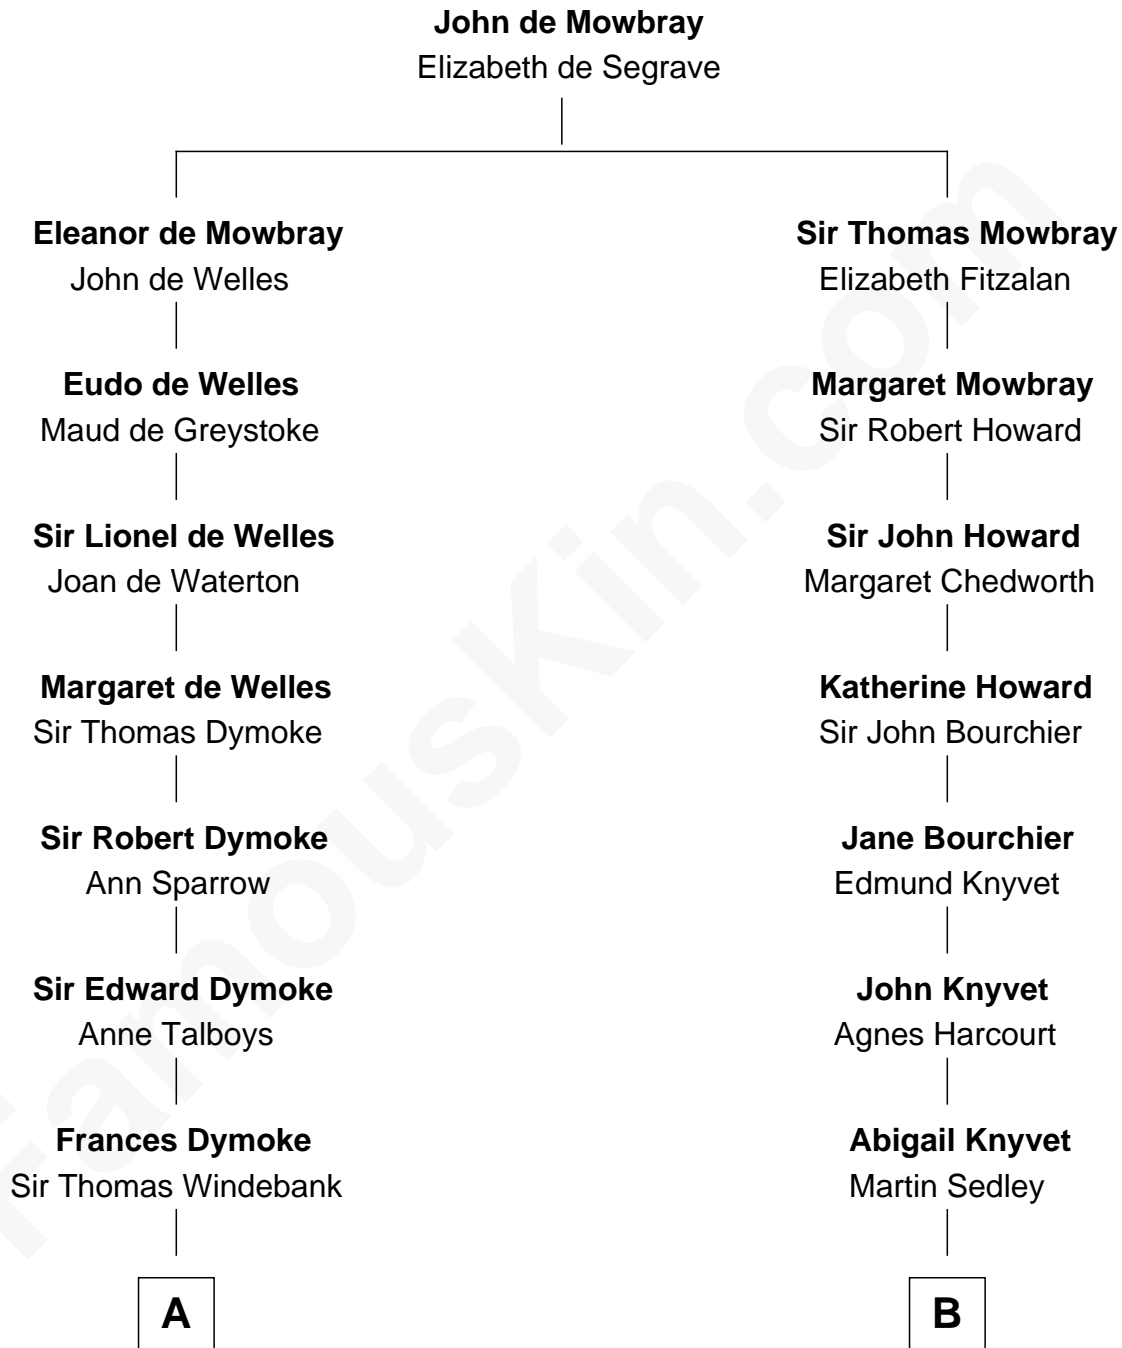

FamousKin.com
Relationship Chart of
General George S. Patton
U.S. Army - World War II

17th cousin 2 times removed of

Story Musgrave
NASA Astronaut

C

Marguerite Gray
John Butler Swann

Marguerite Swann
Percy Musgrave

Story Musgrave
NASA Astronaut

FamousKin.com