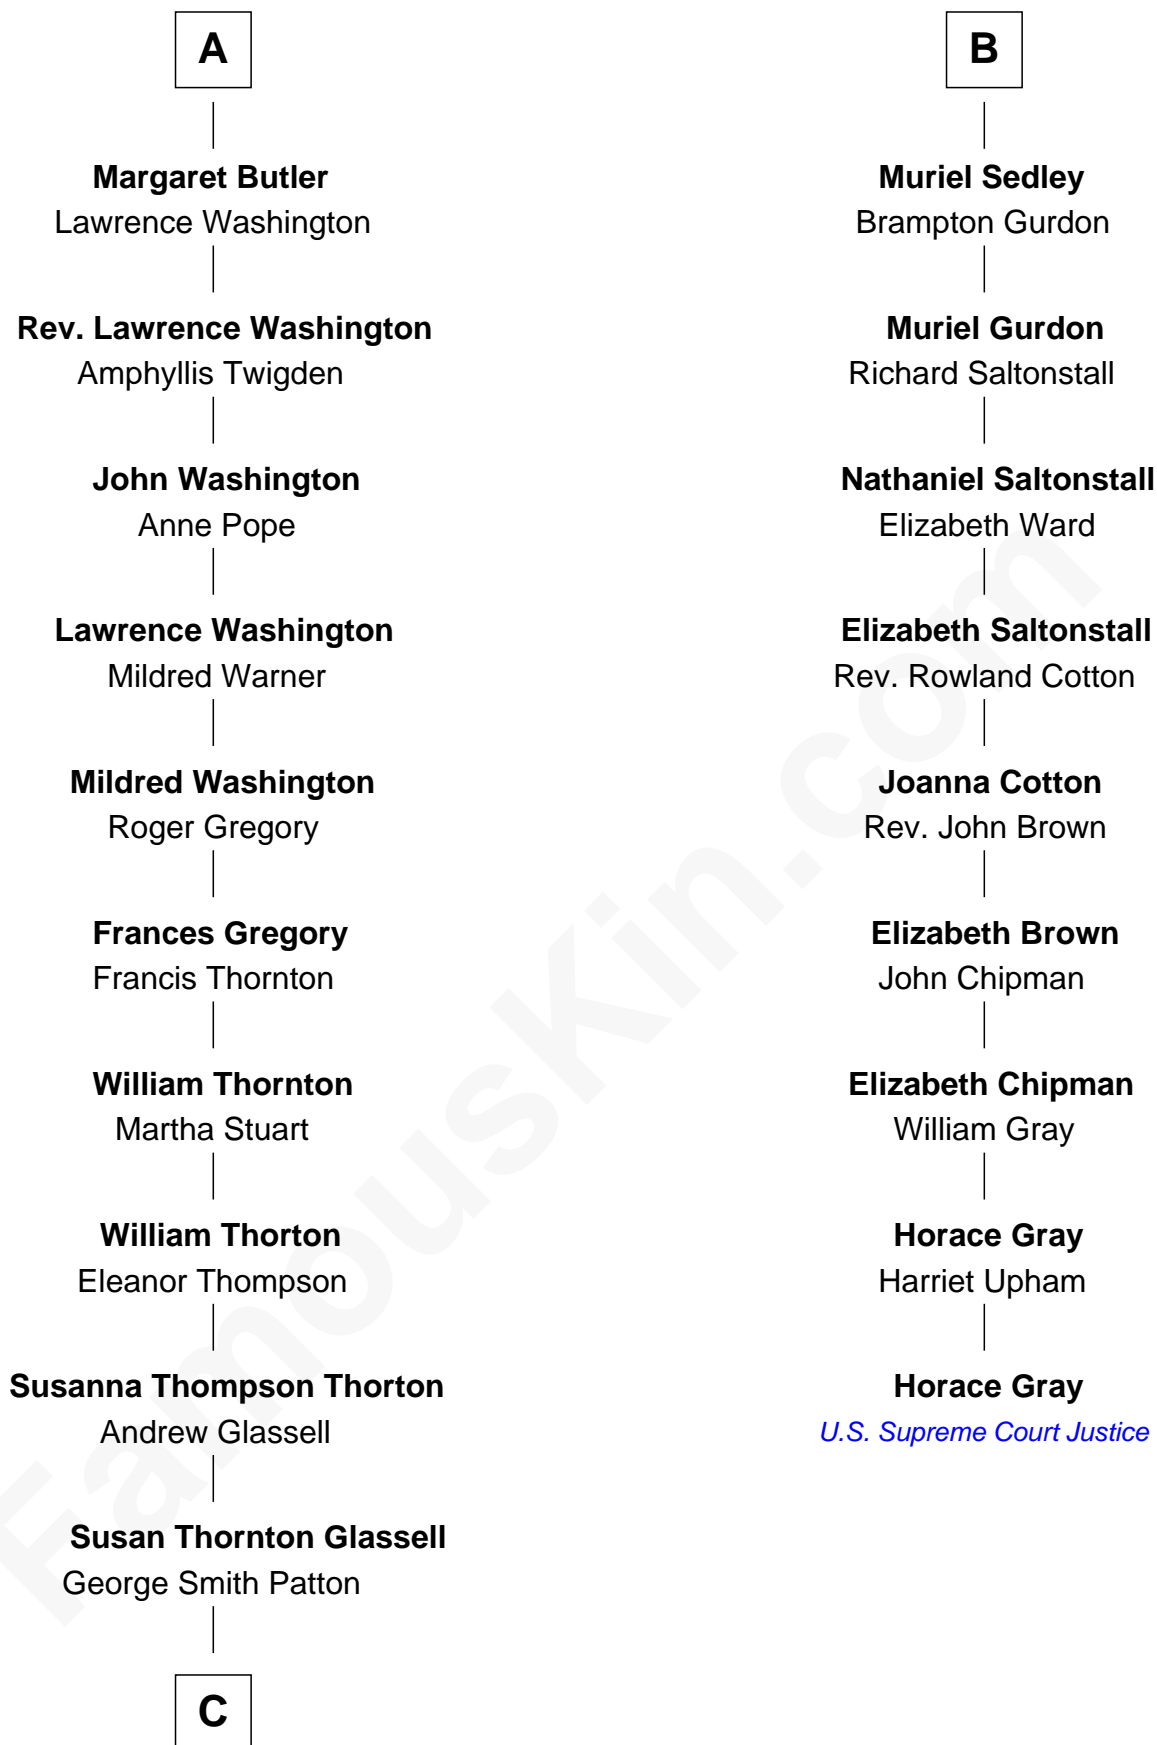

FamousKin.com
Relationship Chart of
General George S. Patton
U.S. Army - World War II

15th cousin 3 times removed of
Horace Gray
U.S. Supreme Court Justice

C

George Smith Patton

Ruth Wilson

General George S. Patton

U.S. Army - World War II

FamousKin.com