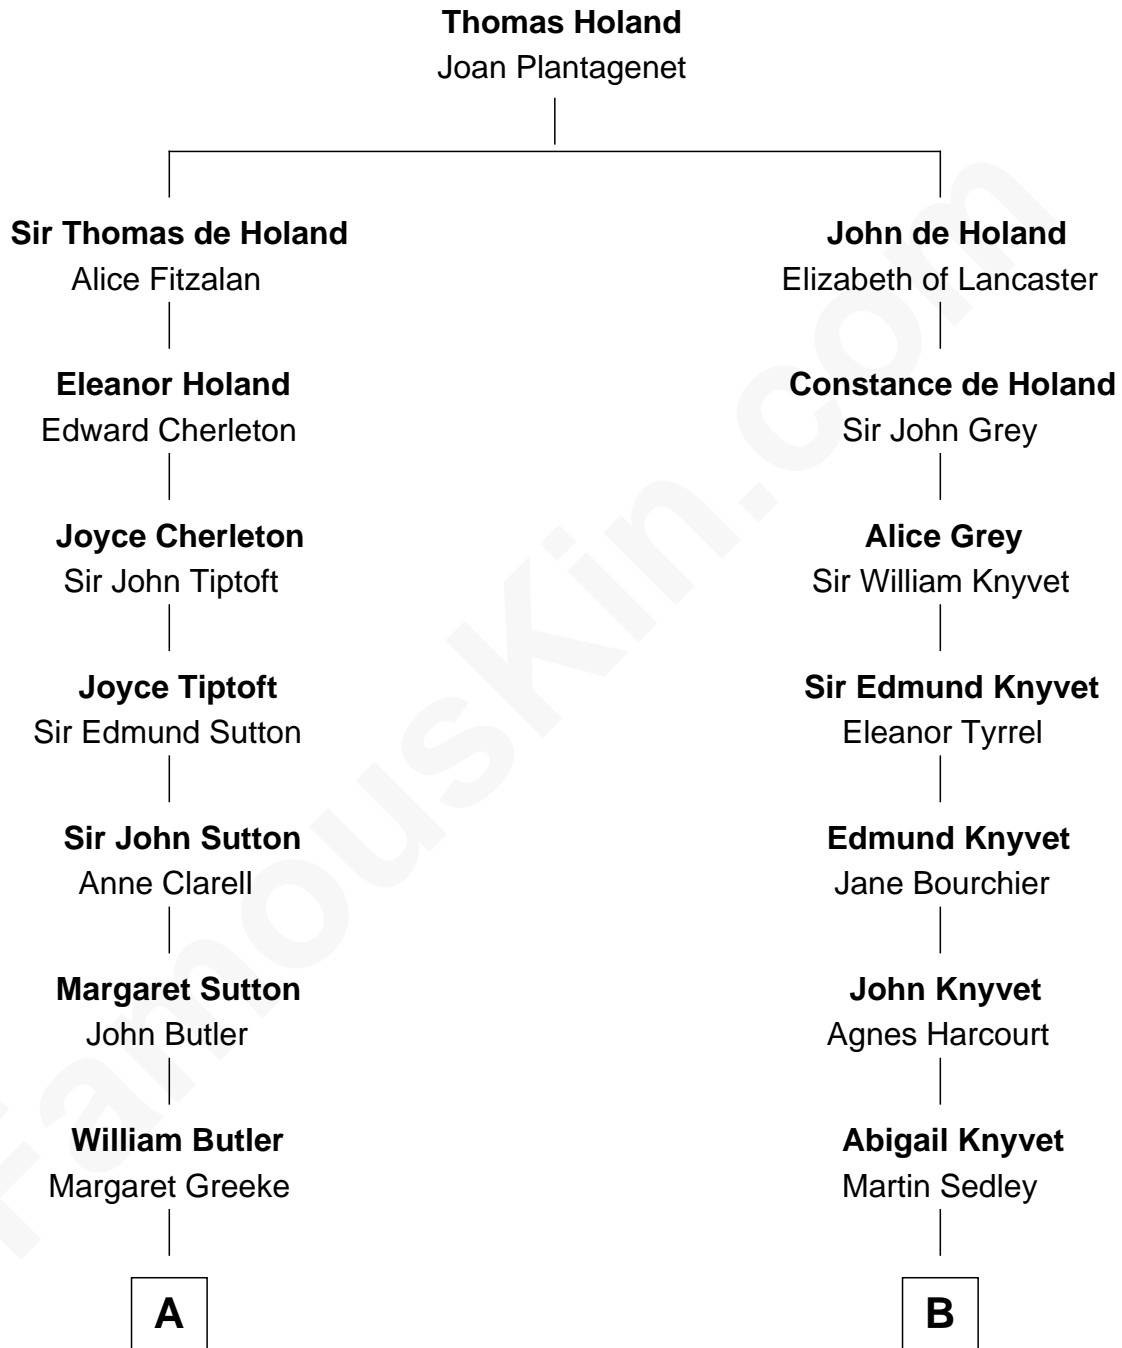

FamousKin.com
Relationship Chart of
General George S. Patton
U.S. Army - World War II

15th cousin 3 times removed of
Horace Gray
U.S. Supreme Court Justice

C

George Smith Patton

Ruth Wilson

General George S. Patton

U.S. Army - World War II

FamousKin.com