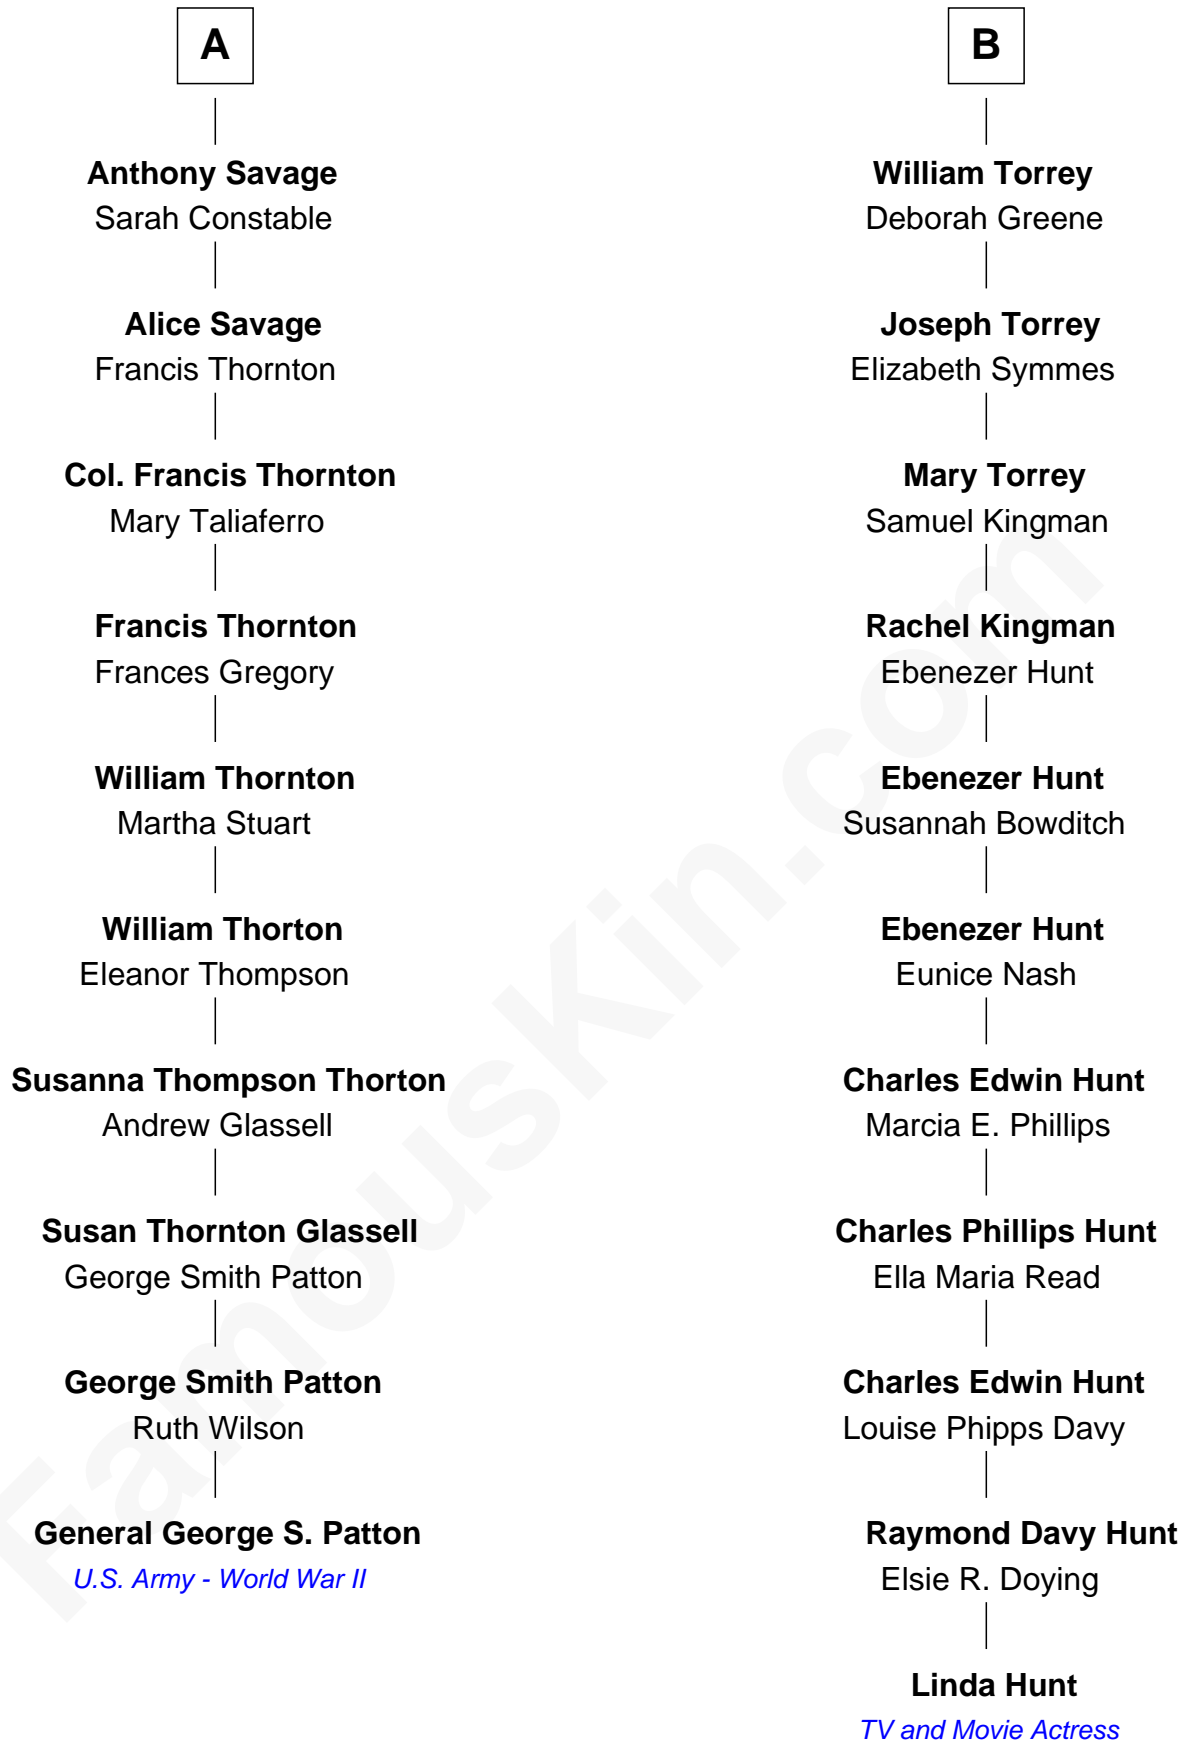

FamousKin.com
Relationship Chart of
General George S. Patton
U.S. Army - World War II

16th cousin 1 time removed of
Linda Hunt
TV and Movie Actress

Sir Humphrey Stafford
 Eleanor Aylesbury

Linda Hunt photo by [RedCarpetReport](#) (CC BY-SA 2.0)