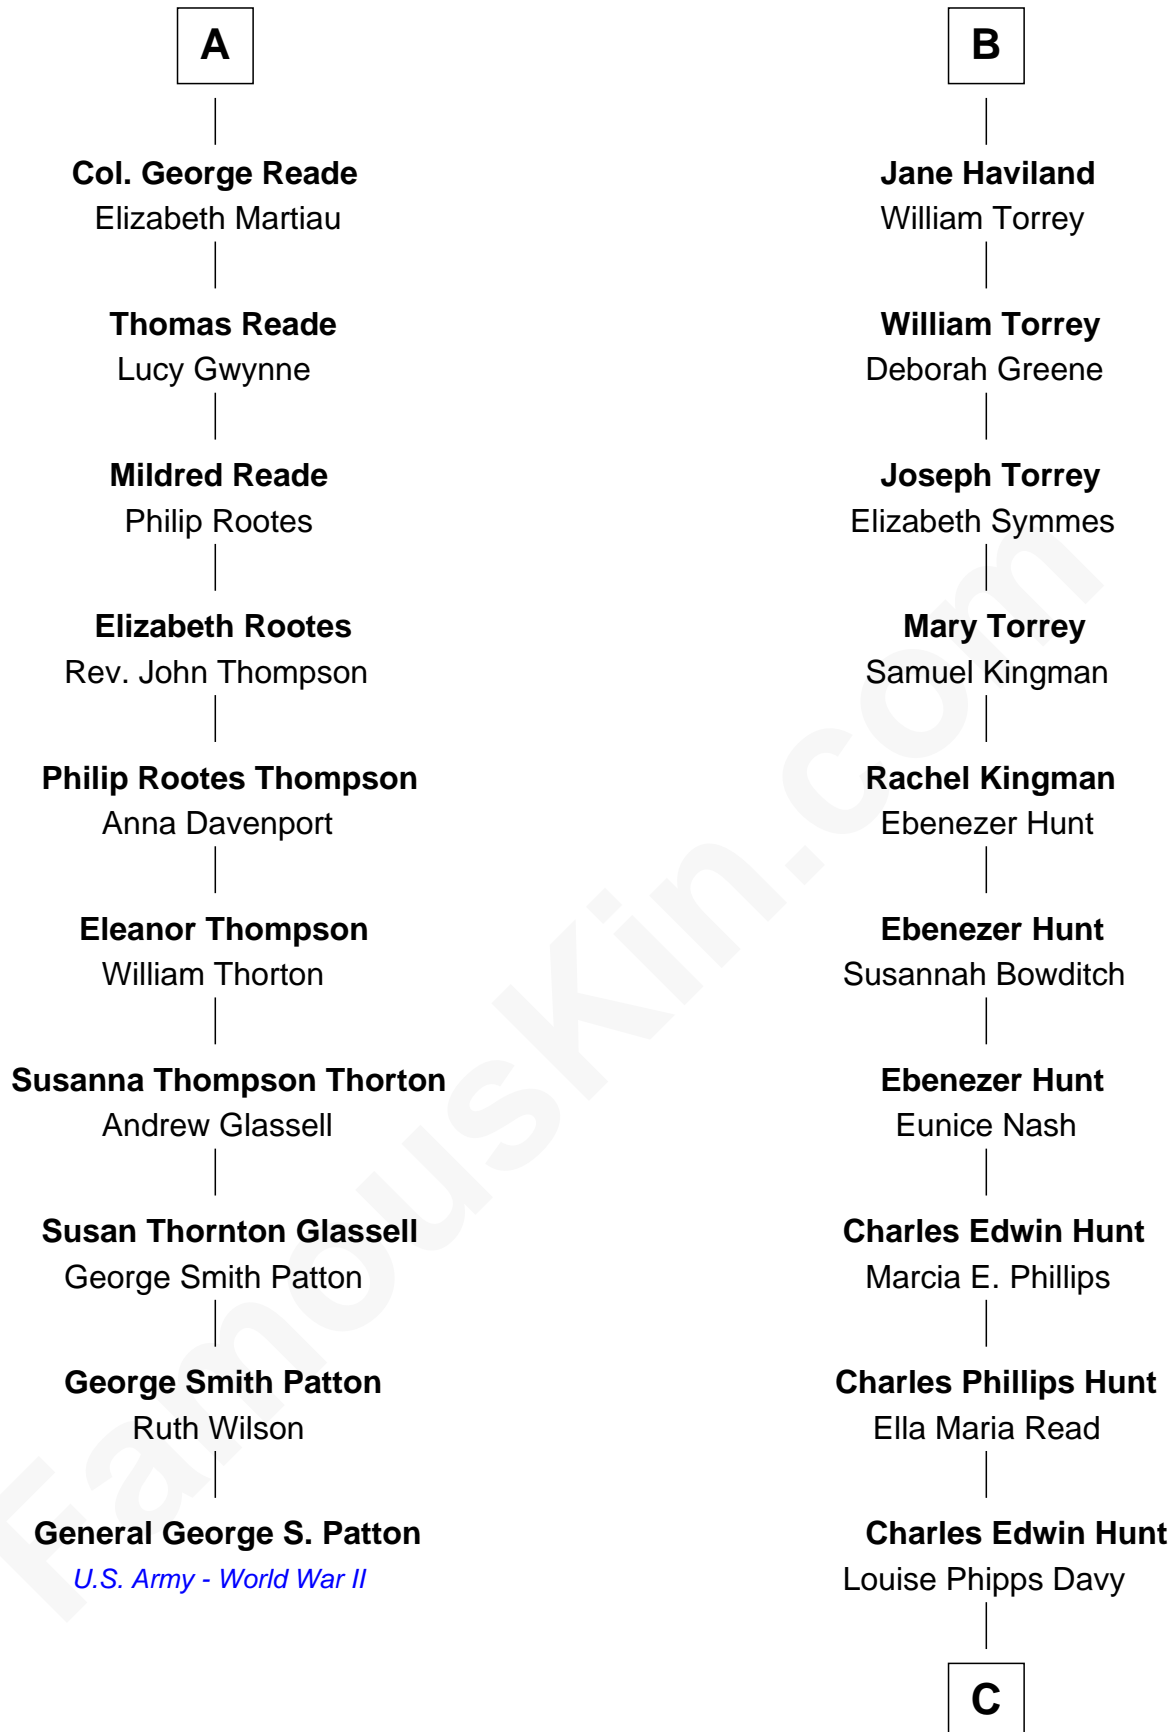

**FamousKin.com**  
**Relationship Chart of**  
**General George S. Patton**  
*U.S. Army - World War II*

16th cousin 2 times removed of

**Linda Hunt**

*TV and Movie Actress*

**Sir Reynold Grey**

Margaret de Ros

**Margaret Grey**  
Sir William Bonville

**Elizabeth Bonville**  
William Talboys

**Sir Robert Talboys**  
Elizabeth Heron

**Sir George Talboys**  
Elizabeth Gascoigne

**Anne Talboys**  
Sir Edward Dymoke

**Frances Dymoke**  
Sir Thomas Windebank

**Mildred Windebank**  
Robert Reade

**A**

**Sir John Grey**  
Constance de Holand

**Sir Edmund Grey**  
Katherine Percy

**Anne Grey**  
Sir John Grey

*Probable*

**Tacy Grey**  
John Guise

**William Guise**  
Mary Rotsey

**John Guise**  
Jane Pauncefoot

**Elizabeth Guise**  
Robert Haviland

**B**

C

Raymond Davy Hunt

Elsie R. Doying

Linda Hunt