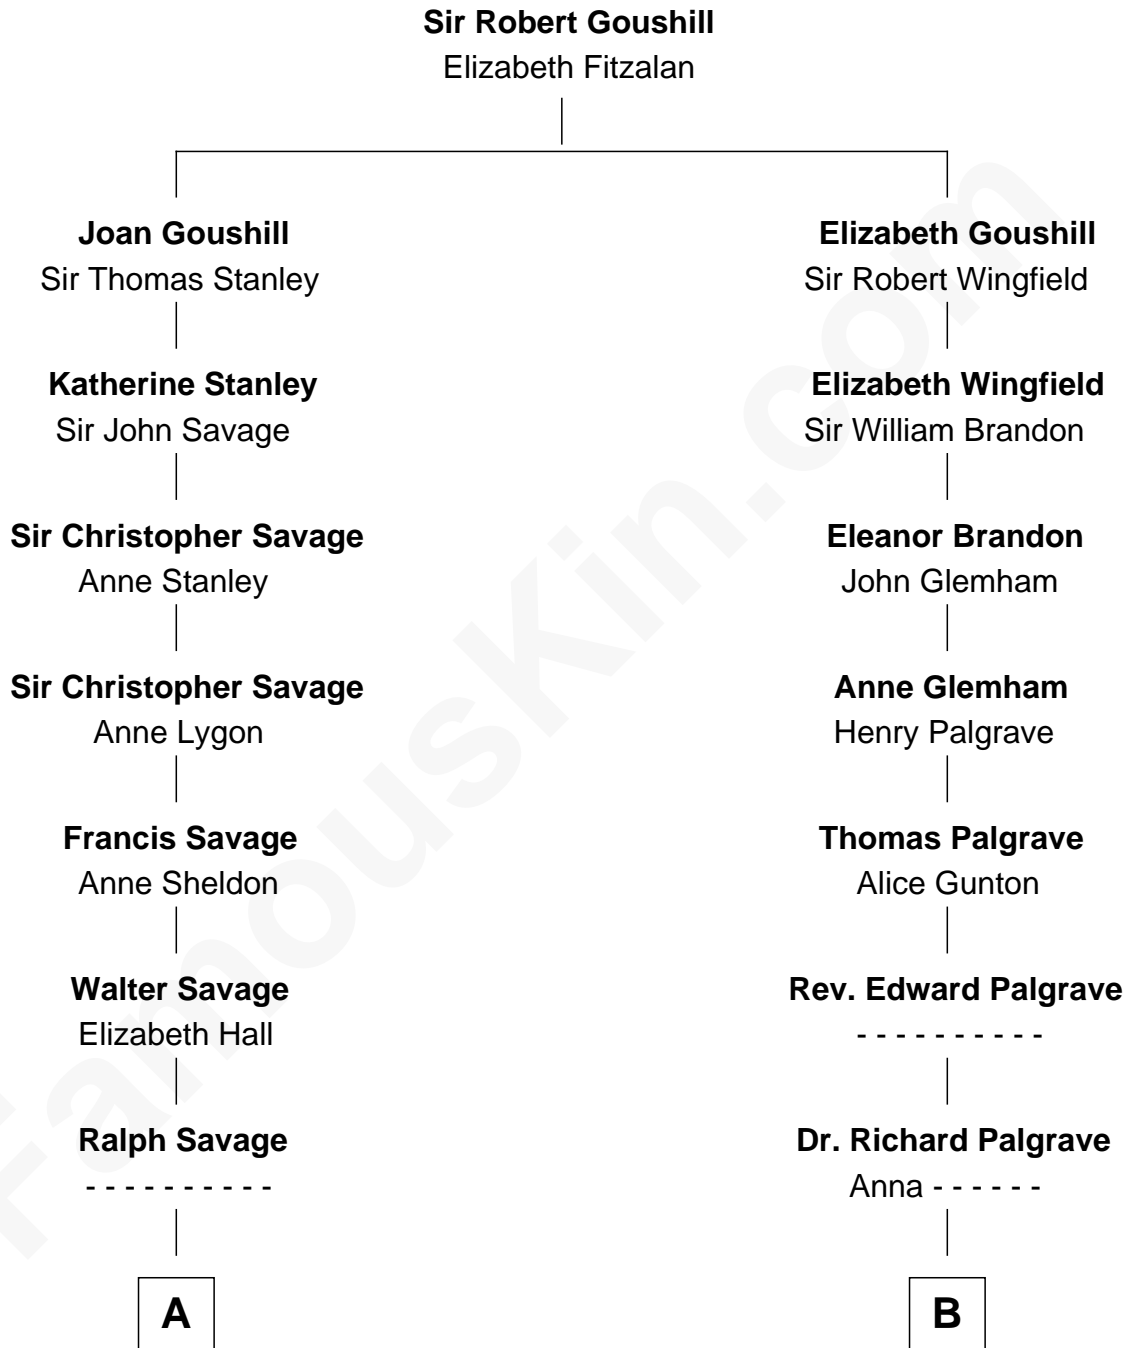

FamousKin.com
Relationship Chart of
General George S. Patton
U.S. Army - World War II

16th cousin 1 time removed of

Linda Hunt
TV and Movie Actress

Linda Hunt photo by [RedCarpetReport](#) (CC BY-SA 2.0)