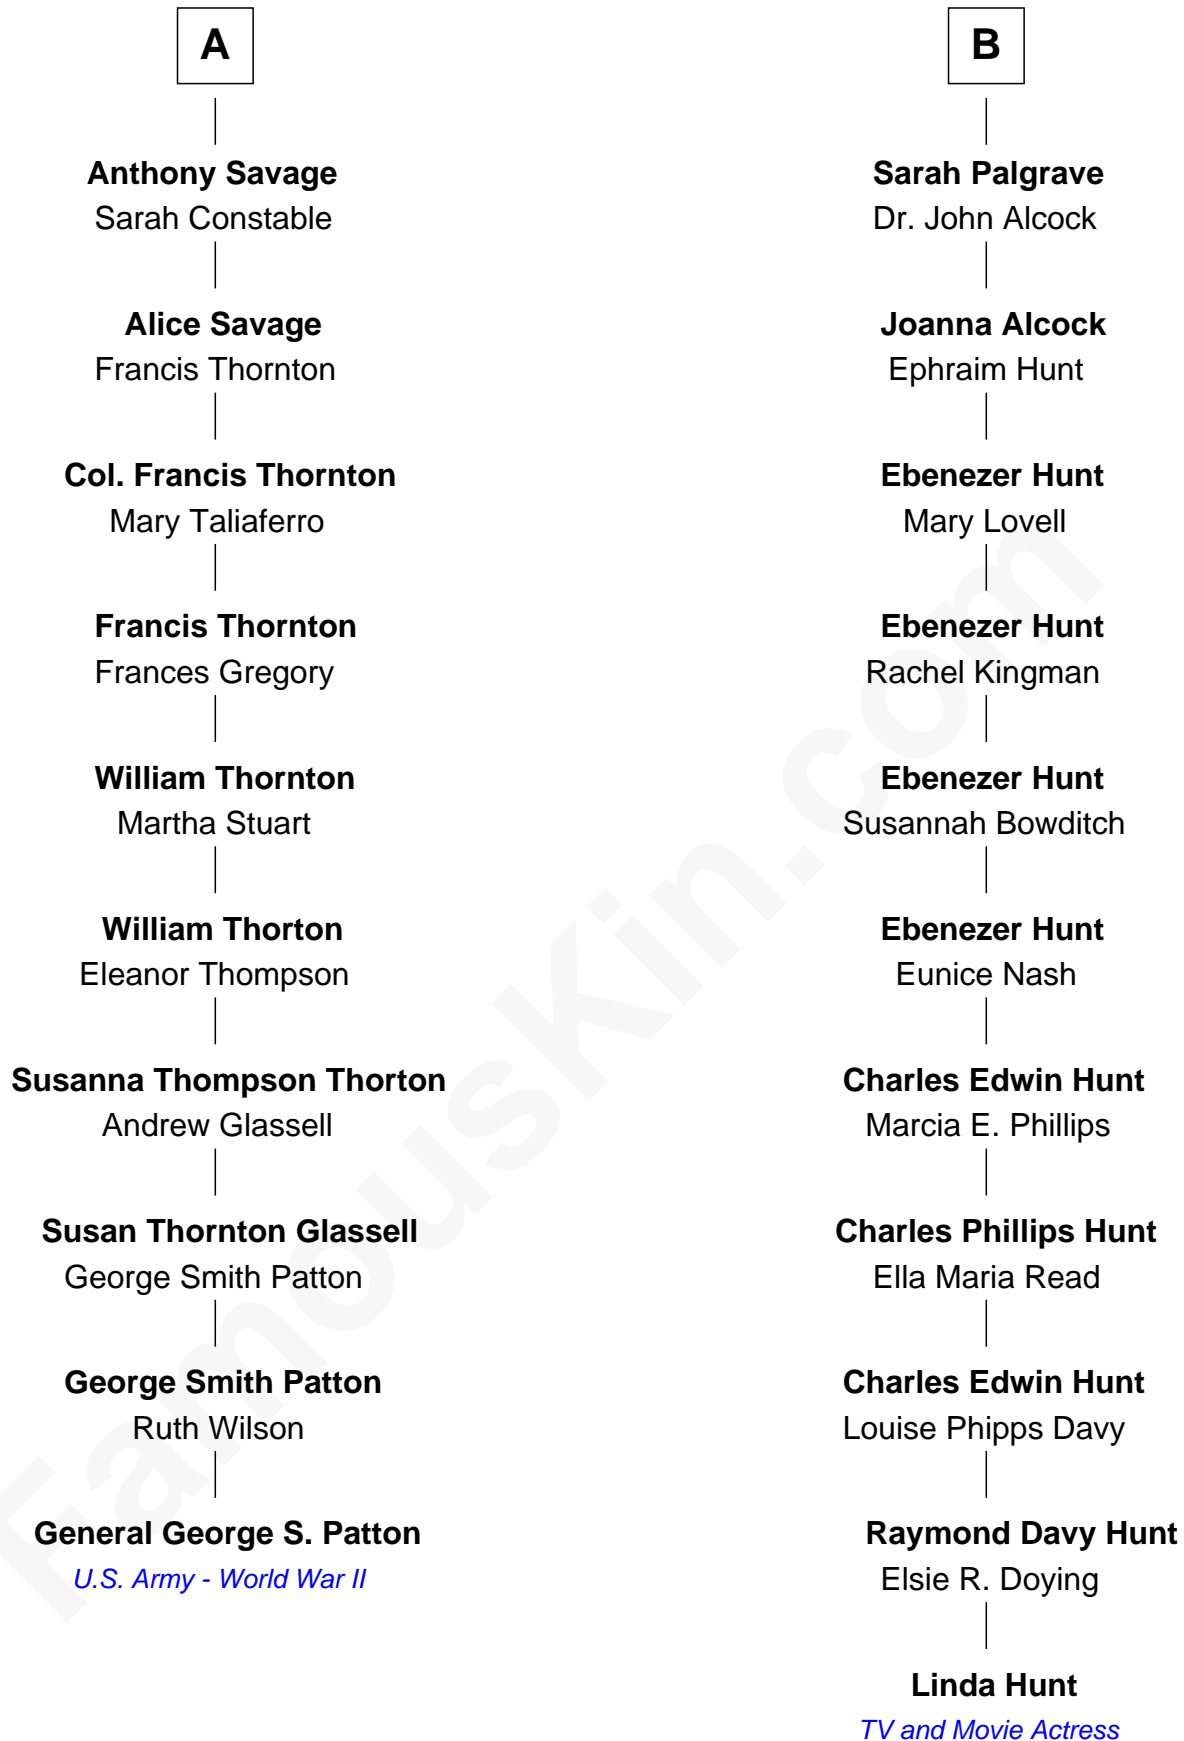

FamousKin.com
Relationship Chart of
General George S. Patton
U.S. Army - World War II

16th cousin 1 time removed of

Linda Hunt
TV and Movie Actress

Linda Hunt photo by [RedCarpetReport](#) (CC BY-SA 2.0)