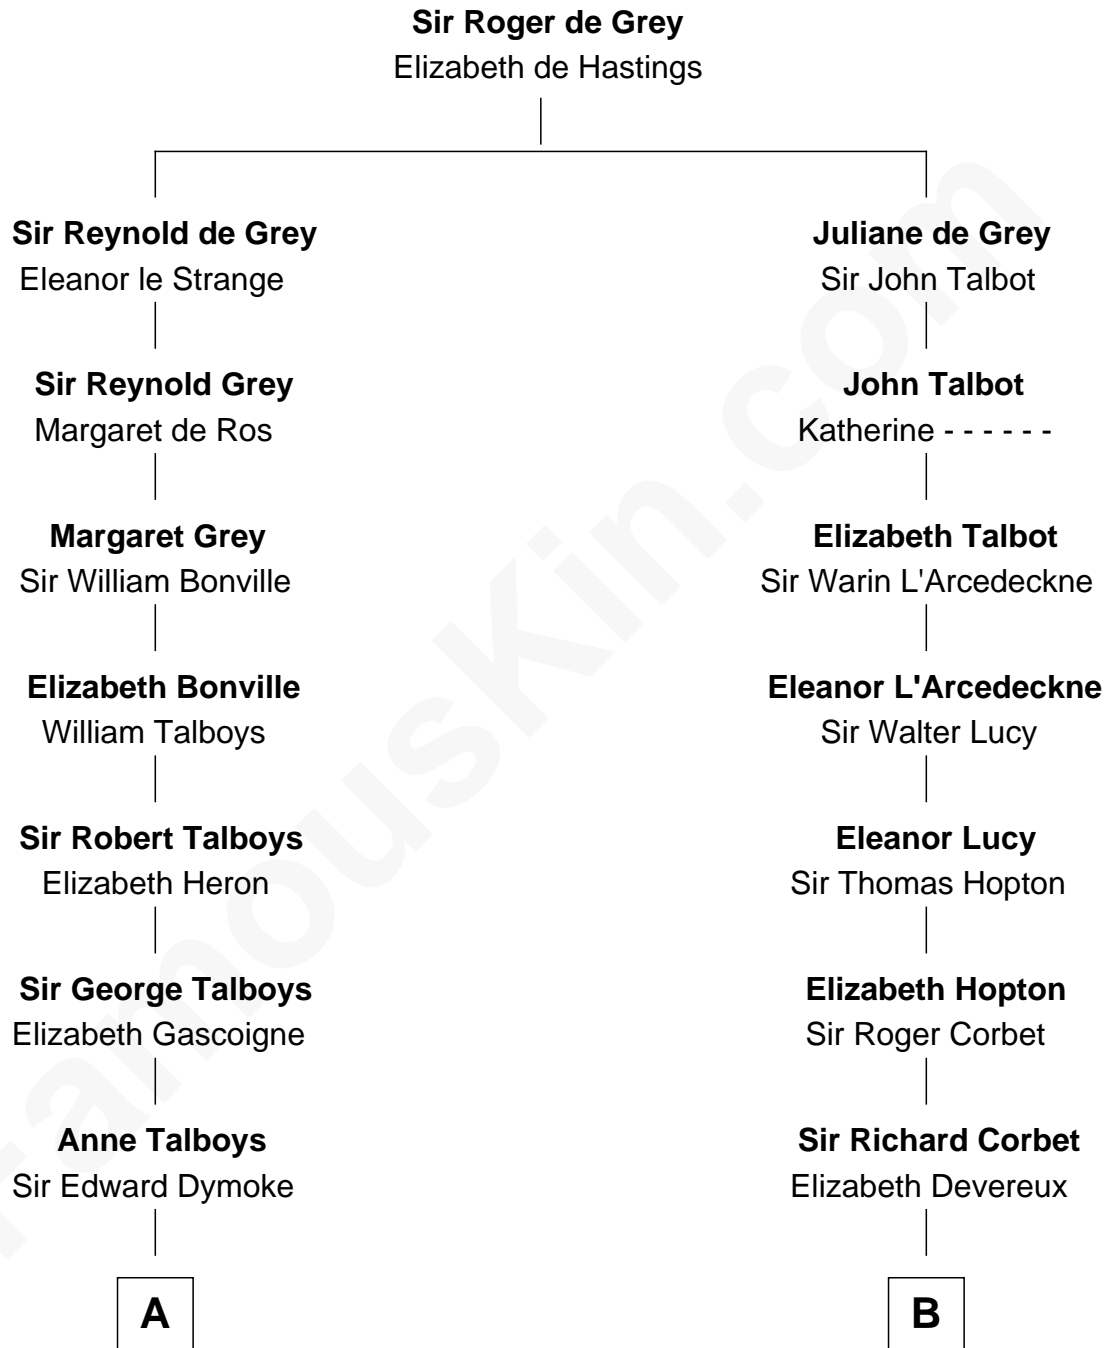

FamousKin.com
Relationship Chart of
General George S. Patton
U.S. Army - World War II

18th cousin 3 times removed of

Lizzie Borden
Accused Murderess

C

George Smith Patton

Ruth Wilson

General George S. Patton

Sarah Anthony Morse

Andrew Jackson Borden

Lizzie Borden

Accused Murderess

FamousKin.com